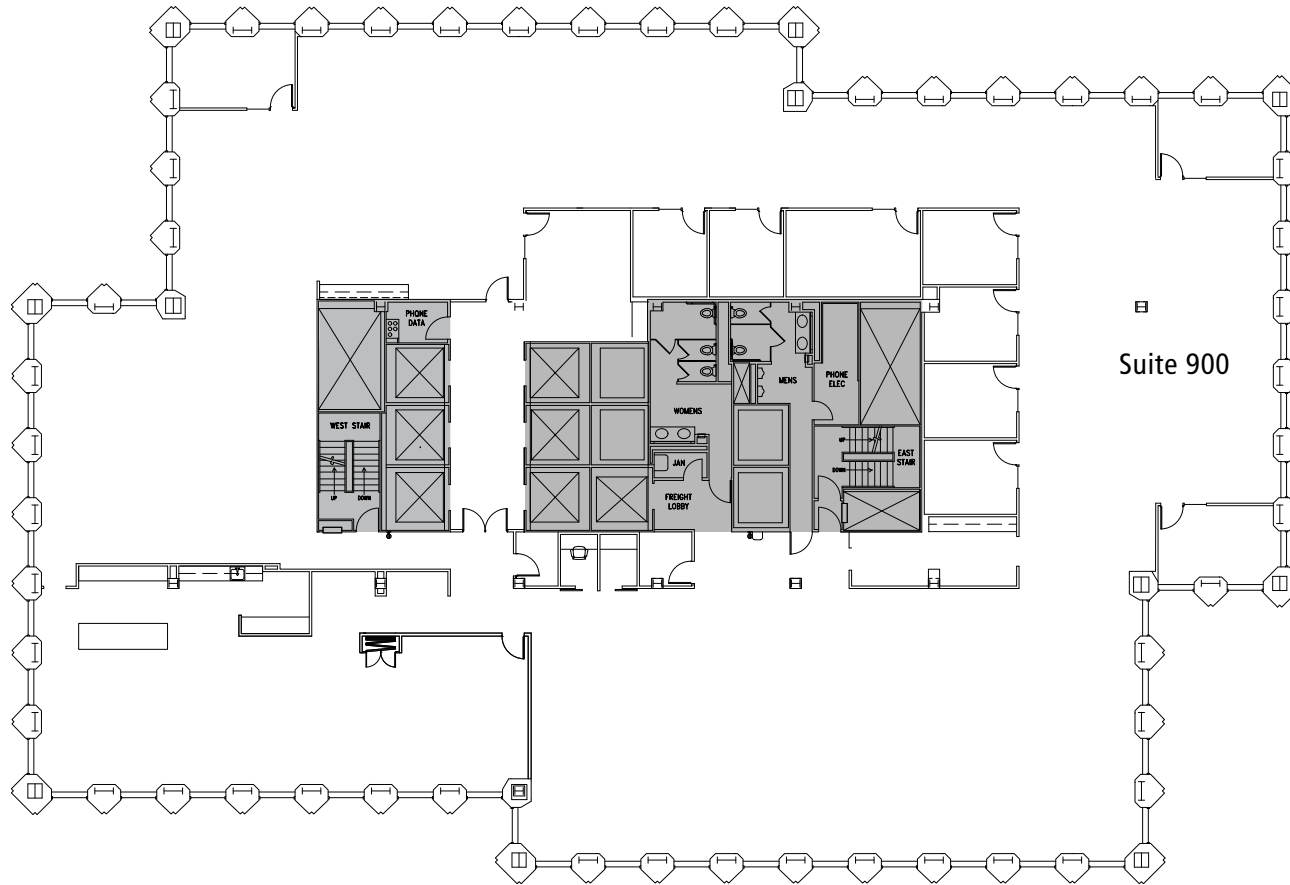

Floor 9

17,428 SF

Available 6/1/2026

Suite 900

901
FIFTH

Exclusively offered by:

LLOYD LOW

+1 206 607 1796