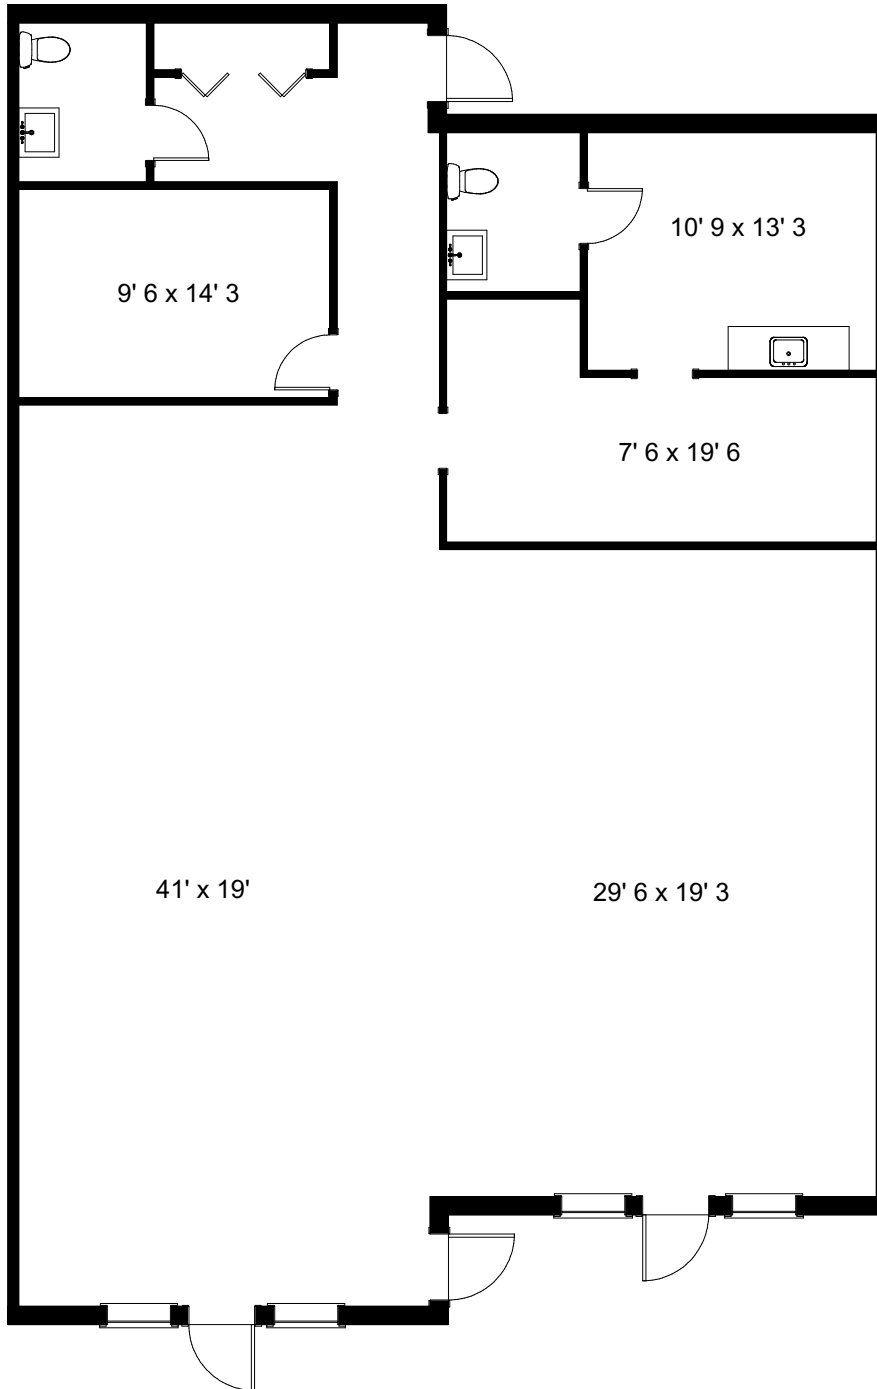

TANGLEWOOD PLAZA  
4910 TAMiami TRAIL N  
SUITES 120 - 122  
NAPLES, FL

TOTAL USABLE AREA 2184 sq. ft.

This floor plan is created from field measurements. The usable area calculations are based upon measurements from outside exterior walls to center of demising walls