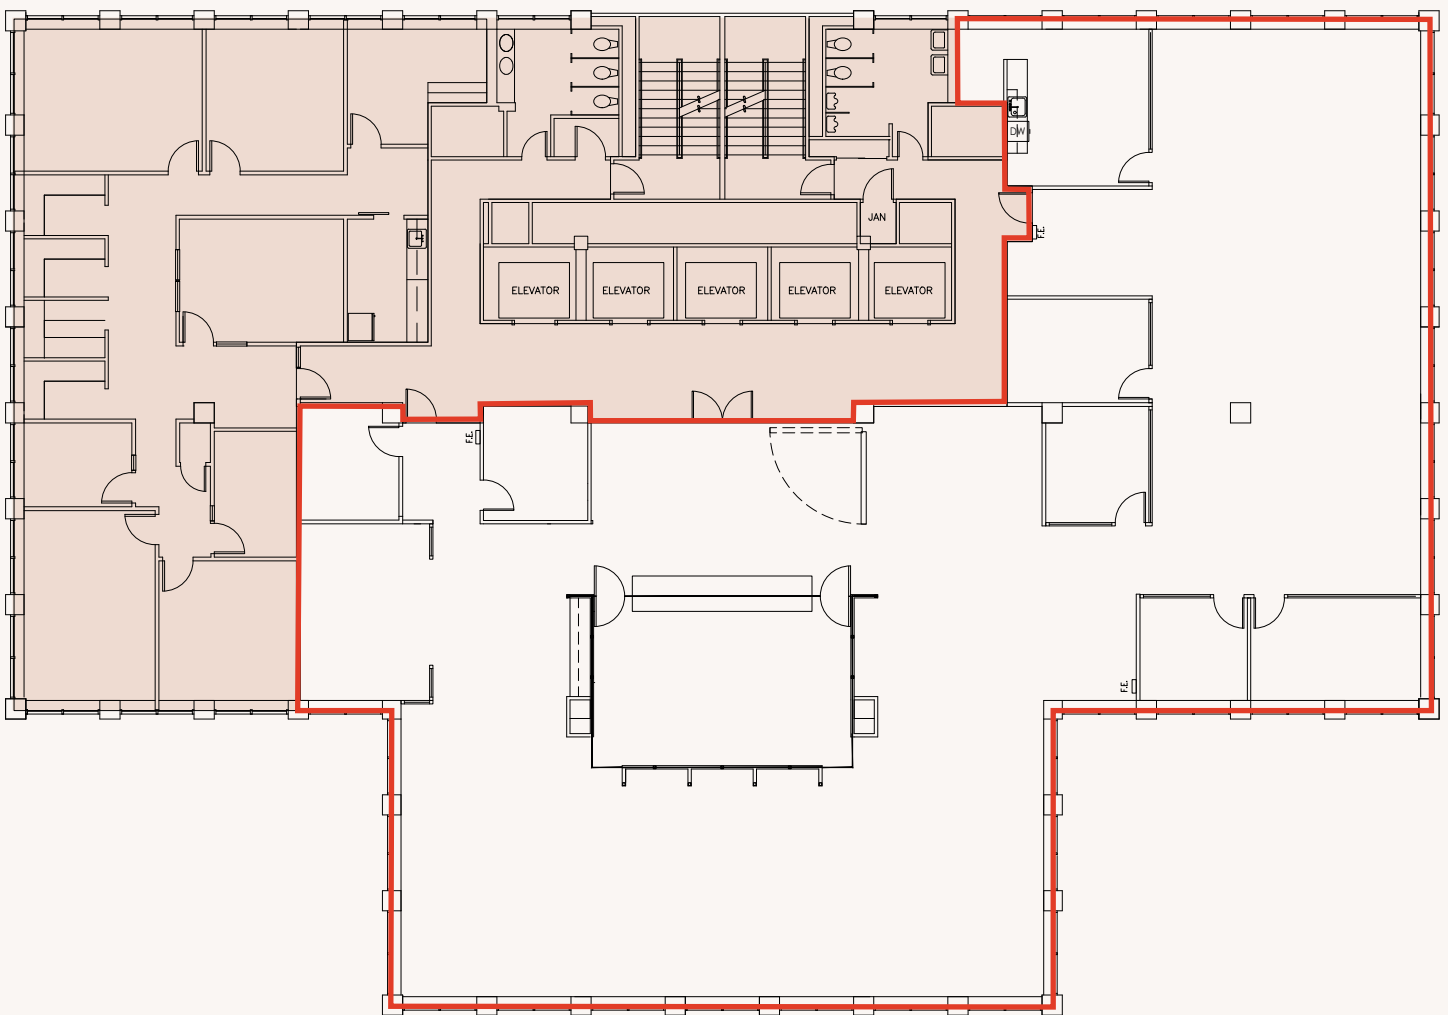

PLAZA 600

SUITE 1350 : 8,613 RSF

Available June 1, 2025

600 STEWART STREET
SEATTLE, WA 98101

Cleita Harvey +1 206 607 1794 cleita.harvey@jll.com
Tim Jones +1 206 971 7011 tim.jones@jll.com
Charlotte Evans +1 206 607 1720 charlotte.evans@jll.com