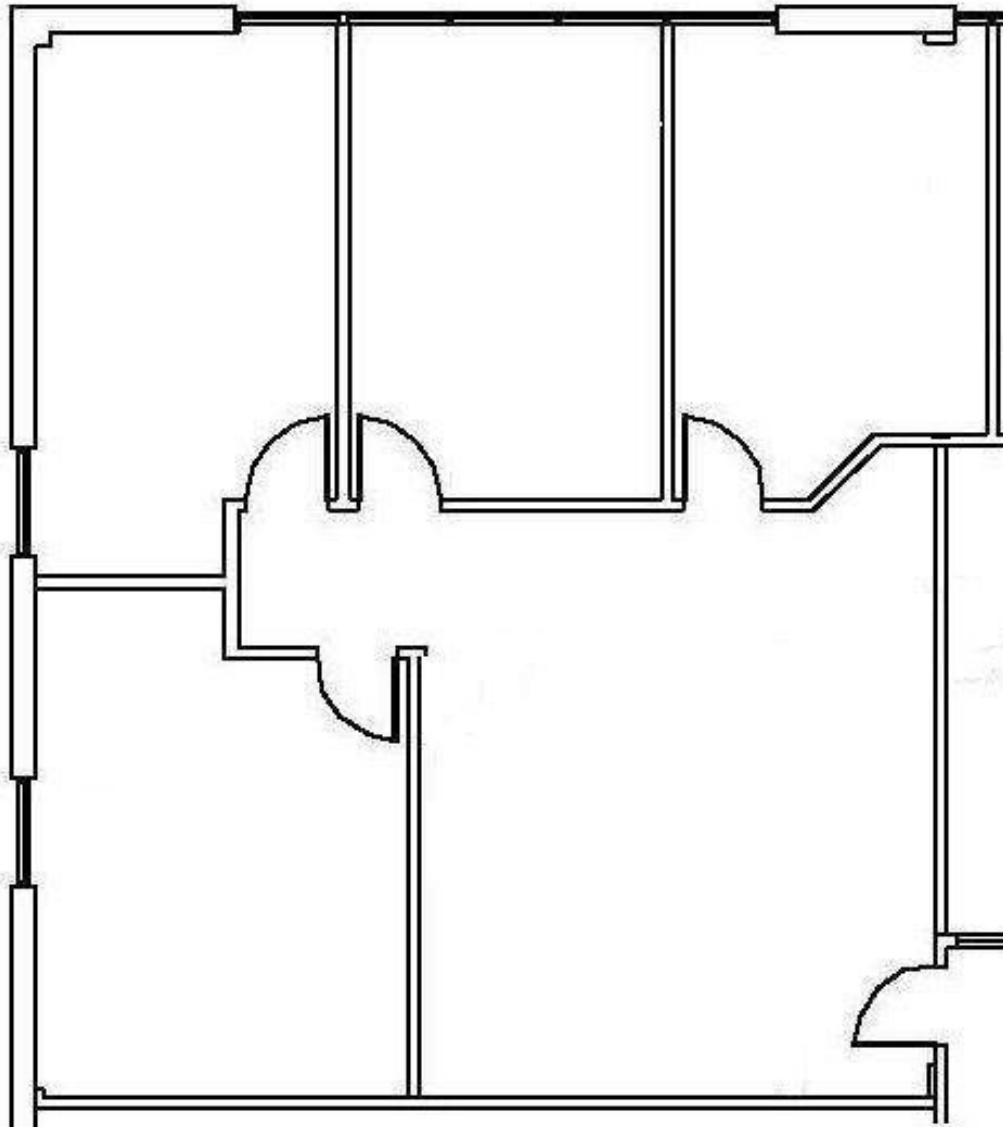

520 Central Parkway E., Suite 218

NORTH CENTRAL PARK

Plano, Texas

1,519 RSF

For Additional Information, Contact:

Bill Rudd
972.422.4515

 **IHAGGARD**
PROPERTY GROUP, LTD.

No warranty or representation, express or implied, is made as to the accuracy of the information contained herein, and same is submitted subject to errors, omissions, change of price, rental or other conditions, withdrawal without notice, and to any special listing conditions, imposed by our principals or members.