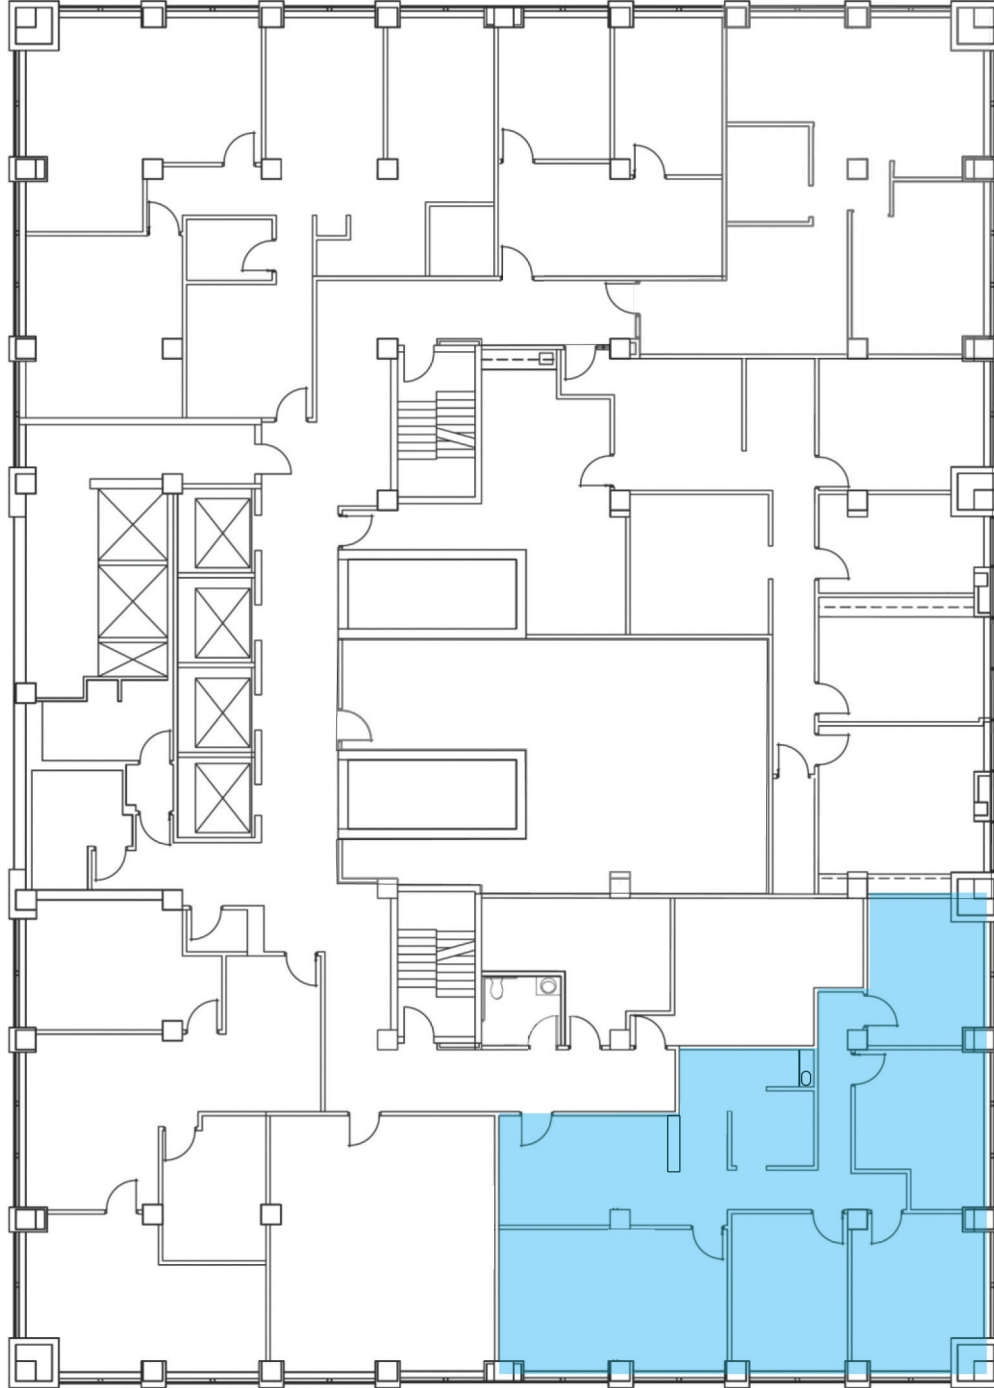

Suite 460
2,132 USF

Call Henry Johnston or Matt Ralls at **405.842.01000**

hjohnston@wiginprop.com | mralls@wiginprop.com | wiginprop.com