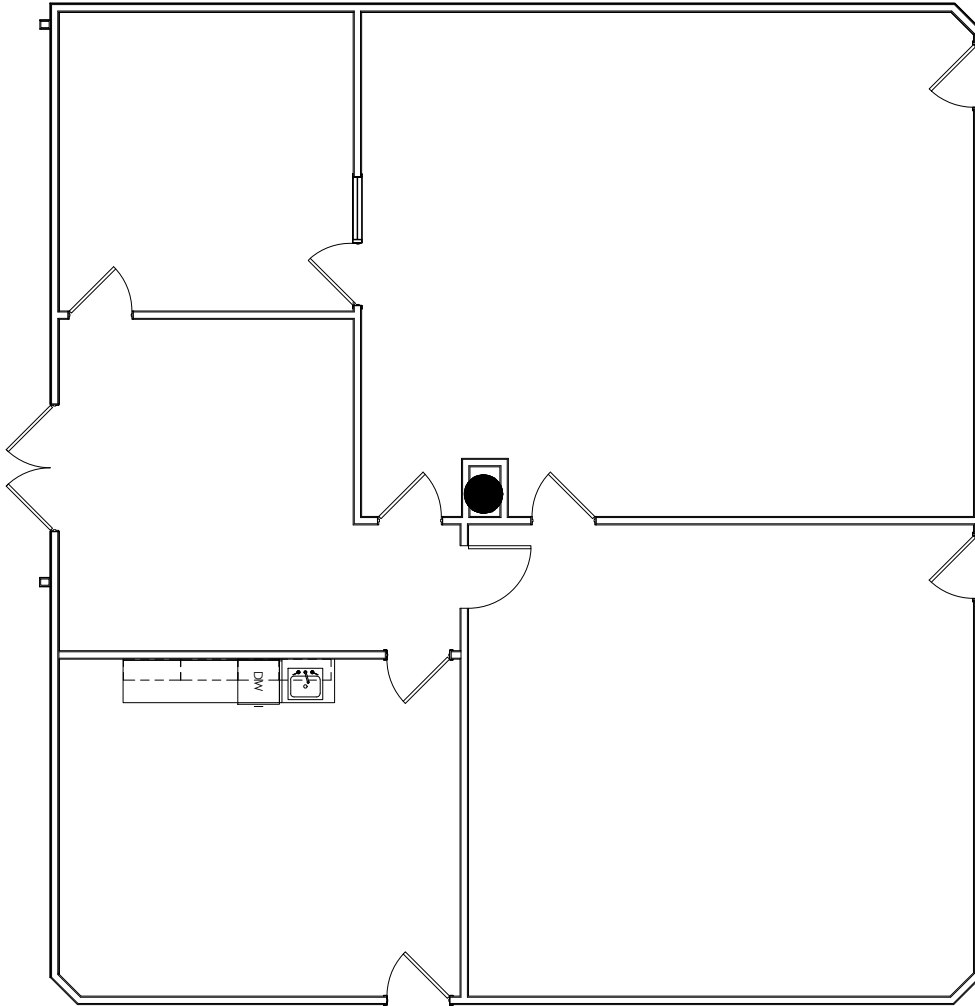

BETH SALLEE | 317.810.7012
beth.sallee@am.jll.com

KEVIN GILLIHAN | 317.677.2237
kevin.gillihan@am.jll.com

OWNER:

PYRAMID ONE PYRAMID TWO PYRAMID THREE

SUITE 2040

THE PYRAMIDS | PYRAMID 2 - 4TH FLOOR | 3500 DEPAUW BLVD | INDIANAPOLIS, IN 46268

2,330 RSF