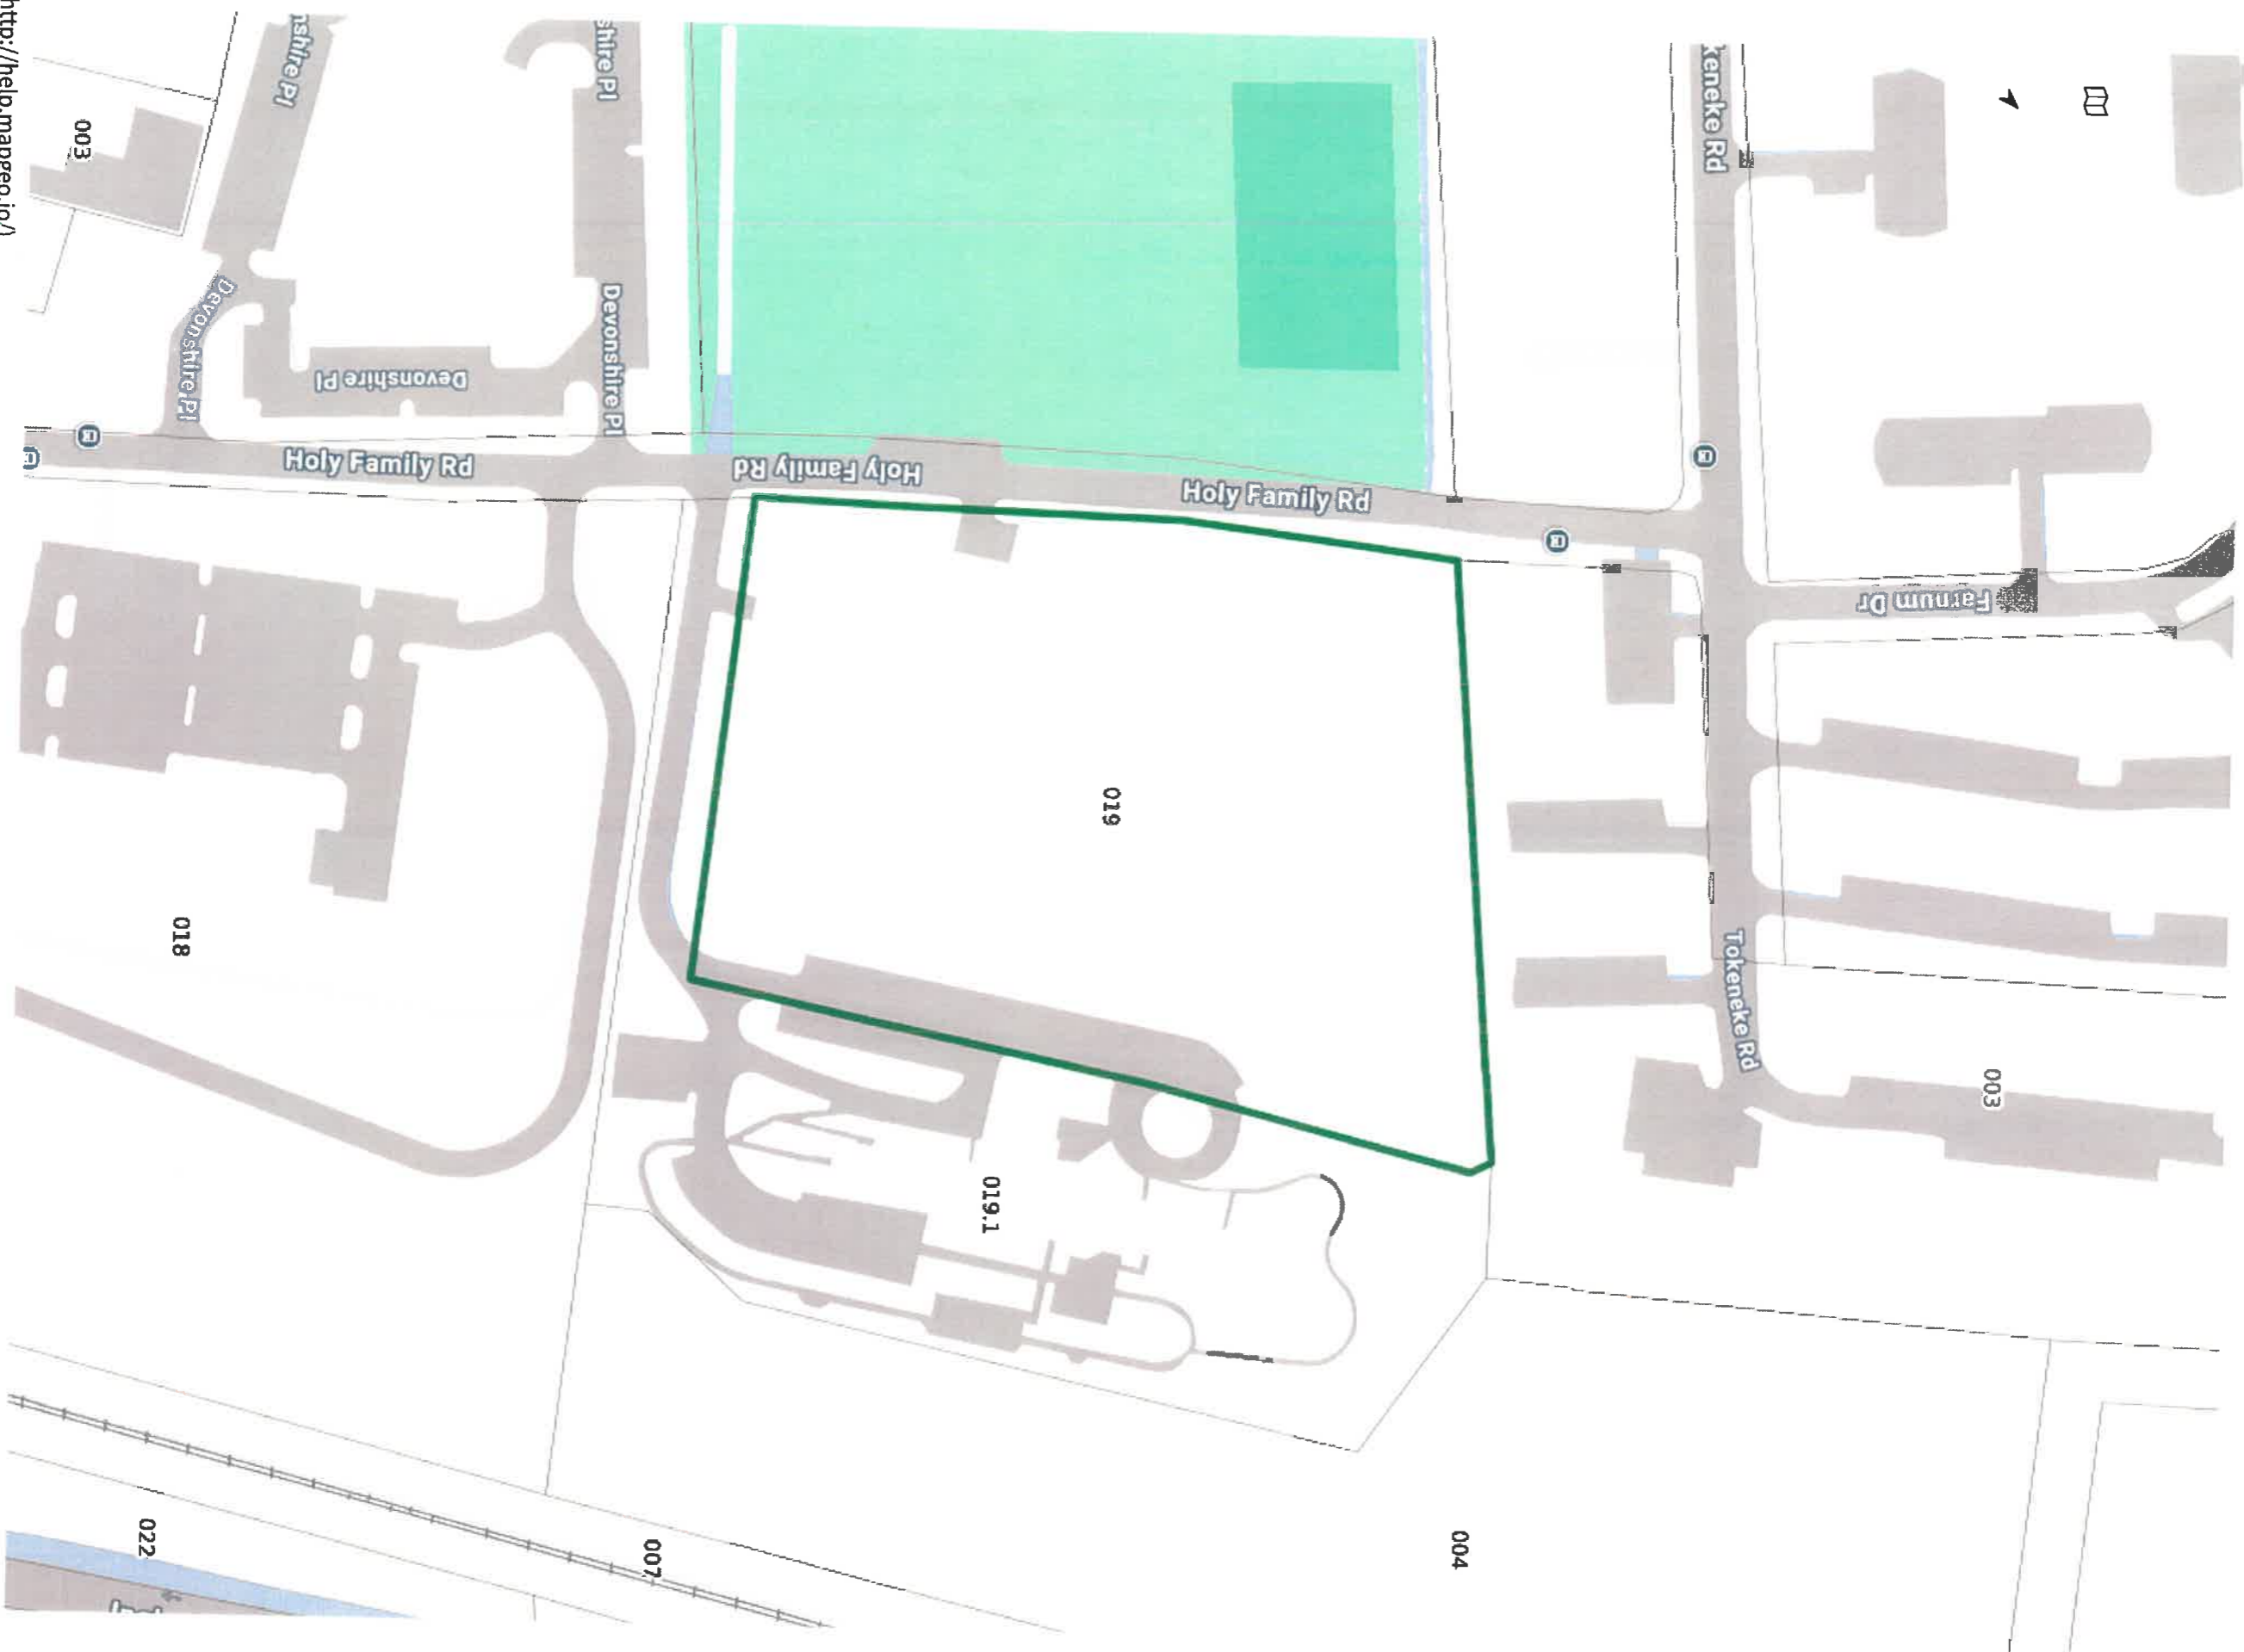

Property ▾

Zoom To Share Print 15 Holy

Search Selection Themes Markup Abutters

(http://help.mapgeo.io/)

(https://www.google.com/maps/@42.176713,-72.633048,18z?hl=en-US)

https://holyokema.mapgeo.io/datasets/properties?abuttersDistance=300&latlng=42.177079%2C-72.635452&zoom=18

Map data ©2026 Google 20 m