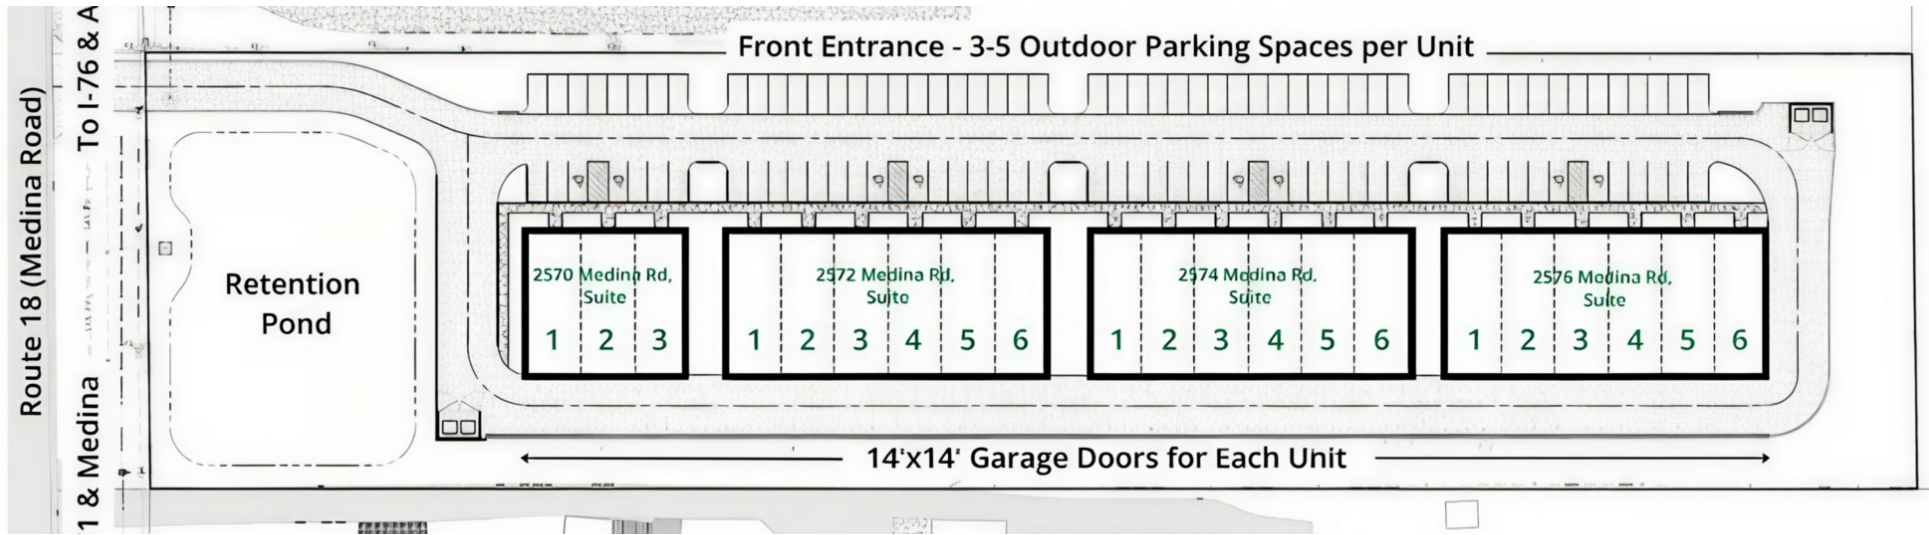

TYLER ROBIN
C: 330.591.7974
tyler.robin@svn.com

PROPERTY HIGHLIGHTS

- Modern exterior and professional appearance suitable for customer-facing operations.
- Clean, functional flex units built for contractors, trades, and service users.
- Strong visibility along Route 18 with direct access to I-71.
- Versatile layout suitable for tools, equipment, parts storage, or light shop work.
- 28' 9" peak height and 16' clear height at the eaves support shelving, racking, and efficient workspace setups.
- Large 14' x 14' drive-in door for pickups, vans, trailers, and small box trucks.
- Ample on-site parking directly in front of each unit.
- Easy circulation for work vans and daily service traffic.

LEASE SPACES

AVAILABLE SPACES

SUITE	TENANT	SIZE (SF)	LEASE TYPE	LEASE RATE
Unit-1	Available	1,920 SF	NNN	\$2,570 per month
Unit-2	Available	3,840 SF	NNN	Negotiable
Unit-3	Available	5,760 SF	NNN	Negotiable
Unit-4	Available	7,680 SF	NNN	Negotiable
Unit-5	Available	9,600 SF	NNN	Negotiable
Unit-6	Available	11,520 SF	NNN	Negotiable