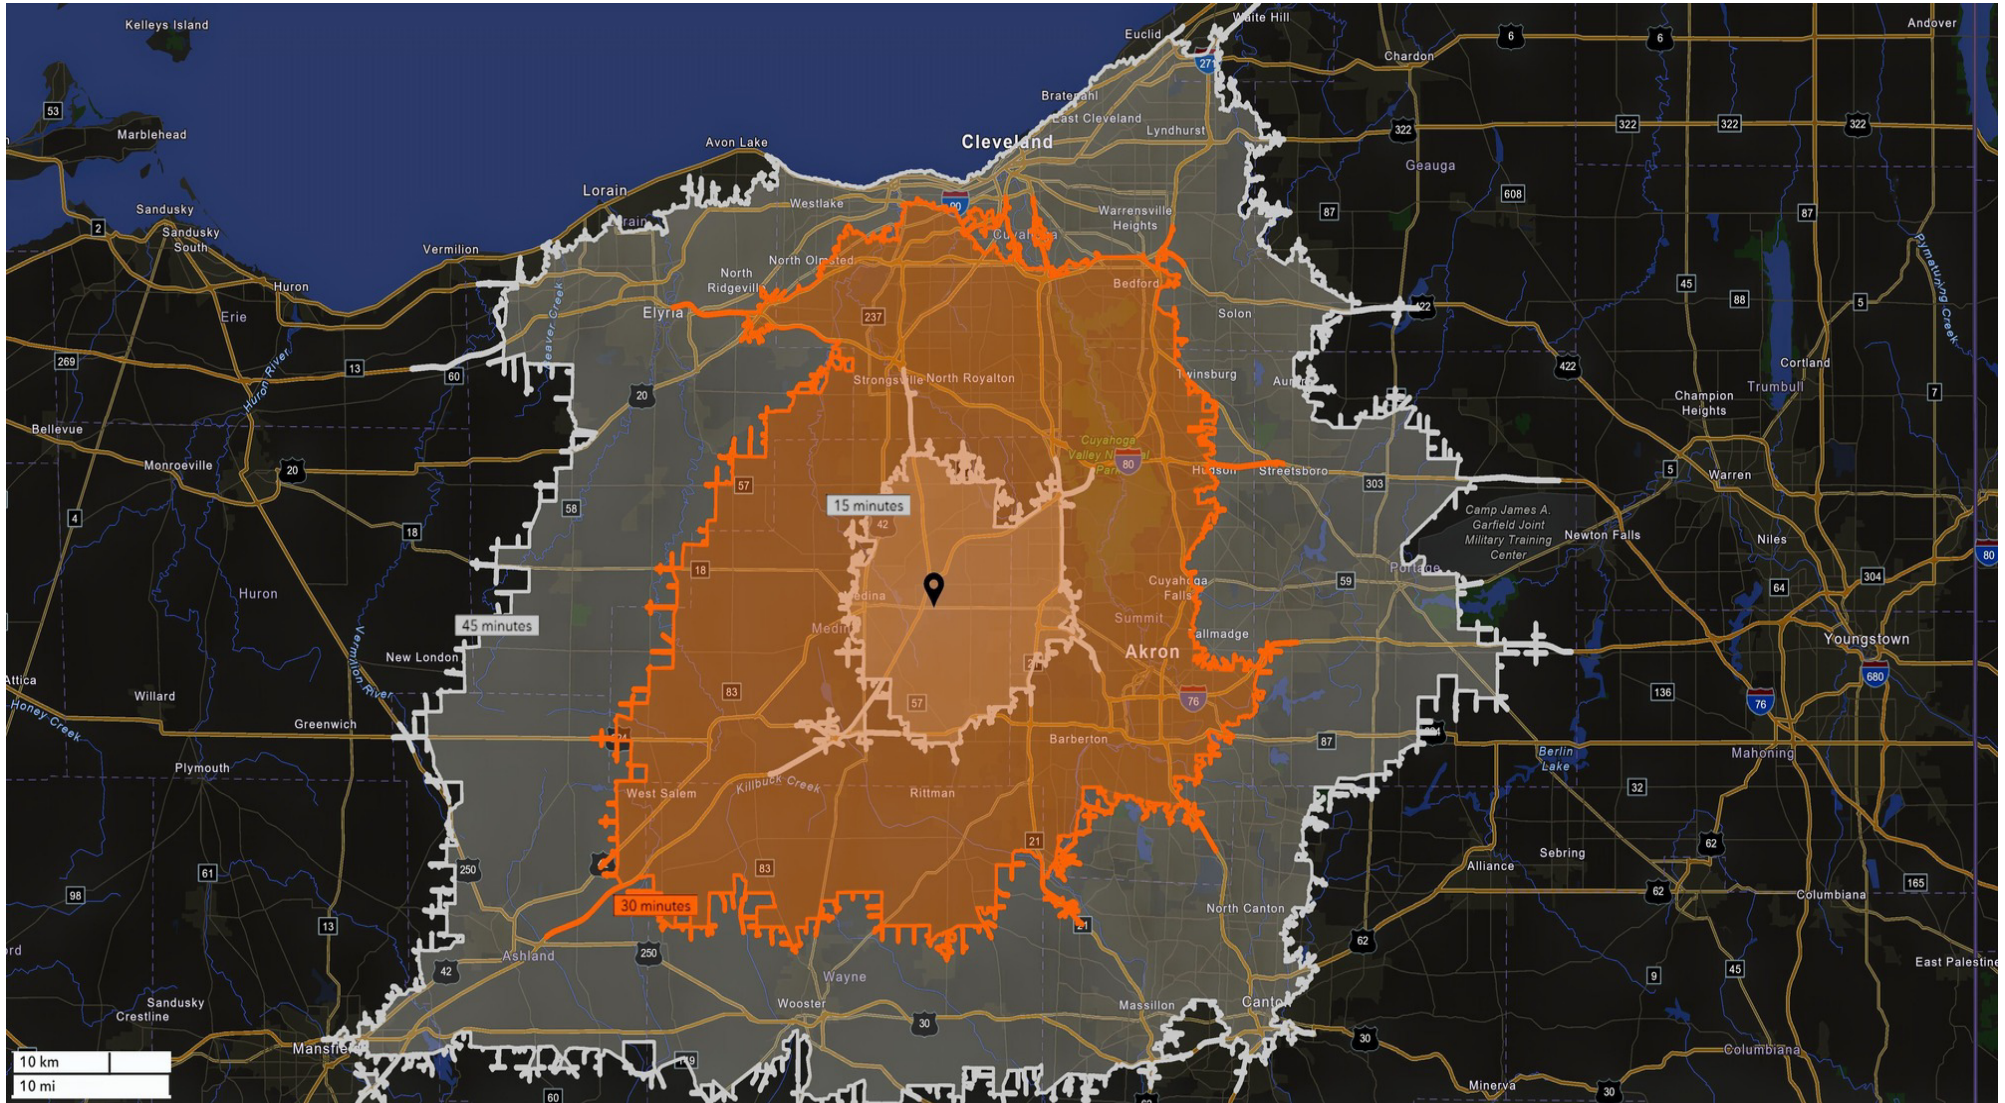

TYLER ROBIN

C: 330.591.7974

tyler.robin@svn.com

ADDITIONAL PHOTOS

TYLER ROBIN
C: 330.591.7974
tyler.robin@svn.com

DRIVE TIME MAP - 15, 30, & 45 MINUTES

TYLER ROBIN
C: 330.591.7974
tyler.robin@svn.com

Reliable High-Speed Fiber Internet