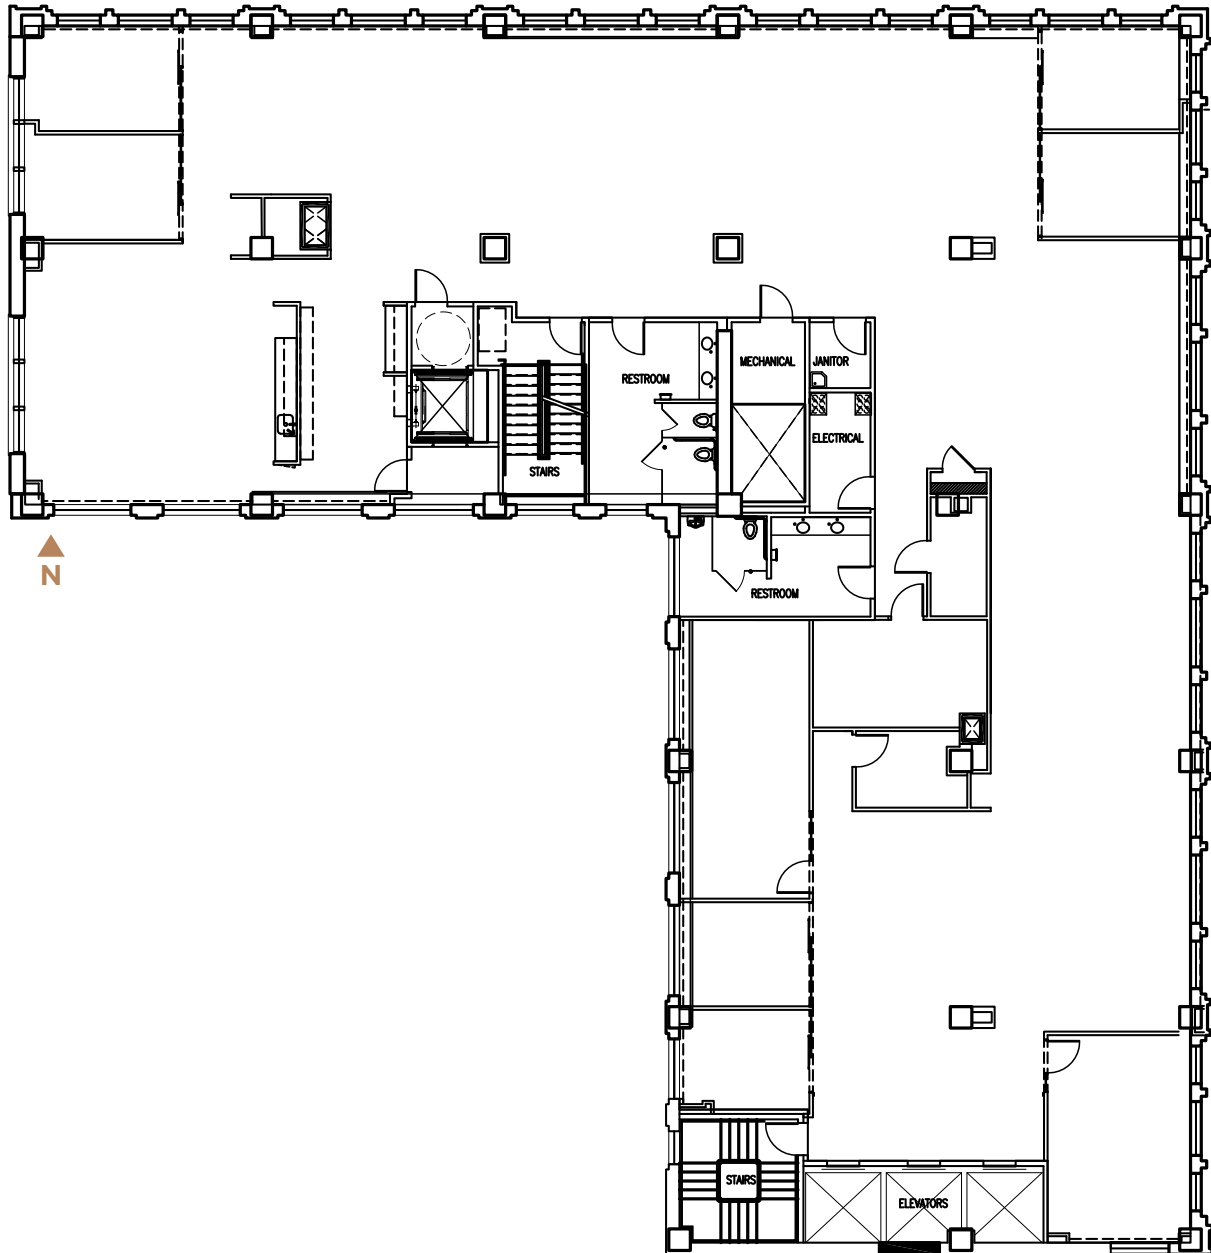

1425 FOURTH AVENUE

SEATTLE, WASHINGTON

JOSHUA GREEN
BUILDING

SUITE 1000 8,508 RSF

Cleita Harvey
Tim Jones

+1 206 607 1794
+1 206 971 7011

cleita.harvey@jll.com
tim.jones@jll.com

DISCLAIMER © 2025 Jones Lang LaSalle IP, Inc. All rights reserved. All information contained herein is from sources deemed reliable; however, no representation or warranty is made to the accuracy thereof. Jones Lang LaSalle Brokerage, Inc.