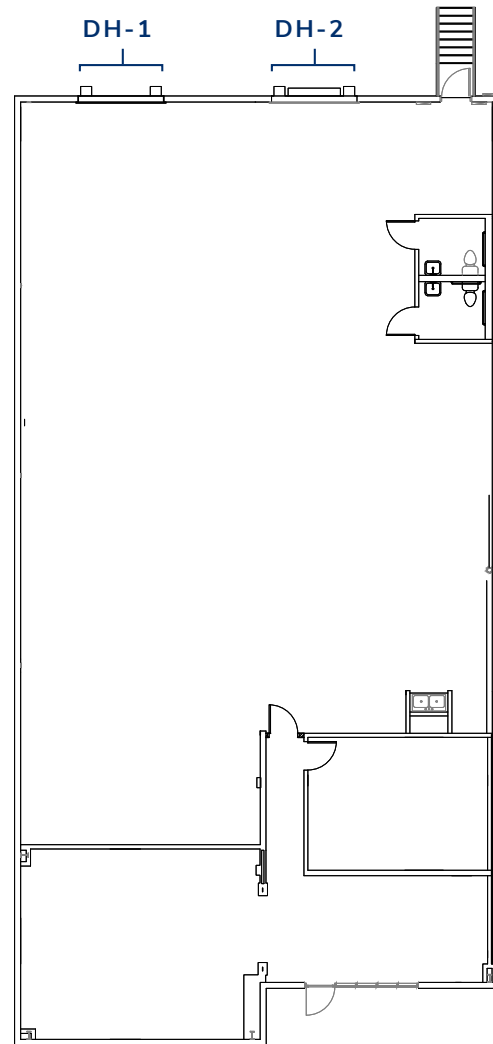

SUITE 1187-01

5,054 RSF

AVAILABLE: IMMEDIATELY

± 25% OFFICE

CLEAR HEIGHT: 17'

REAR LOAD
2 DOCK HIGH

POWER: 200 AMPS

SPRINKLERS: YES

MAKE-READY COMPLETE