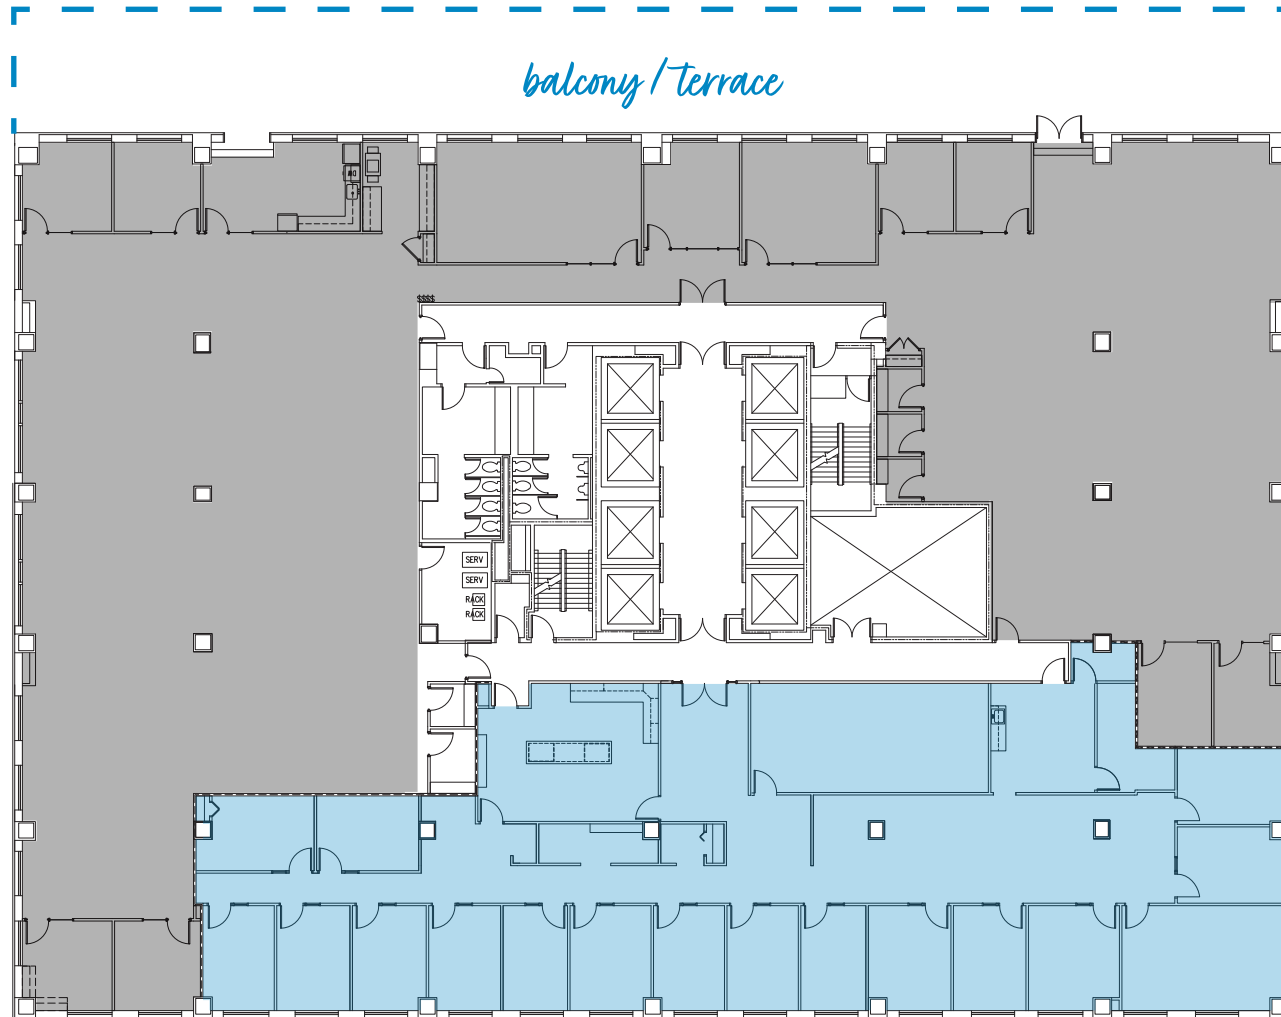

# ONE CITY PLAZA

421 Fayetteville Street | Raleigh

**15th Floor** | 6,461 - 18,548 RSF

**Suite 1500**  
12,087 RSF

**Suite 1505**  
6,461 RSF

Disclaimer: The above floor plans are not to scale. The available space shown is a representative layout.