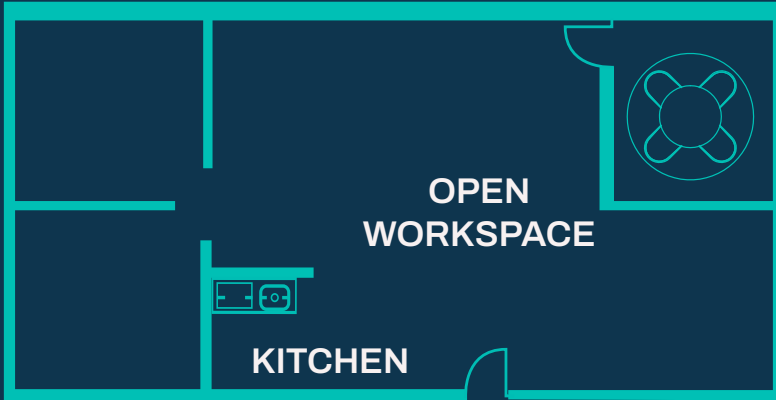

## TEAM SUITE 200F

ACCOMODATES HEADCOUNT OF UP TO 32

2253 SQUARE FEET OF PRIVATE SPACE PLUS 3000+SF OF SHARED WORKSPACE, COWORKING LOUNGE, KITCHEN, PHONE BOOTHS & MORE