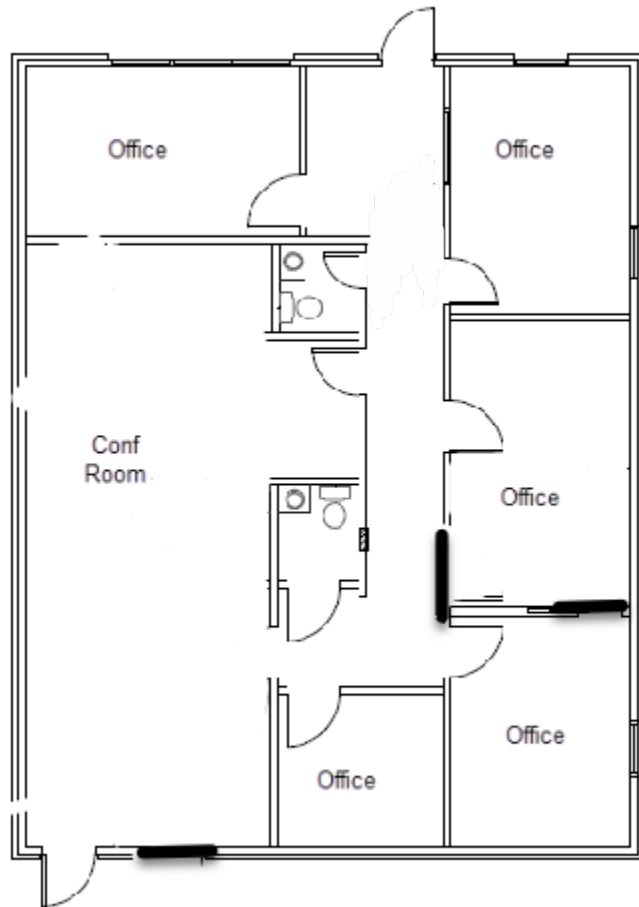

Exhibit A

Paint:
Sherwin Williams Repose Grey - 7015
Dovetail Grey - 7018
Commodore Blue - 6524