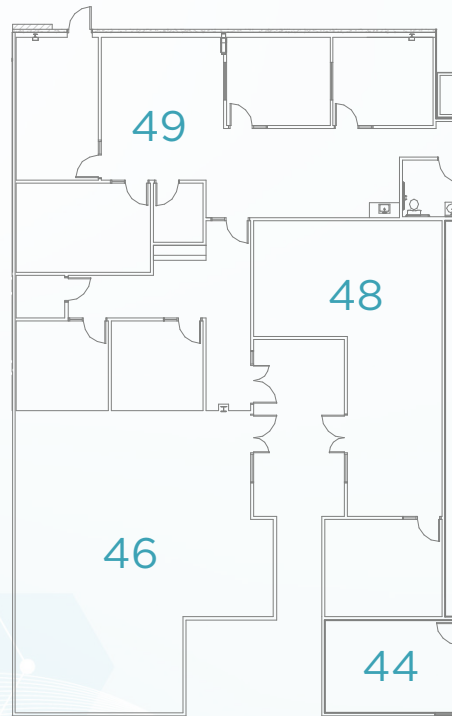

CONTIGUOUS OFFICE SPACES | UP TO 6,445 SF

Office 44	311 SF
Office 46	1,796 SF
Office 48	1,260 SF
Office 49	3,078 SF

Alexandra Loye
Executive Managing Director
+1 602-229-5957
alexandra.loye@cushwake.com