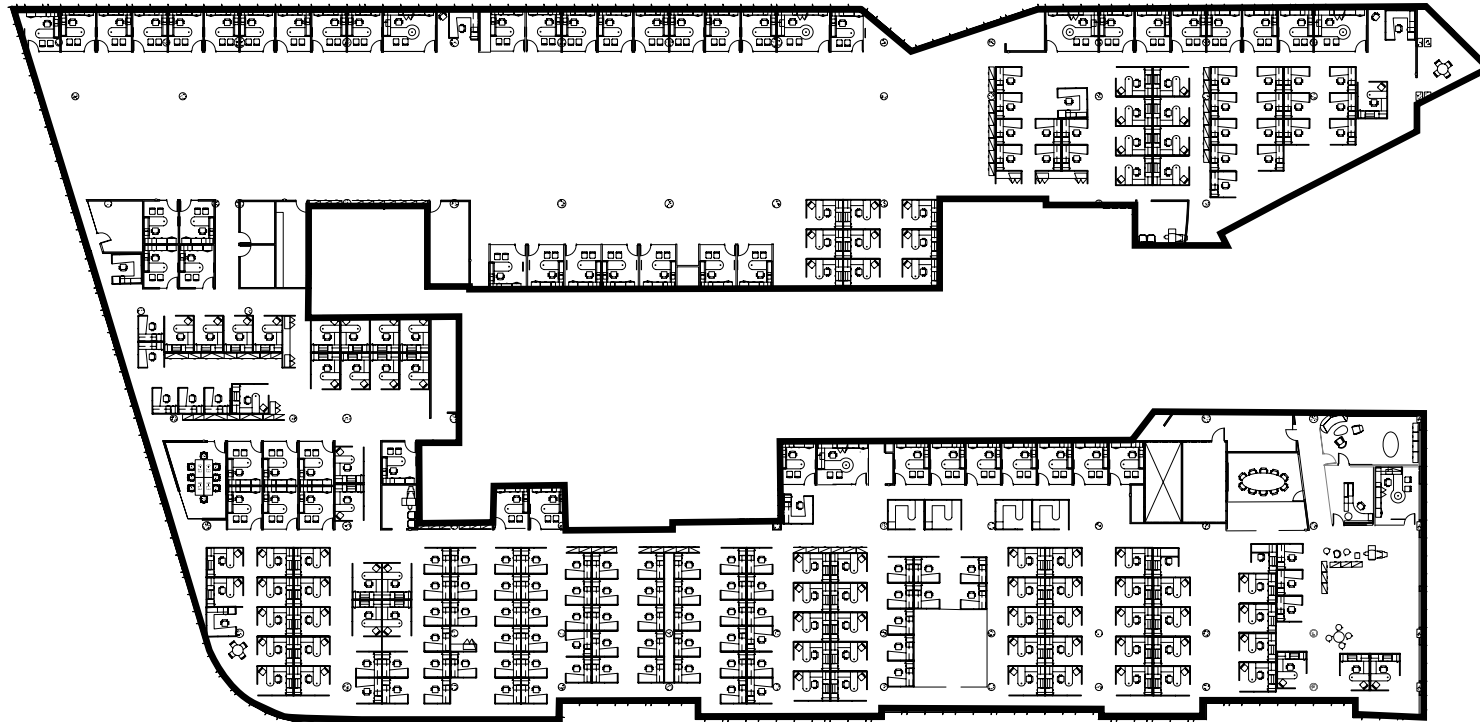

Suite 300

±10,000-70,443 RSF

+ Move-in Ready Office Suite with 352 cubicles

Brett Thompson
Senior Vice President
+1 602 363 2466
brett.thompson1@jll.com

Sean Spellman
Managing Director
+1 602 717 3861
sean.spellman@jll.com