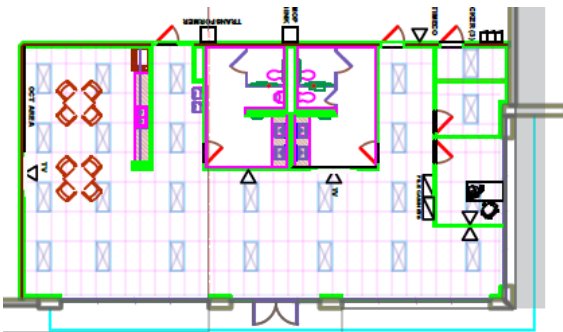

CLASS A REAR-LOAD BUILDING / FOR LEASE

DETAILS

Available SF	146,270 SF±
Divisible SF	88,463 SF & 57,807 SF
Lease Rate	Contact Broker
Building Size	146,270 SF±
Clear Height	32'
Year Built	2022
Zoning	I-3
Cross Streets	SE 89th & Pole Rd.

HIGHLIGHTS

- Rear-load, 180' truck court
- 28 dock doors | 2 drive-in doors
- (5) 35K lb pit levelers
- 54' x 55' column spacing with 60' speed bay
- 36 trailer parks | 133 car parks
- 2,000 SF office space
- 1600 amps, 480/277V

Office Floor Plan

PROPERTY OVERVIEW

Southeast Commerce Park is a master planned industrial park with 3 buildings totaling 403,791 square feet. It is located 1/2 mile east of I-35 and 1 mile south of I-240, which connects southeast Oklahoma City to Will Rogers World Airport. The development is within a 10 minute drive time to Tinker Air Force Base, Will Rogers International Airport, and Downtown Oklahoma City. Tenants in the transportation and logistics industries are well-served in this submarket by the Fed Ex Freight facility as well as one of BNSF's four logistics centers throughout the country.