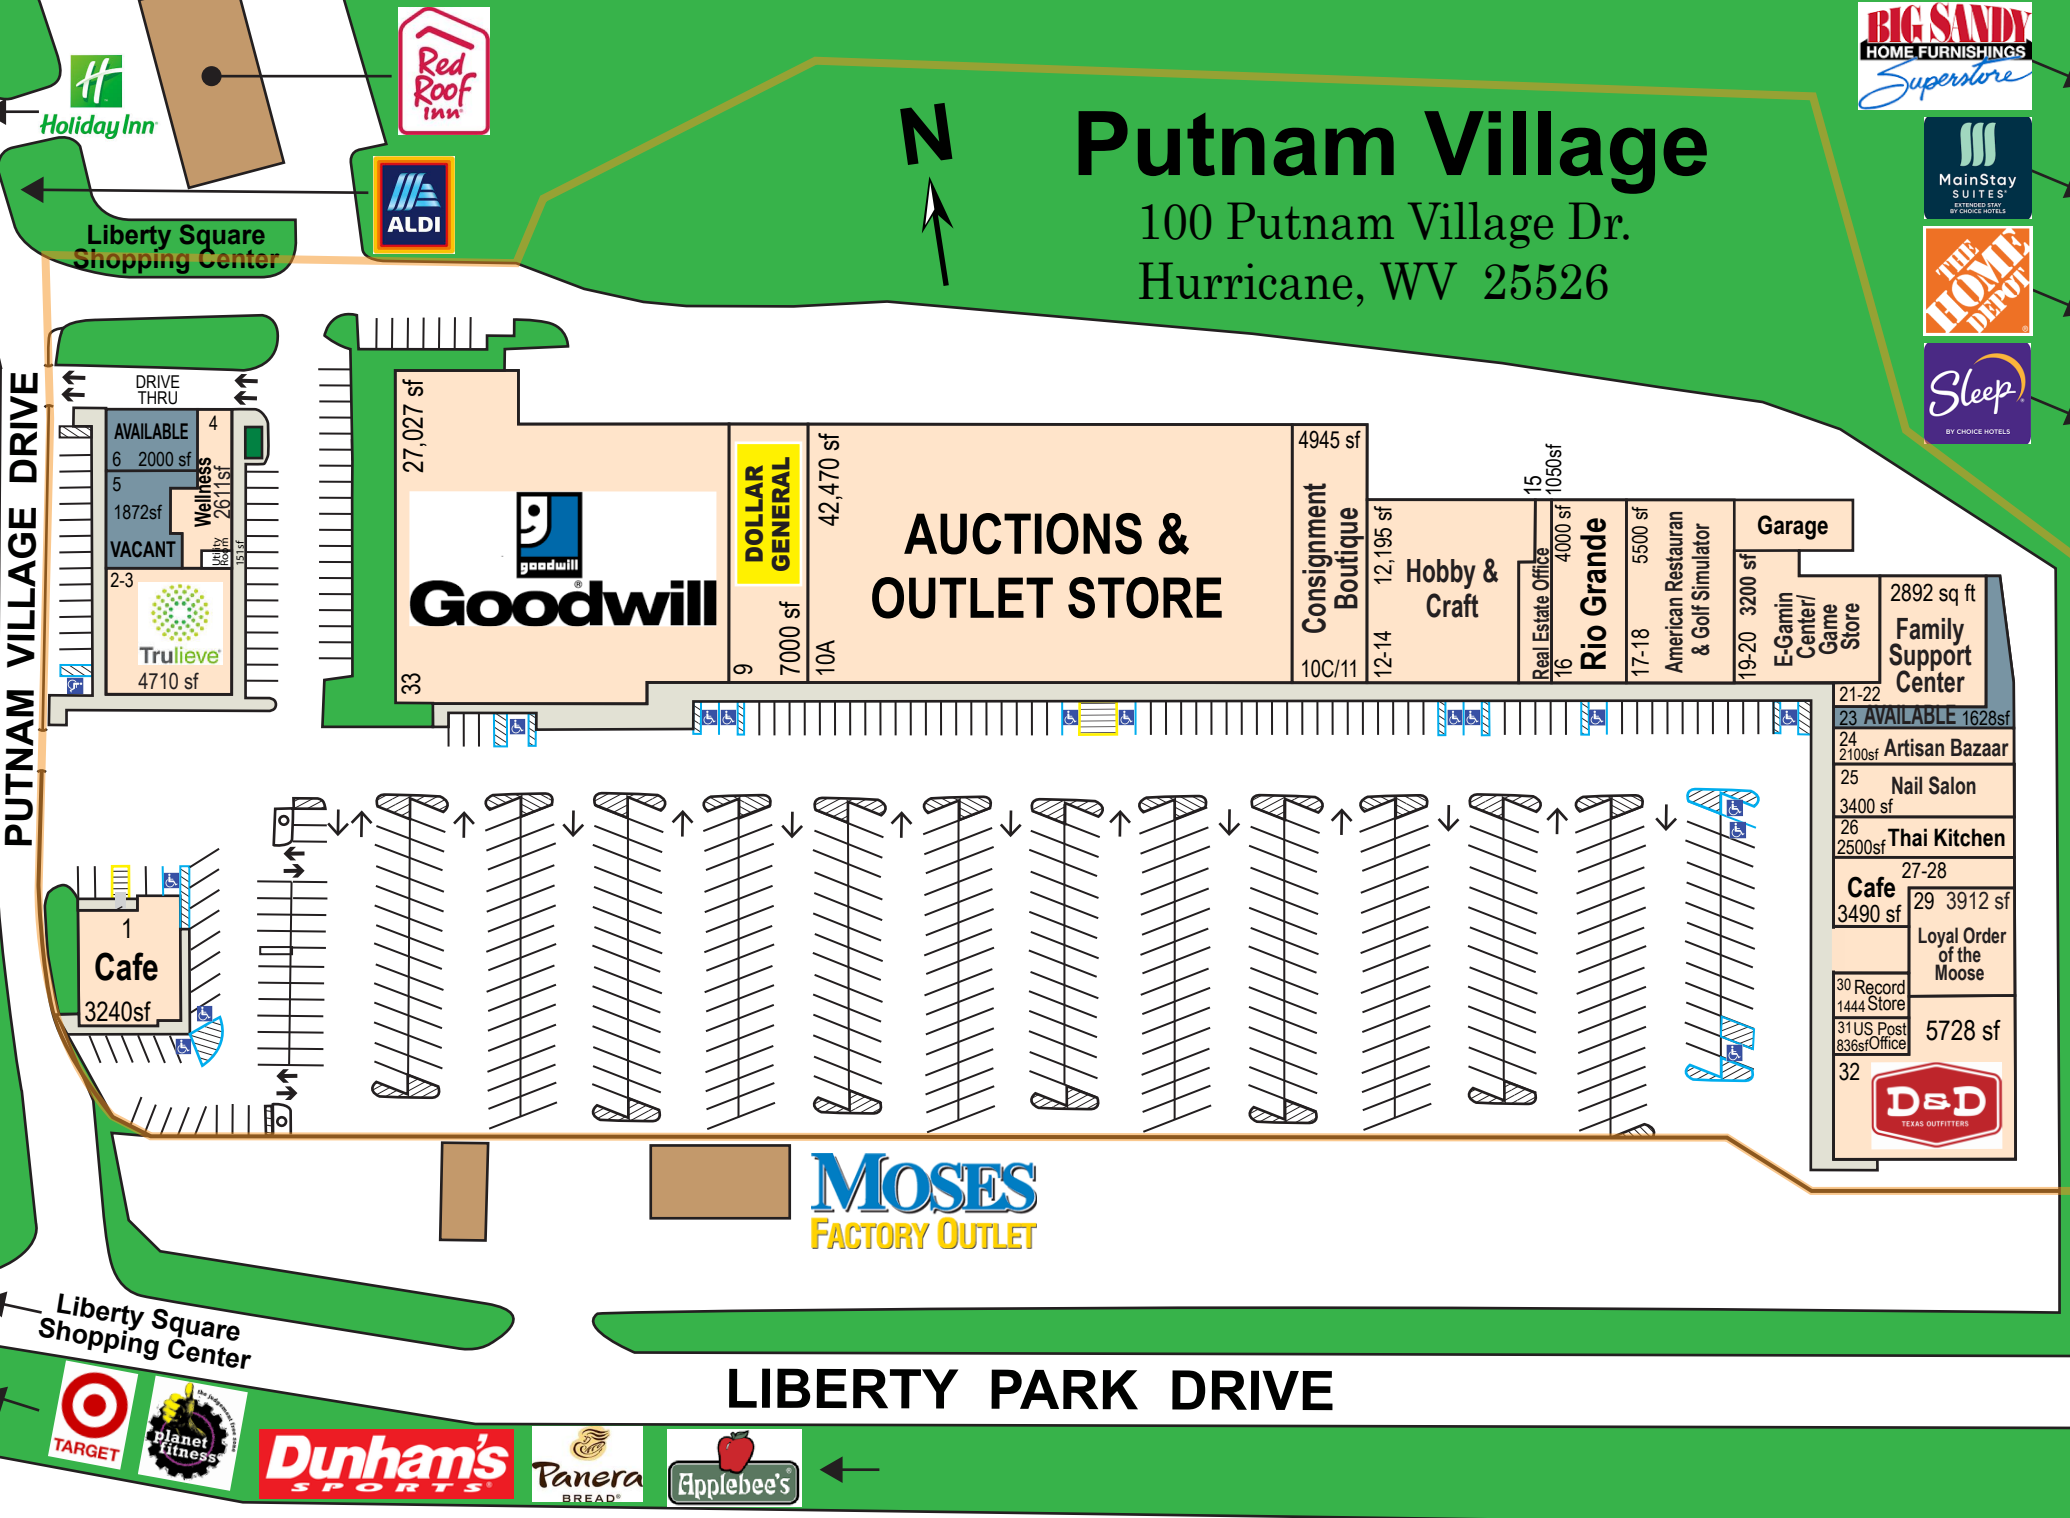

Putnam Village

100 Putnam Village Dr.
Hurricane, WV 25526

PUTNAM VILLAGE DRIVE

LIBERTY PARK DRIVE

HIGHWAY #64

Liberty Square Shopping Center

1 Cafe 3240sf

Goodwill

DOLLAR GENERAL

AUCTIONS & OUTLET STORE

Consignment Boutique

Rio Grande

Garage

Family Support Center

MOSES FACTORY OUTLET

DRIVE THRU

AVAILABLE	4
6	2000 sf
5	1872sf
VACANT	Wellness 2611sf
2-3	Trulieve 4710 sf

27,027 sf	9	7000 sf	10A	42,470 sf	4945 sf	12-14	12,195 sf	15	1050sf	16	4000 sf	17-18	5500 sf	19-20	3200 sf

21-22	2892 sq ft
23	AVAILABLE 1628sf
24	2100sf Artisan Bazaar
25	Nail Salon 3400 sf
26	2500sf Thai Kitchen
27-28	Cafe 3490 sf
29	3912 sf
	Loyal Order of the Moose
30	Record 1444 Store
31	US Post 836sf Office
32	5728 sf