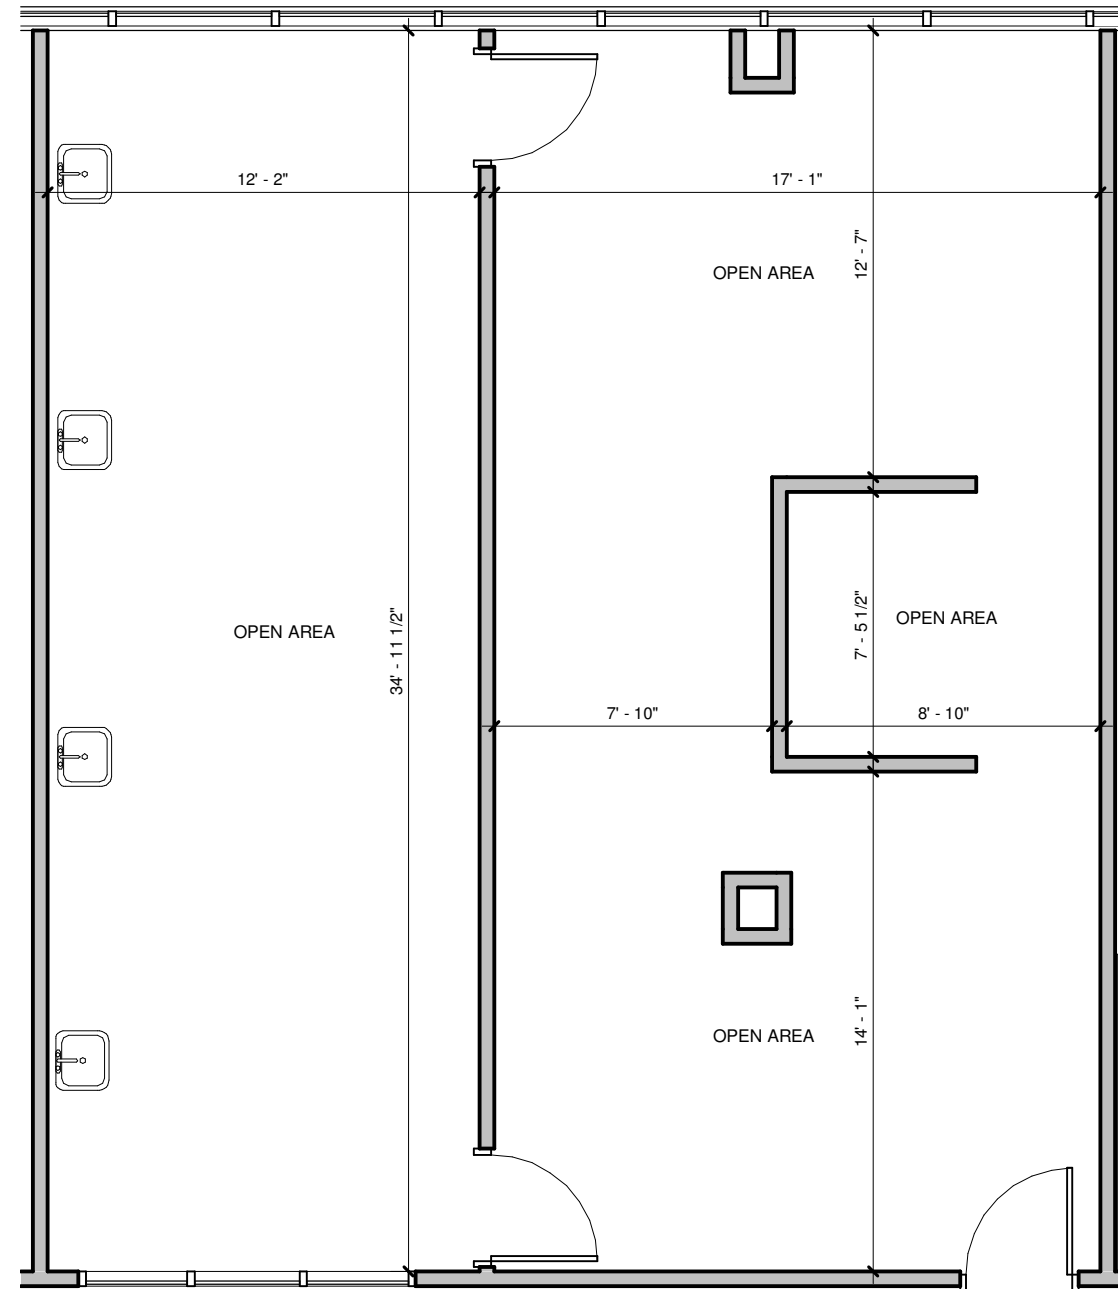

LBJ CENTER

9451 LBJ Freeway - Dallas, TX

SUITE 207
~1,100 RSF

KEY PLAN

FOR LEASING INFORMATION:

info@hamiltoncommercialtx.com

214-702-8499

All dimensions and square footages are approximate.

Scale: N.T.S.