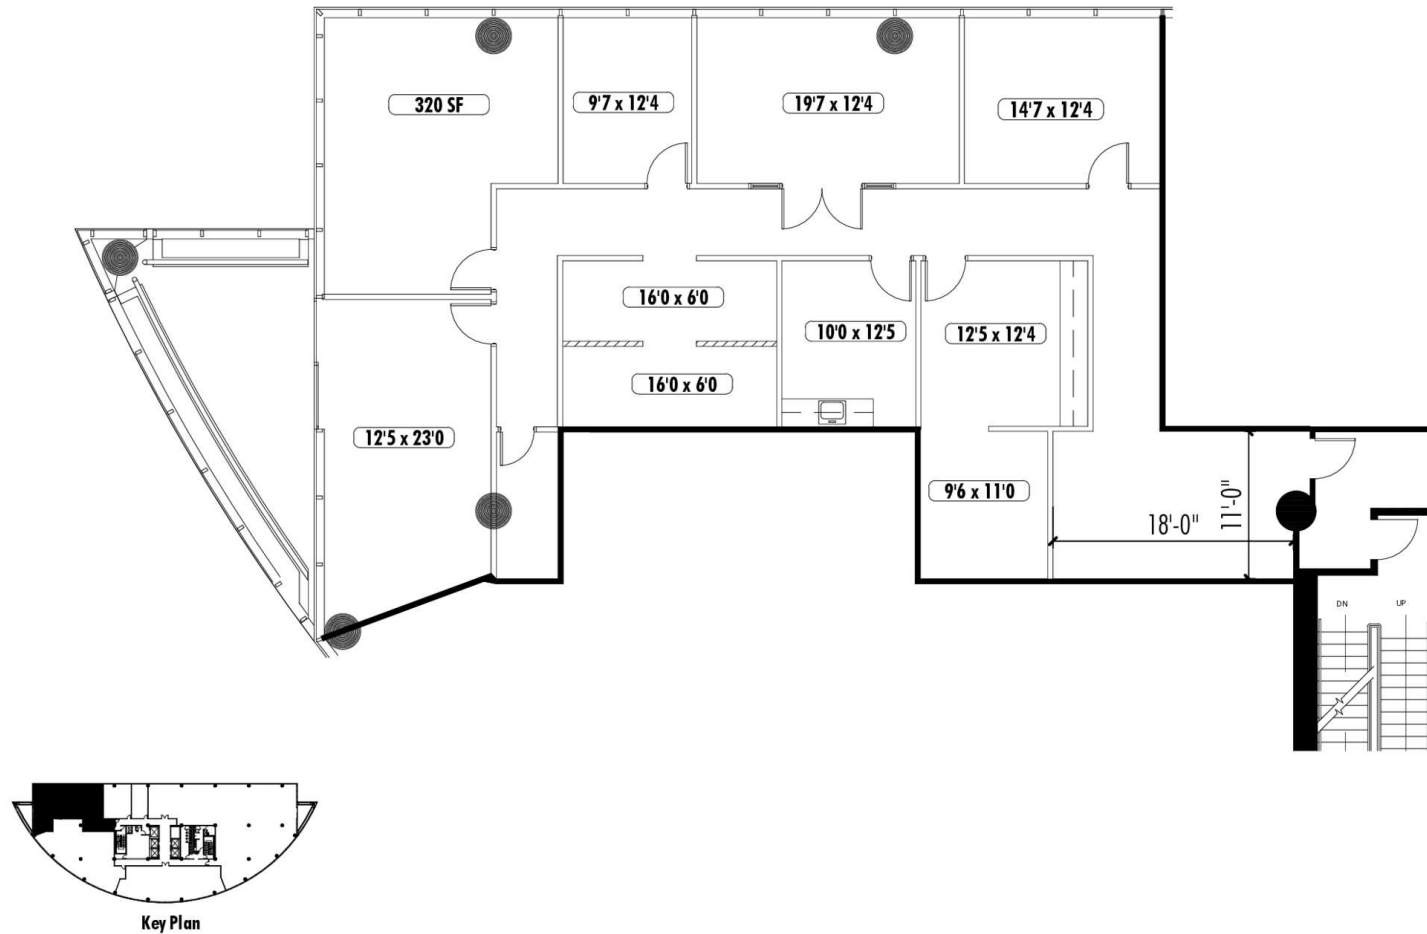

# 2000 Riveredge

Suite 940 | 3,364 RSF

<b>Alex Port</b> 404.924.2816 aport@lpc.com	<b>Gil Russell</b> 404.519.0671 grussell@lpc.com	<b>Michael Howell</b> 404.926.1640 mhowell@lpc.com
---	--	--

**Lincoln**