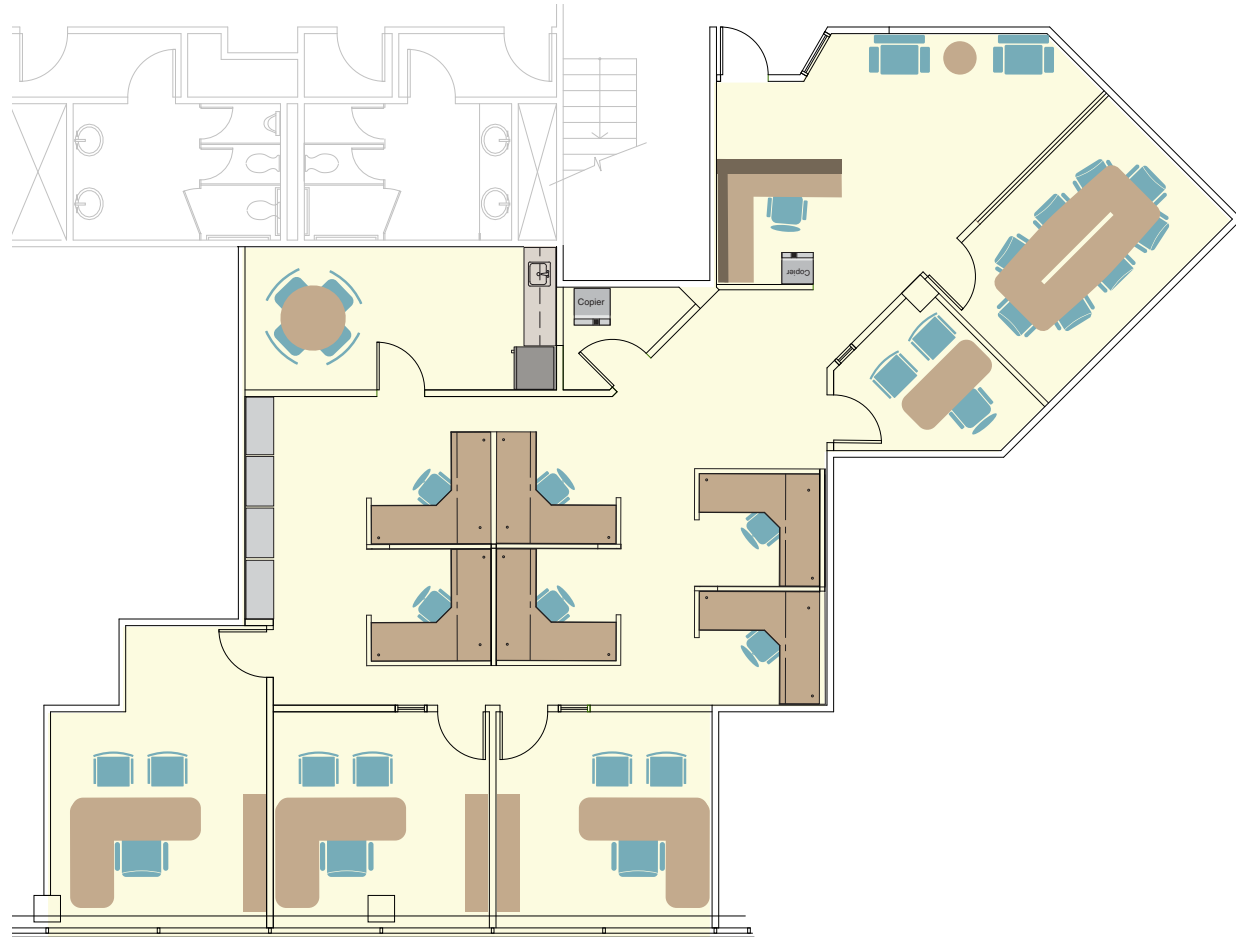

# 5950 South Willow Drive

Greenwood Village, CO 80111

SUITE 210 - 2,597 SF

For leasing information please contact:

Michelle Gertzman | 720.743.6399 [mgertzman@premisescommercial.com](mailto:mgertzman@premisescommercial.com)