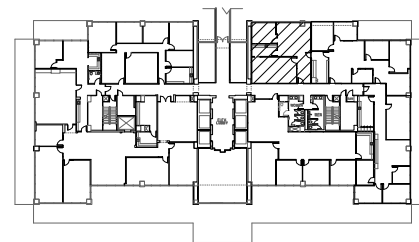

FOR LEASE **NORTHWOOD TOWER**

1777 NE LOOP 410
San Antonio, TX 78217

FLOOR PLAN
SUITE 202
±1,511 RSF

www.cbre.us

CBRE