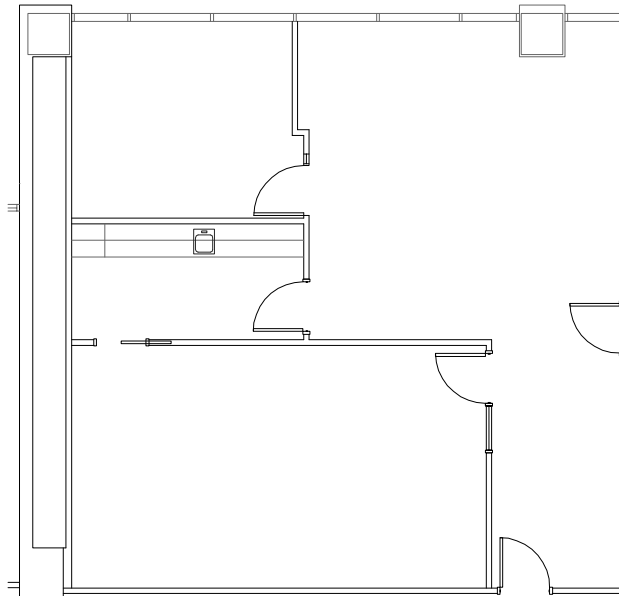

FOR LEASE **NORTHWOOD TOWER**

1777 NE LOOP 410
San Antonio, TX 78217

FLOOR PLAN
SUITE 202
±1,511 RSF

www.cbre.us

CBRE