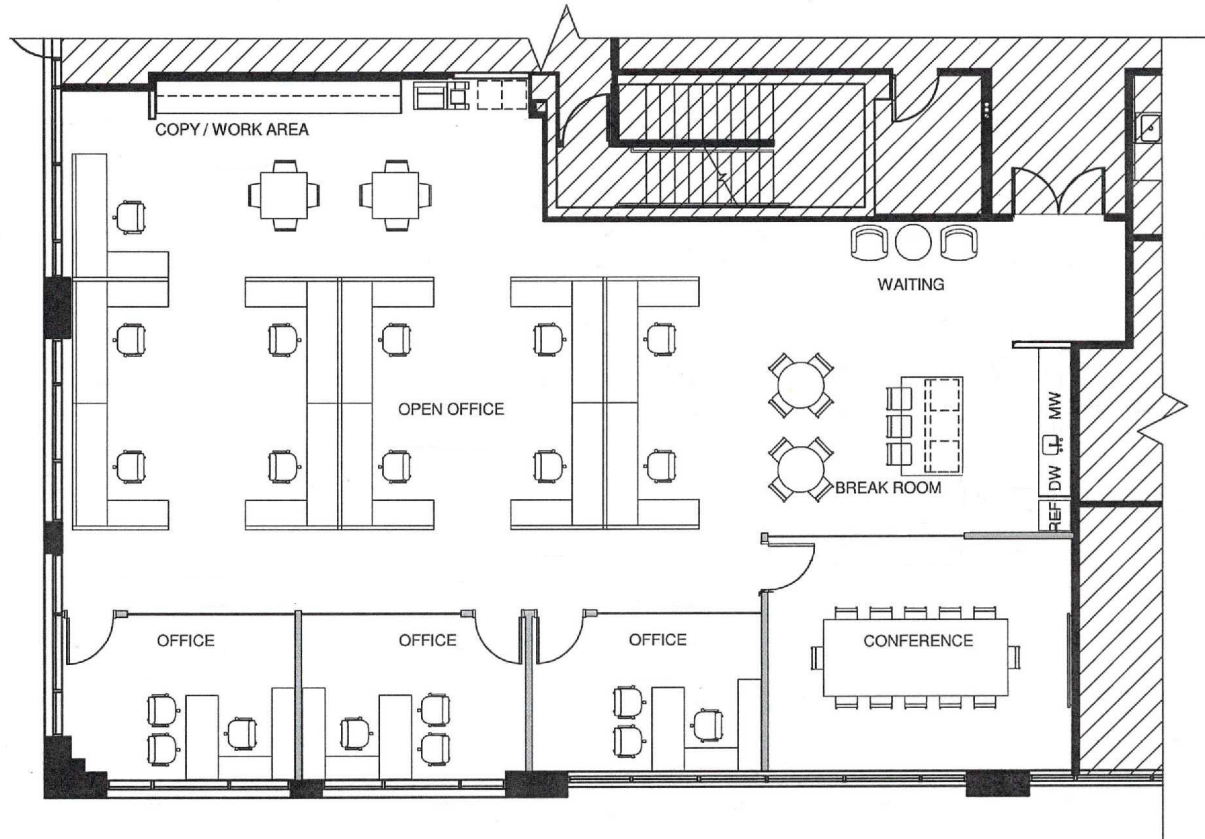

# Suite 180

ELDORADO RIDGE III

3,202 RSF  
Spec Suite

10901 WEST 120TH AVENUE, BROOMFIELD CO 80021

**PETER THOMAS**  
pthomas@lpc.com  
303.324.0677

**ANDREW PIEPGRAS**  
apiepgras@lpc.com  
303.882.6591

**Lincoln**