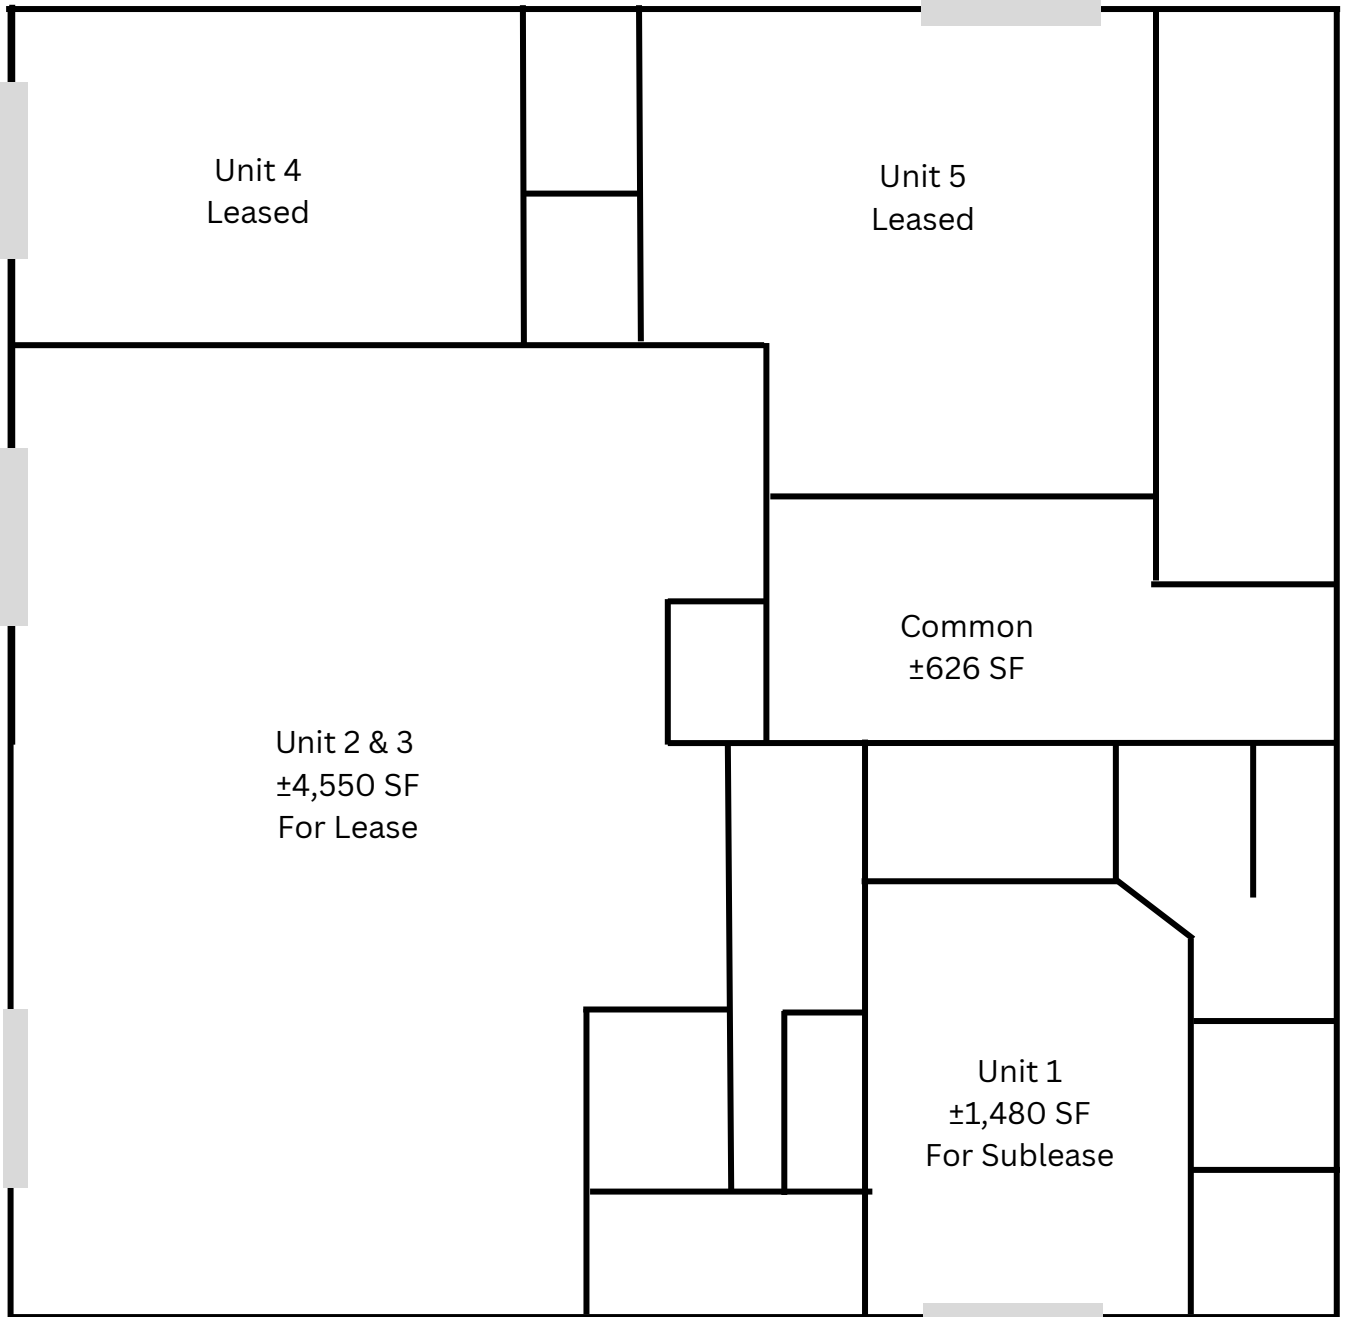

4466 S 74th East Ave
Tulsa, OK 74145

North

148'

Unit 7
Leased

Unit 6
±4,314 SF
For Lease

North

53'