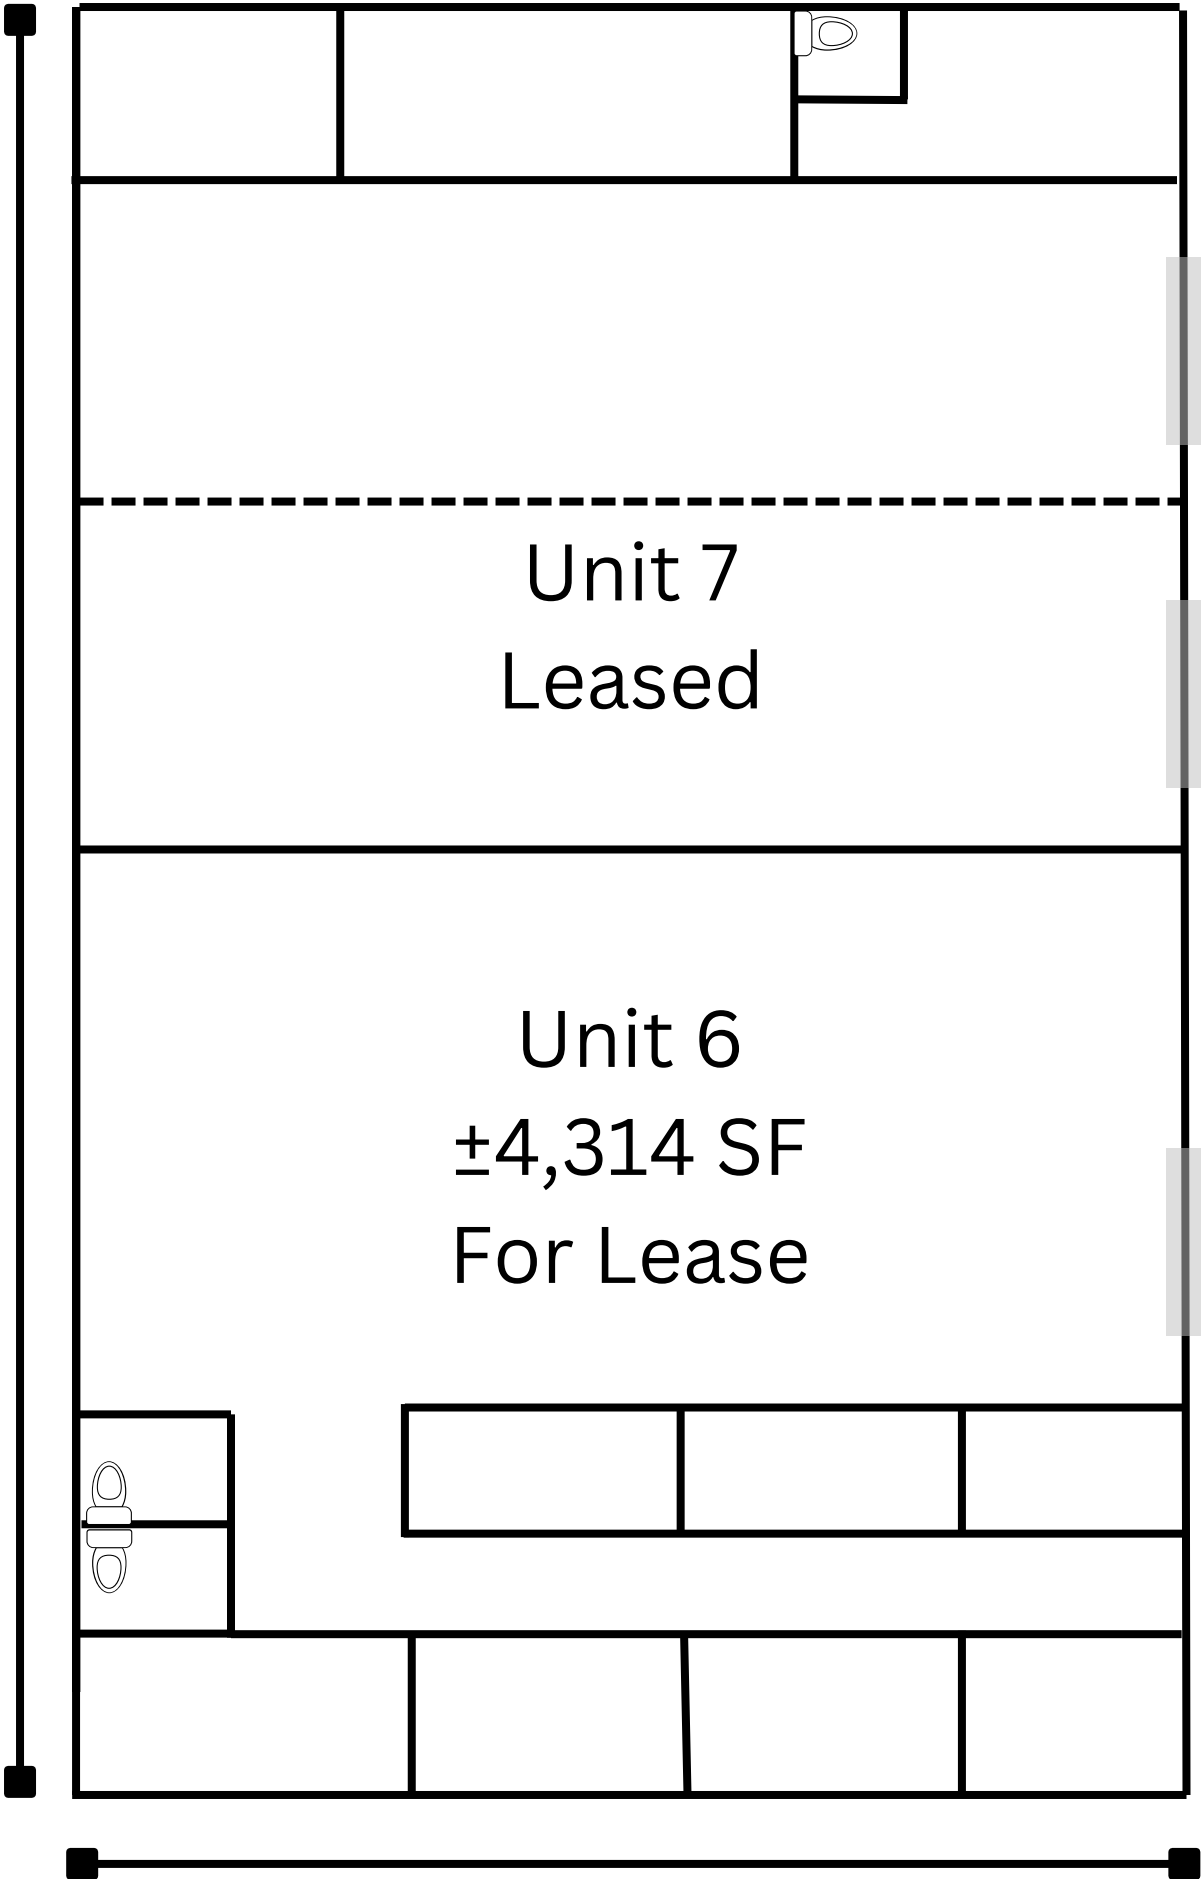

4466 S 74th East Ave
Tulsa, OK 74145

North

148'

Unit 7
Leased

Unit 6
±4,314 SF
For Lease

North

53'