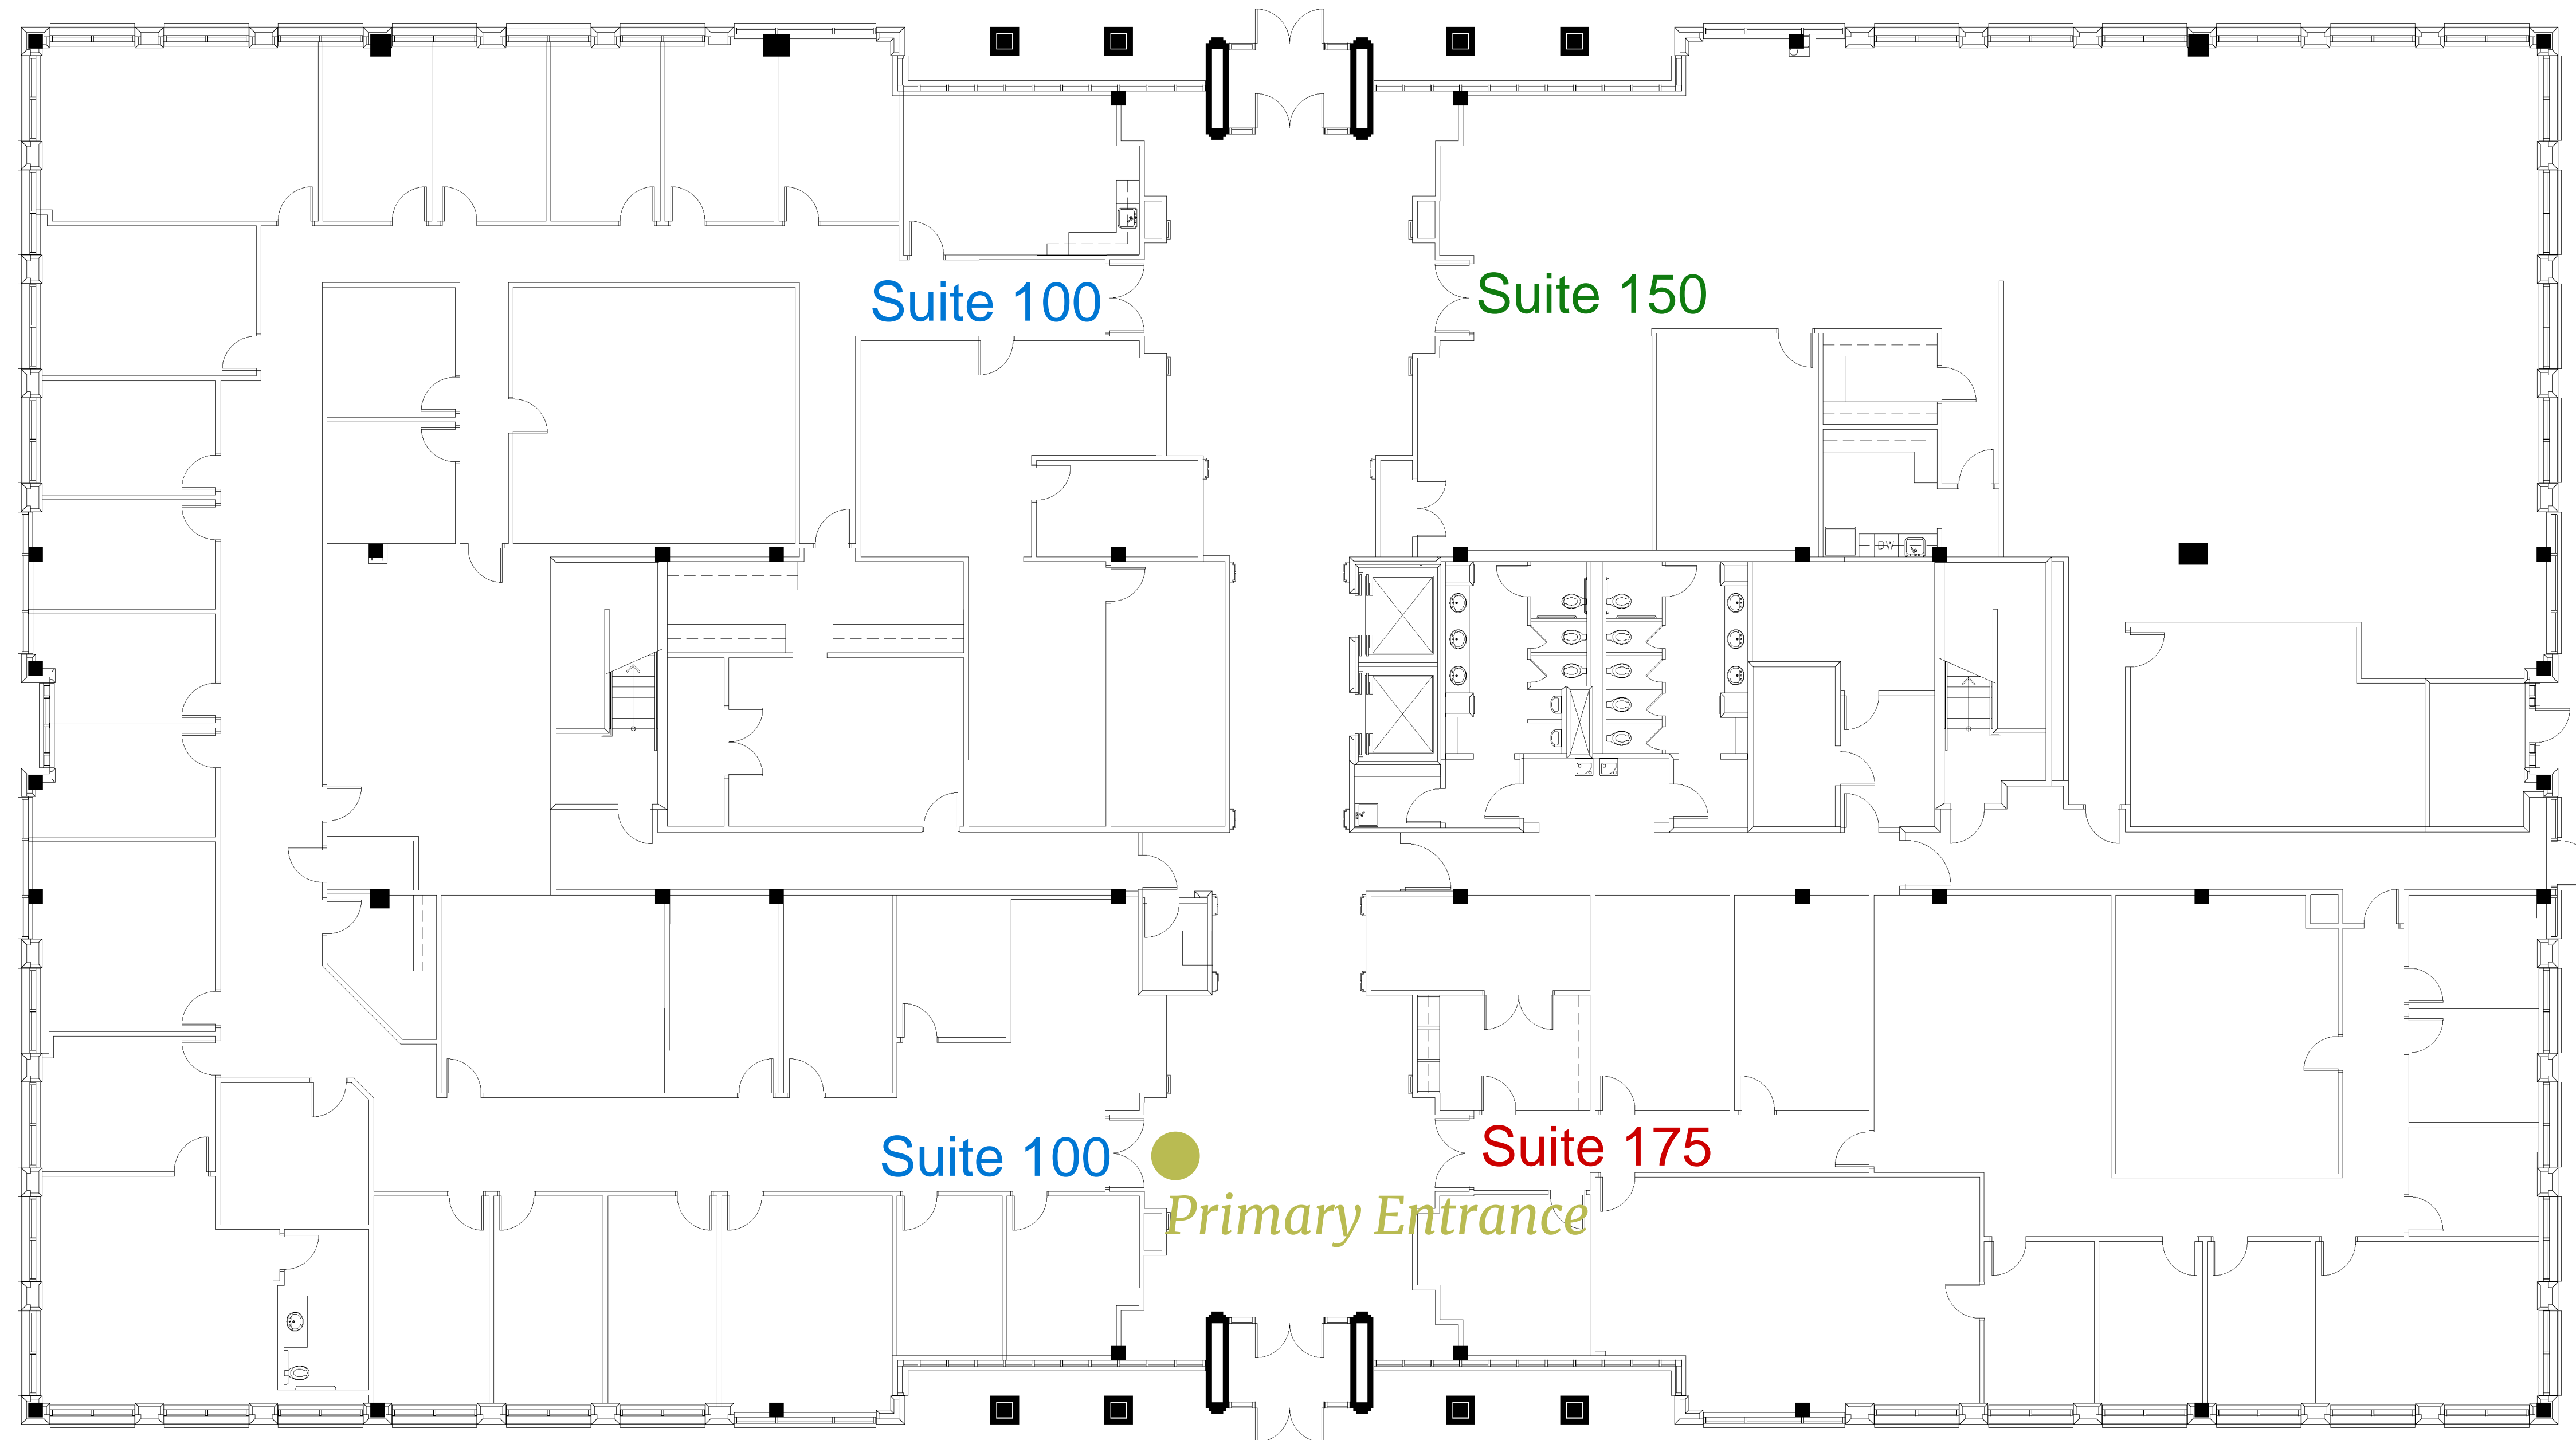

12000
FINDLEY ROAD

SUITE 100/150/175
24,536 RSF

JOSH BAINE
josh@simpsonorg.com
404.872.3404

CLAYTON GUNTER
clayton@simpsonorg.com
404.543.3990

JIM BENNETT
jim@simpsonorg.com
404.372.6919

THE SIMPSON ORGANIZATION