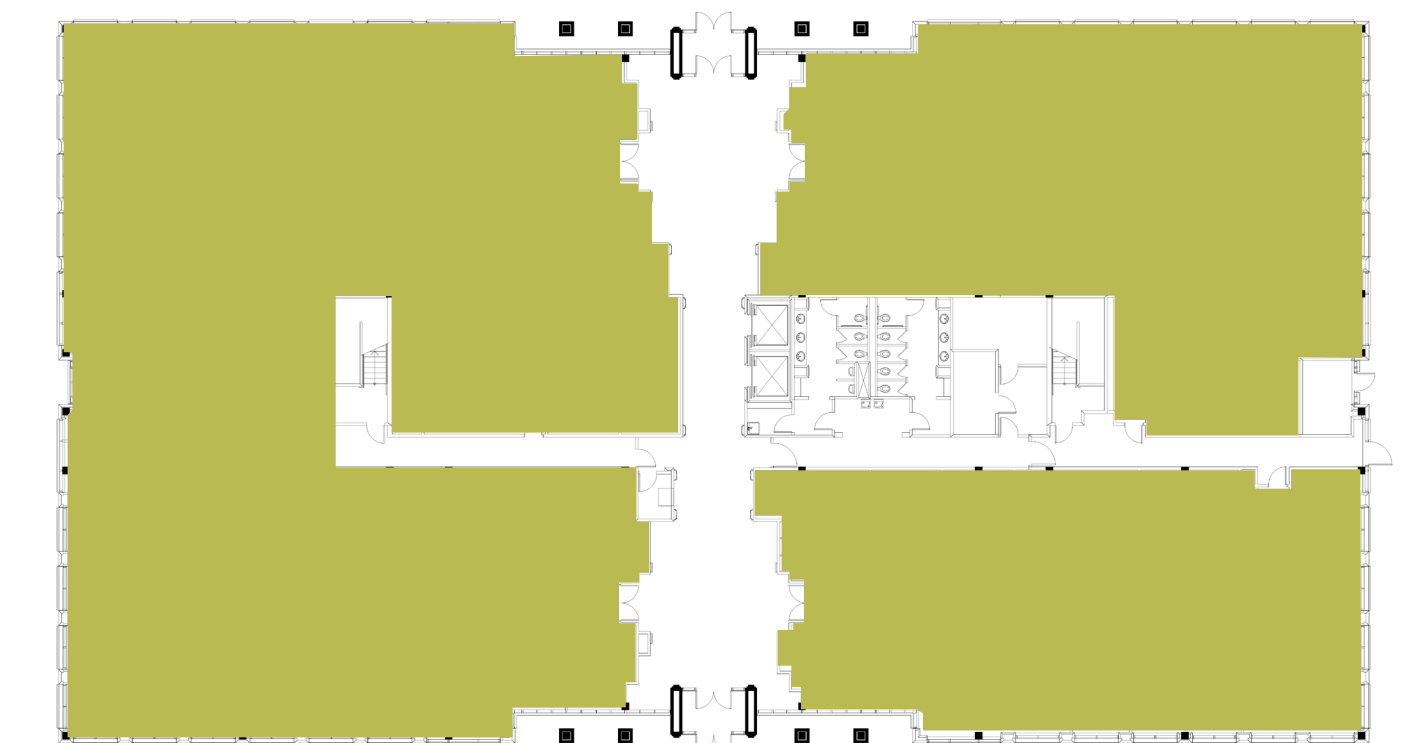

12000
FINDLEY ROAD

SUITE 100/150/175
24,536 RSF

JOSH BAINE
josh@simpsonorg.com
404.872.3404

CLAYTON GUNTER
clayton@simpsonorg.com
404.543.3990

JIM BENNETT
jim@simpsonorg.com
404.372.6919

THE SIMPSON ORGANIZATION