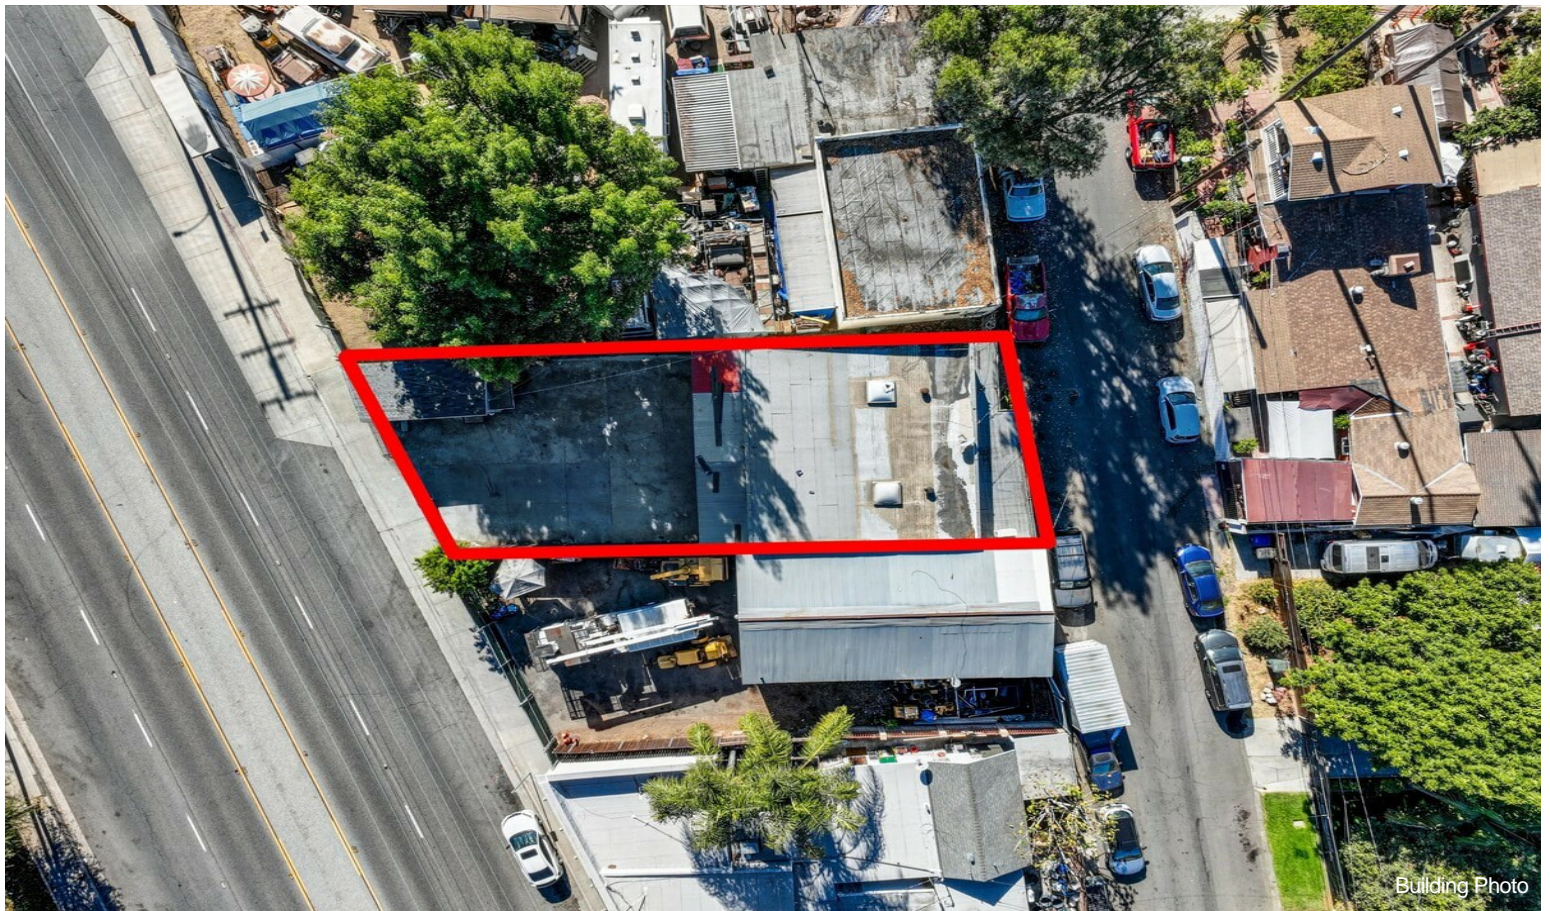

This single-story commercial building offers approximately 1,715 square feet on a 4,030 square foot lot, zoned C3 General Commercial, with grandfathered and approved automotive use — ideal for auto repair, detailing, specialty garage, light mechanical...

- Super Rare Auto-Use Commercial Property with Fully Licensed Business – 2315 Fair Oaks Ave, Altadena
- Super Rare Auto-Use
- Super Rare Auto-Use Fully Licensed Business

Price:	\$1,499,999
Property Type:	Retail
Property Subtype:	Auto Repair
Building Class:	C
Sale Type:	Owner User
Lot Size:	0.09 AC
Gross Building Area:	1,715 SF
No. Stories:	1
Year Built:	1957
Tenancy:	Single
Parking Ratio:	0/1,000 SF
Clear Ceiling Height:	13 FT
Zoning Description:	LCC3YY
APN / Parcel ID:	5835-014-002
Walk Score ®:	72 (Very Walkable)

Property Photos

IMG_4933

IMG_4938

Property Photos

Building Photo

Primary Photo

Property Photos

Building Photo

Property Photos

Building Photo

Interior Photo

Property Photos

Interior Photo

Building Photo

Property Photos

Property Photos