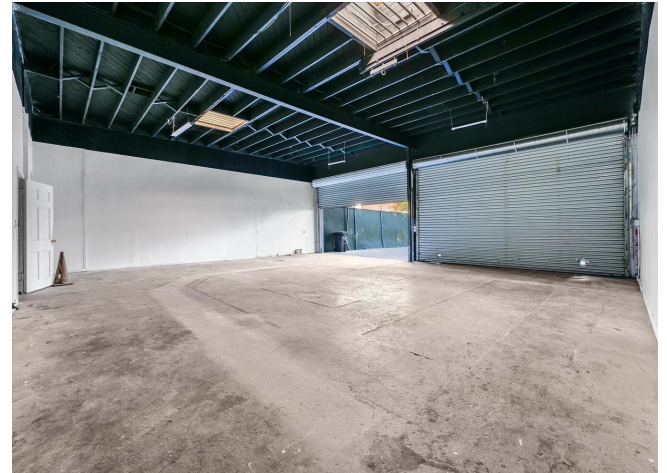

(747) 279-8218

Rare Auto-Use Commercial Property.

\$1,499,999

Rare Auto-Use Commercial Property with Fully Licensed Business – 2315 Fair Oaks Ave, Altadena

A truly exceptional opportunity to own a hard-to-find, fully approved auto-use commercial property in the heart of Altadena. Properties with legal automotive zoning and active business licensing are extremely rare in this area — making this a standout investment and owner-user opportunity.

This single-story commercial building offers approximately 1,715 square feet on a 4,030 square foot lot, zoned C3 General Commercial, with grandfathered and approved automotive use — ideal for auto repair, detailing, specialty garage, light mechanical...

- Super Rare Auto-Use Commercial Property with Fully Licensed Business – 2315 Fair Oaks Ave, Altadena
- Super Rare Auto-Use
- Super Rare Auto-Use Fully Licensed Business

Price:	\$1,499,999
Property Type:	Retail
Property Subtype:	Auto Repair
Building Class:	C
Sale Type:	Owner User
Lot Size:	0.09 AC
Gross Building Area:	1,715 SF
No. Stories:	1
Year Built:	1957
Tenancy:	Single
Parking Ratio:	0/1,000 SF
Clear Ceiling Height:	13 FT
Zoning Description:	LCC3YY
APN / Parcel ID:	5835-014-002
Walk Score ®:	72 (Very Walkable)

Property Photos

Building Photo

Interior Photo

Property Photos

Interior Photo

Building Photo

Property Photos

Property Photos