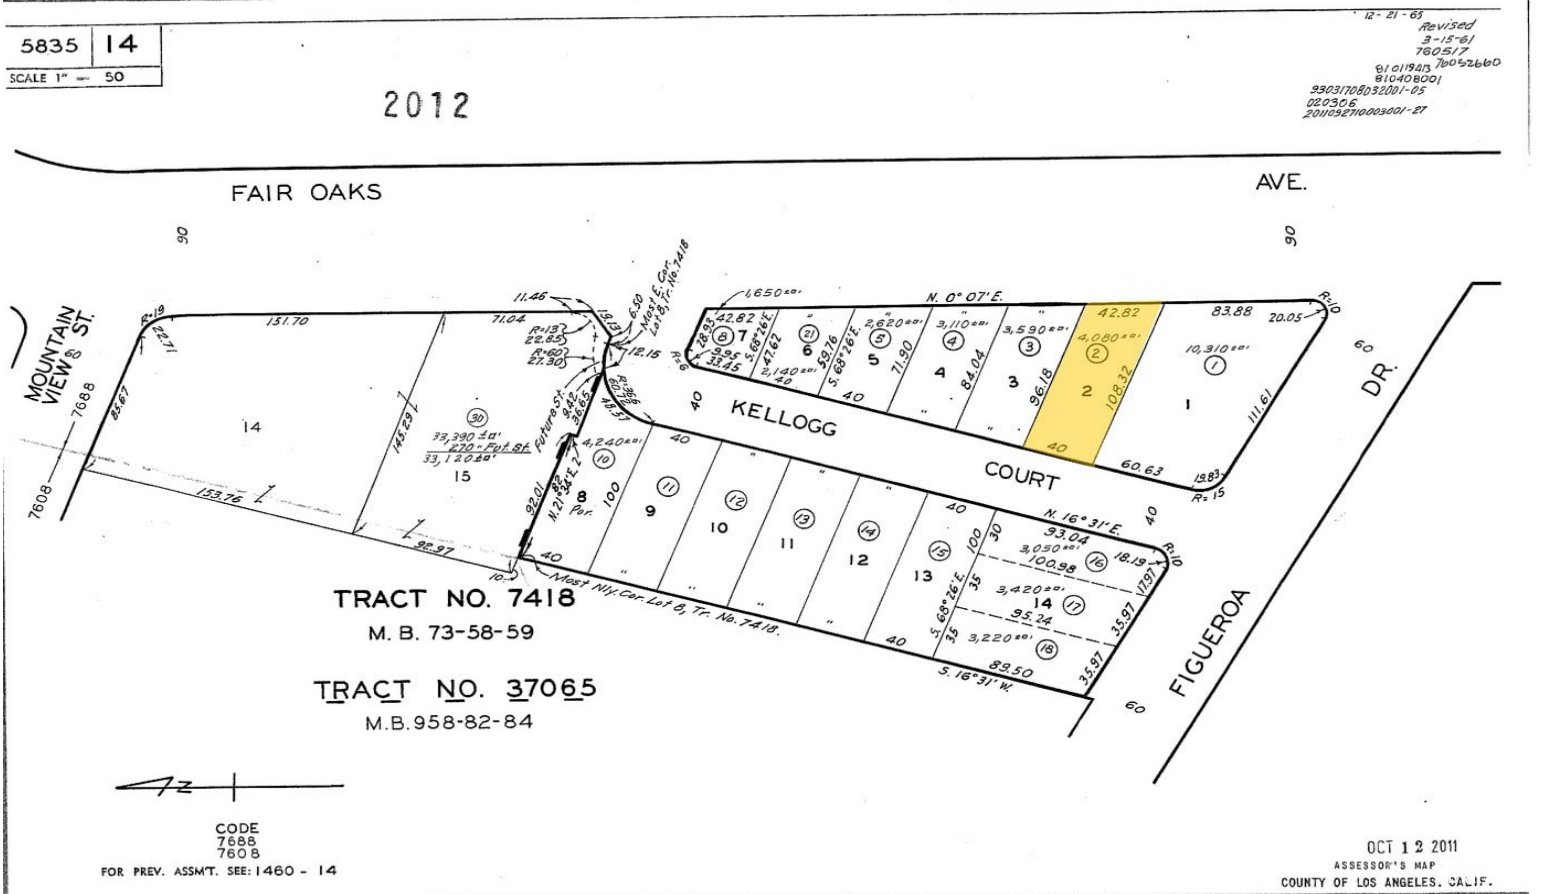

This single-story commercial building offers approximately 1,715 square feet on a 4,030 square foot lot, zoned C3 General Commercial, with grandfathered and approved automotive use — ideal for auto repair, detailing, specialty garage, light mechanical...

Property Photos

IMG_4933

IMG_4938

Property Photos

Building Photo

Primary Photo

Property Photos

Building Photo

Property Photos

Building Photo

Interior Photo

Property Photos

Interior Photo

Building Photo

Property Photos

Property Photos