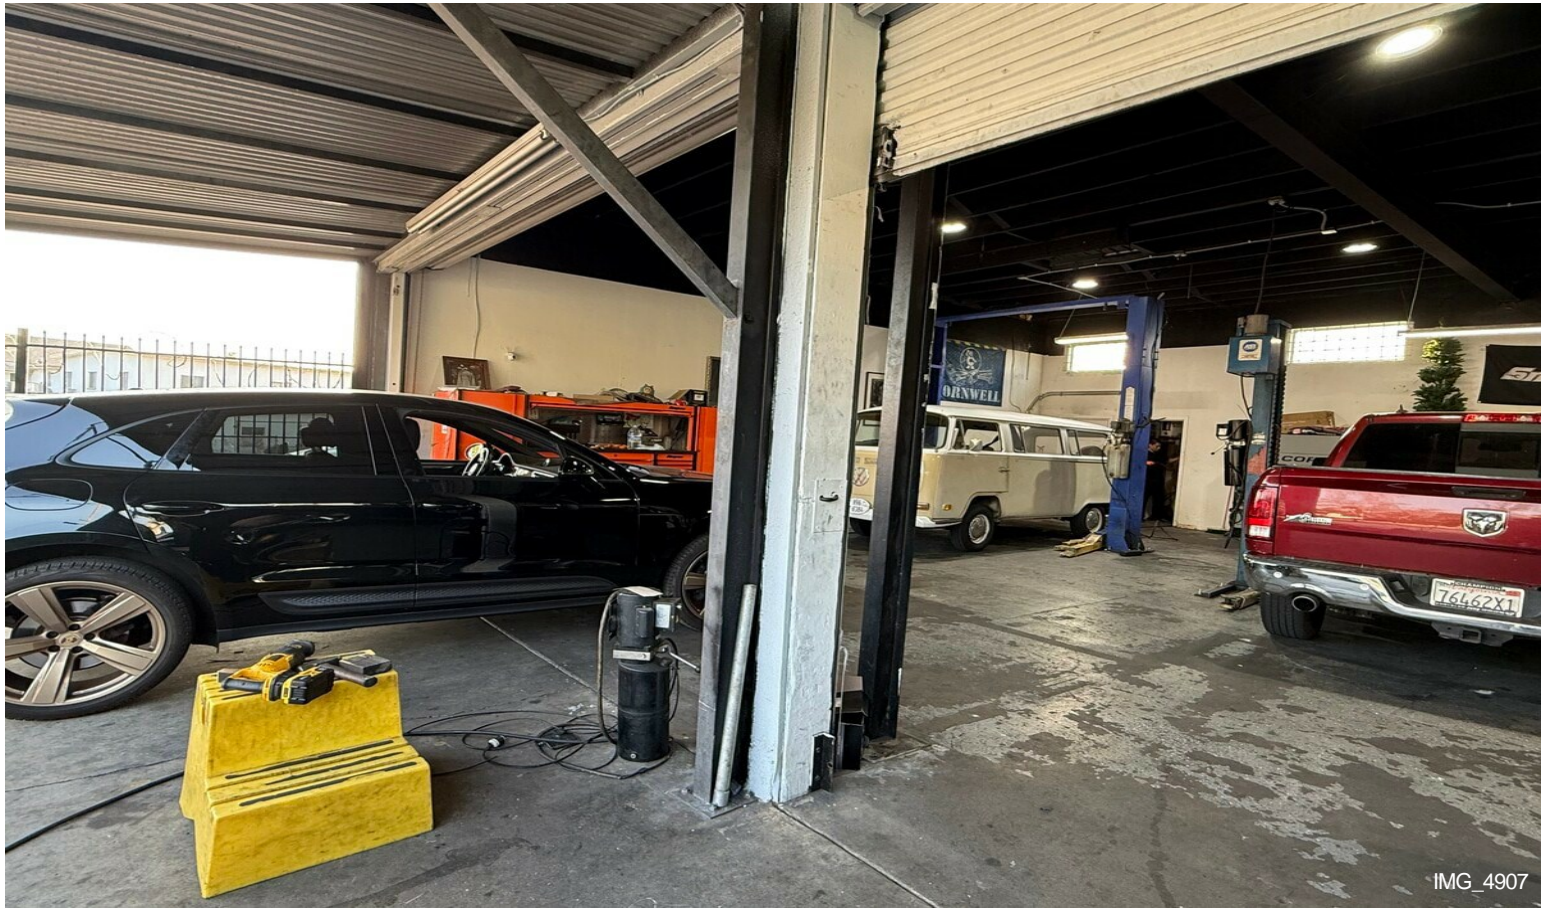

(747) 279-8218

Rare Auto-Use Commercial Property.

\$1,499,999

Rare Auto-Use Commercial Property with Fully Licensed Business – 2315 Fair Oaks Ave, Altadena

A truly exceptional opportunity to own a hard-to-find, fully approved auto-use commercial property in the heart of Altadena. Properties with legal automotive zoning and active business licensing are extremely rare in this area — making this a standout investment and owner-user opportunity.

This single-story commercial building offers approximately 1,715 square feet on a 4,030 square foot lot, zoned C3 General Commercial, with grandfathered and approved automotive use — ideal for auto repair, detailing, specialty garage, light mechanical...

- Super Rare Auto-Use Commercial Property with Fully Licensed Business – 2315 Fair Oaks Ave, Altadena
- Super Rare Auto-Use
- Super Rare Auto-Use Fully Licensed Business

Price:	\$1,499,999
Property Type:	Retail
Property Subtype:	Auto Repair
Building Class:	C
Sale Type:	Owner User
Lot Size:	0.09 AC
Gross Building Area:	1,715 SF
No. Stories:	1
Year Built:	1957
Tenancy:	Single
Parking Ratio:	0/1,000 SF
Clear Ceiling Height:	13 FT
Zoning Description:	LCC3YY
APN / Parcel ID:	5835-014-002
Walk Score ®:	72 (Very Walkable)

Major Tenant Information

Tenant	SF Occupied	Lease Expired
2315 Fair Oaks, LLC	-	
Sid's Auto Repair Inc	-	

2315 Fair Oaks Ave, Altadena, CA 91001

Property Photos

Property Photos

IMG_4916

IMG_4922

Property Photos