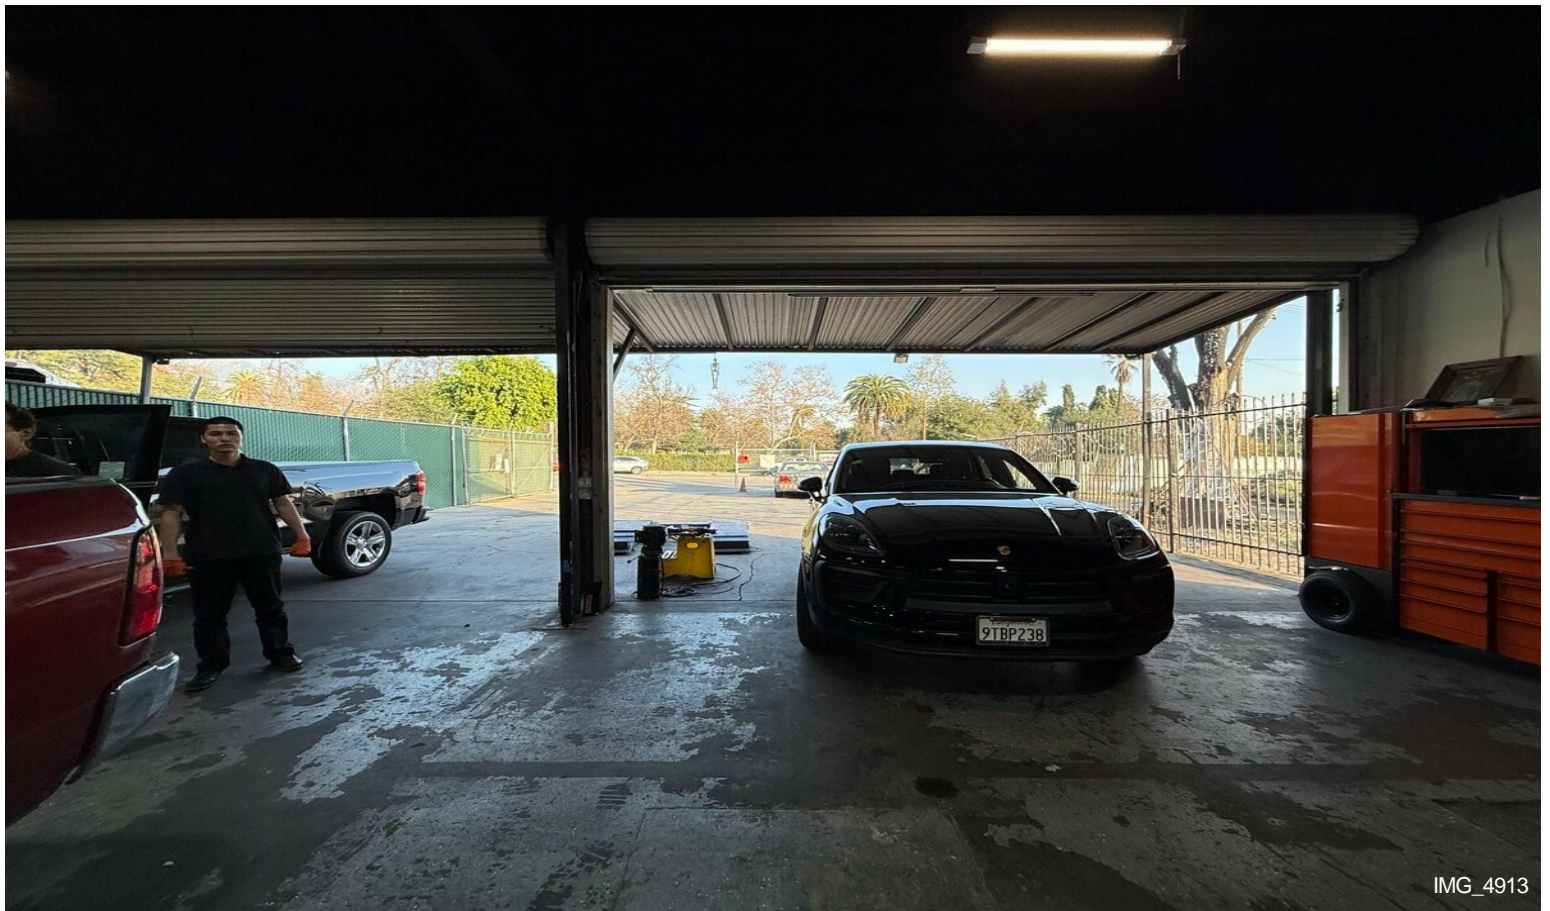

(747) 279-8218

Rare Auto-Use Commercial Property.

\$1,499,999

Rare Auto-Use Commercial Property with Fully Licensed Business – 2315 Fair Oaks Ave, Altadena

A truly exceptional opportunity to own a hard-to-find, fully approved auto-use commercial property in the heart of Altadena. Properties with legal automotive zoning and active business licensing are extremely rare in this area — making this a standout investment and owner-user opportunity.

This single-story commercial building offers approximately 1,715 square feet on a 4,030 square foot lot, zoned C3 General Commercial, with grandfathered and approved automotive use — ideal for auto repair, detailing, specialty garage, light mechanical...

- Super Rare Auto-Use Commercial Property with Fully Licensed Business – 2315 Fair Oaks Ave, Altadena
- Super Rare Auto-Use
- Super Rare Auto-Use Fully Licensed Business

Price:	\$1,499,999
Property Type:	Retail
Property Subtype:	Auto Repair
Building Class:	C
Sale Type:	Owner User
Lot Size:	0.09 AC
Gross Building Area:	1,715 SF
No. Stories:	1
Year Built:	1957
Tenancy:	Single
Parking Ratio:	0/1,000 SF
Clear Ceiling Height:	13 FT
Zoning Description:	LCC3YY
APN / Parcel ID:	5835-014-002
Walk Score ®:	72 (Very Walkable)

Major Tenant Information

Tenant	SF Occupied	Lease Expired
2315 Fair Oaks, LLC	-	
Sid's Auto Repair Inc	-	

2315 Fair Oaks Ave, Altadena, CA 91001

Property Photos

Property Photos

IMG_4916

IMG_4922

Property Photos