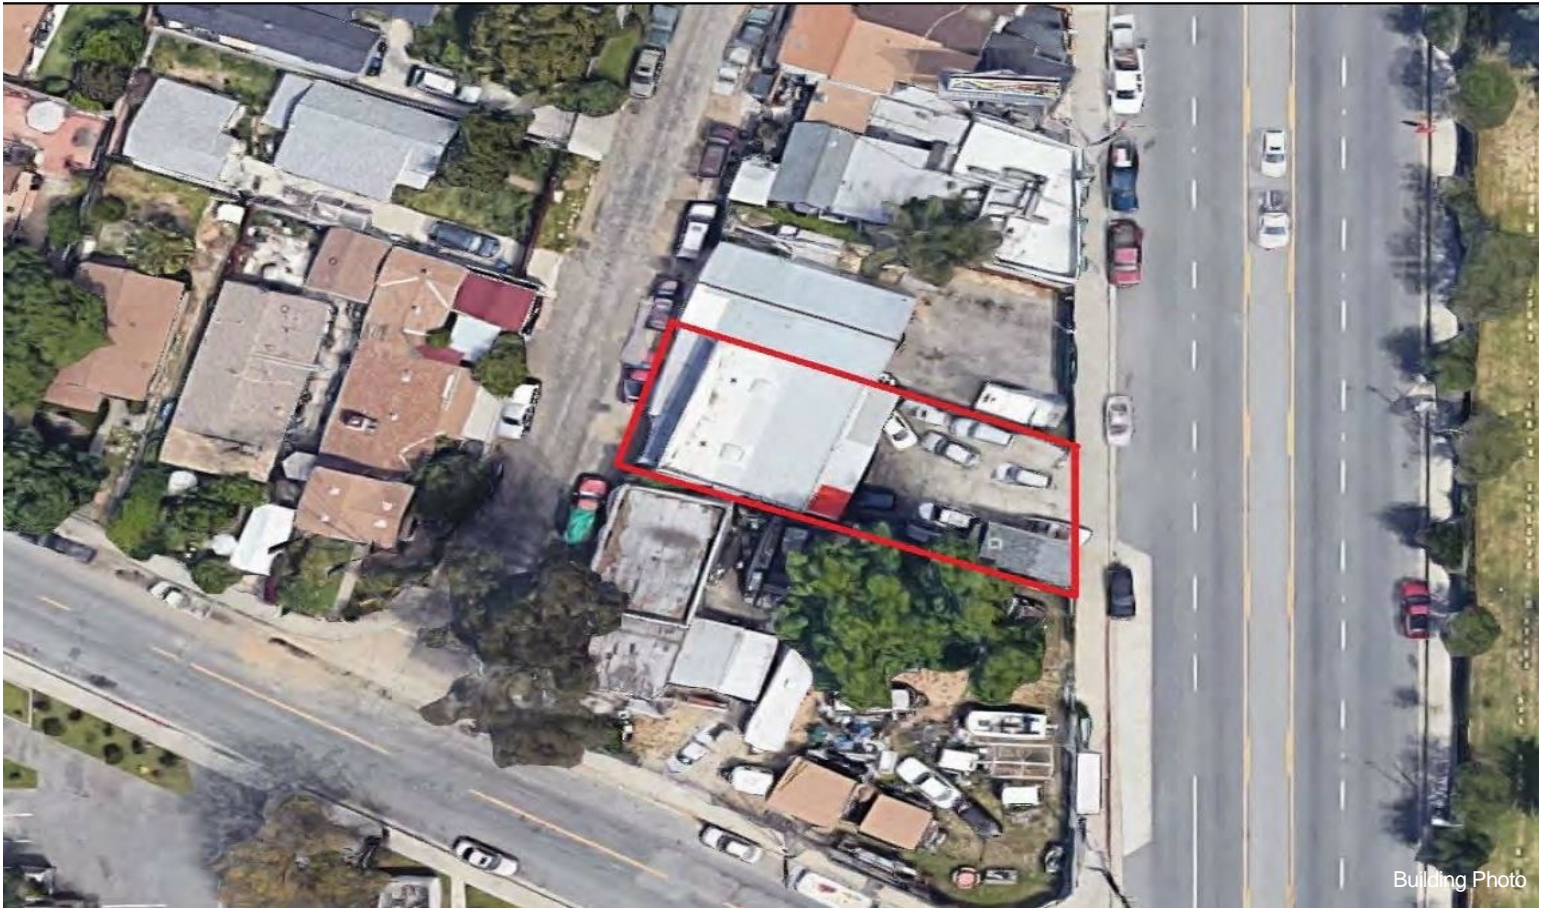

This single-story commercial building offers approximately 1,715 square feet on a 4,030 square foot lot, zoned C3 General Commercial, with grandfathered and approved automotive use — ideal for auto repair, detailing, specialty garage, light mechanical...

Property Photos

IMG_4933

IMG_4938

Property Photos

Building Photo

Primary Photo

Property Photos

Building Photo