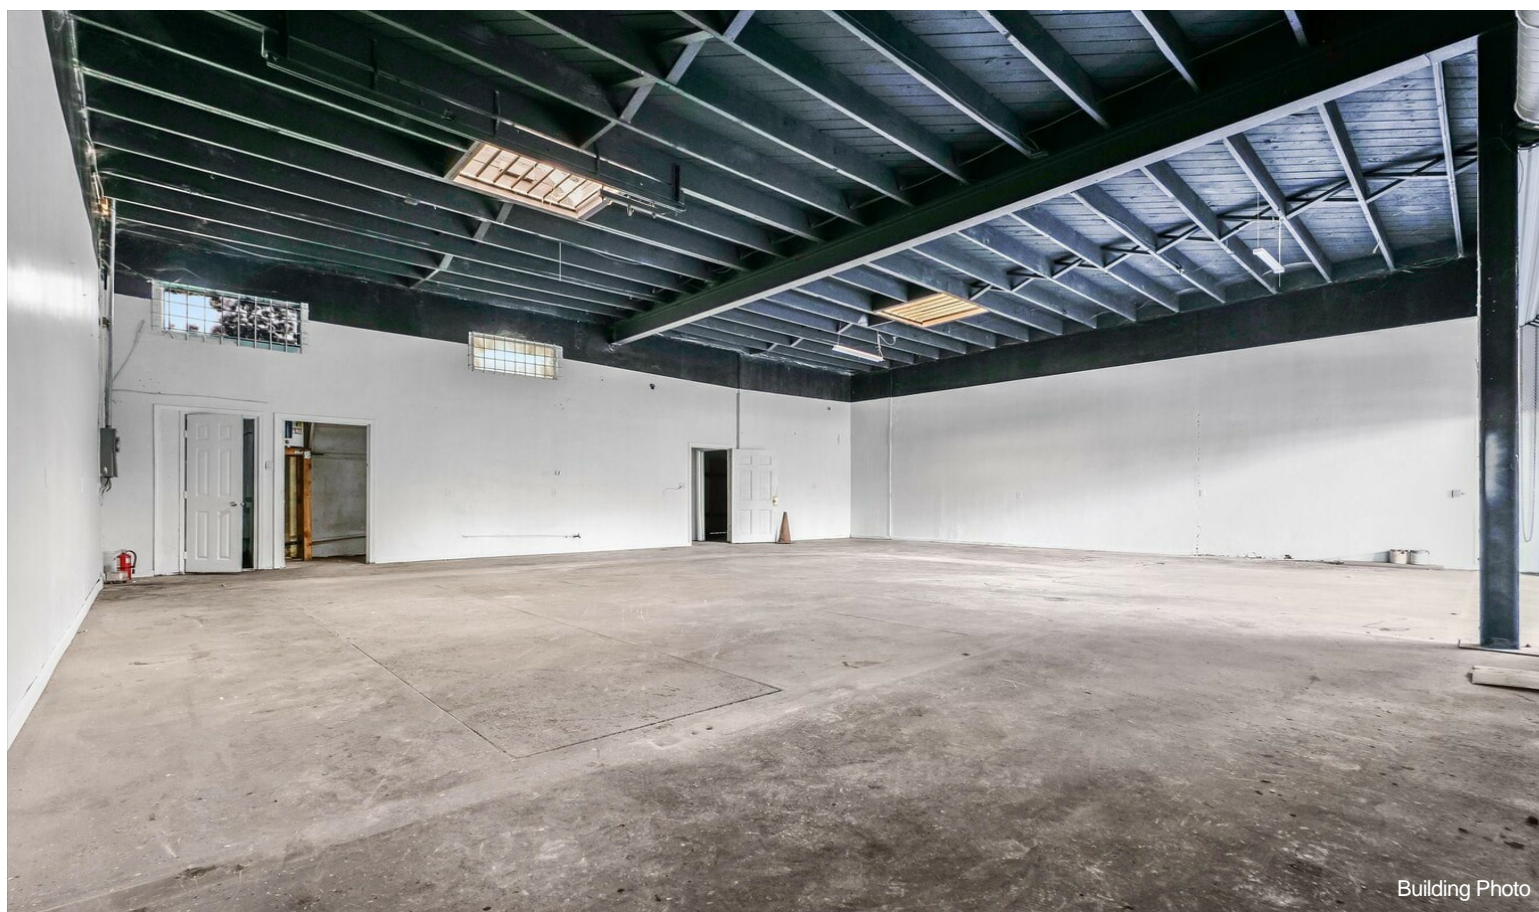

This single-story commercial building offers approximately 1,715 square feet on a 4,030 square foot lot, zoned C3 General Commercial, with grandfathered and approved automotive use — ideal for auto repair, detailing, specialty garage, light mechanical...

- Super Rare Auto-Use Commercial Property with Fully Licensed Business – 2315 Fair Oaks Ave, Altadena
- Super Rare Auto-Use
- Super Rare Auto-Use Fully Licensed Business

Price:	\$1,499,999
Property Type:	Retail
Property Subtype:	Auto Repair
Building Class:	C
Sale Type:	Owner User
Lot Size:	0.09 AC
Gross Building Area:	1,715 SF
No. Stories:	1
Year Built:	1957
Tenancy:	Single
Parking Ratio:	0/1,000 SF
Clear Ceiling Height:	13 FT
Zoning Description:	LCC3YY
APN / Parcel ID:	5835-014-002
Walk Score ®:	72 (Very Walkable)

Property Photos

IMG_4933

IMG_4938

Property Photos

Building Photo

Primary Photo

Property Photos

Building Photo

Property Photos

Building Photo

Interior Photo

Property Photos

Interior Photo

Building Photo

Property Photos

Property Photos