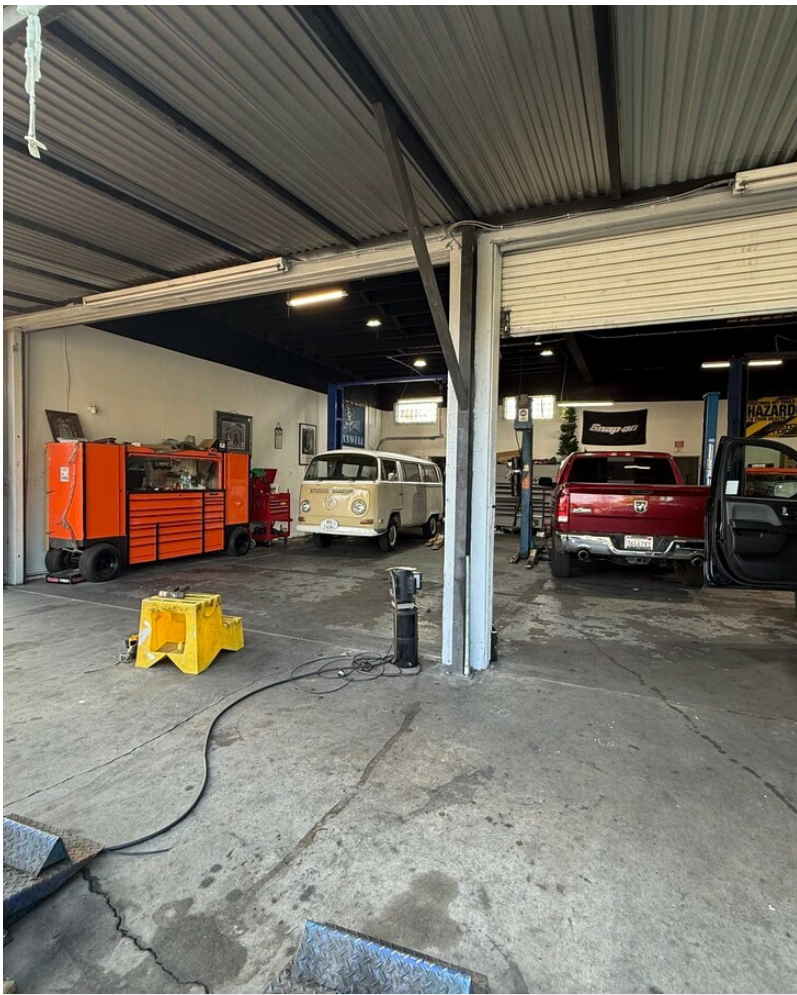

(747) 279-8218

Rare Auto-Use Commercial Property.

\$1,499,999

Rare Auto-Use Commercial Property with Fully Licensed Business – 2315 Fair Oaks Ave, Altadena

A truly exceptional opportunity to own a hard-to-find, fully approved auto-use commercial property in the heart of Altadena. Properties with legal automotive zoning and active business licensing are extremely rare in this area — making this a standout investment and owner-user opportunity.

This single-story commercial building offers approximately 1,715 square feet on a 4,030 square foot lot, zoned C3 General Commercial, with grandfathered and approved automotive use — ideal for auto repair, detailing, specialty garage, light mechanical...

- Super Rare Auto-Use Commercial Property with Fully Licensed Business – 2315 Fair Oaks Ave, Altadena
- Super Rare Auto-Use
- Super Rare Auto-Use Fully Licensed Business

Price:	\$1,499,999
Property Type:	Retail
Property Subtype:	Auto Repair
Building Class:	C
Sale Type:	Owner User
Lot Size:	0.09 AC
Gross Building Area:	1,715 SF
No. Stories:	1
Year Built:	1957
Tenancy:	Single
Parking Ratio:	0/1,000 SF
Clear Ceiling Height:	13 FT
Zoning Description:	LCC3YY
APN / Parcel ID:	5835-014-002
Walk Score ®:	72 (Very Walkable)