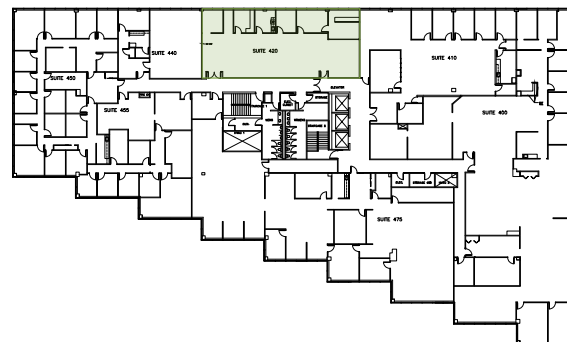

FLOOR PLANS Fourth Floor

Suite 420 | SF: 3,048

For information contact:
IGNACIO FELLER
Commercial Real Estate Director
(847) 777-9513
ifeller@ohareoffices.com
OhareOffices.com