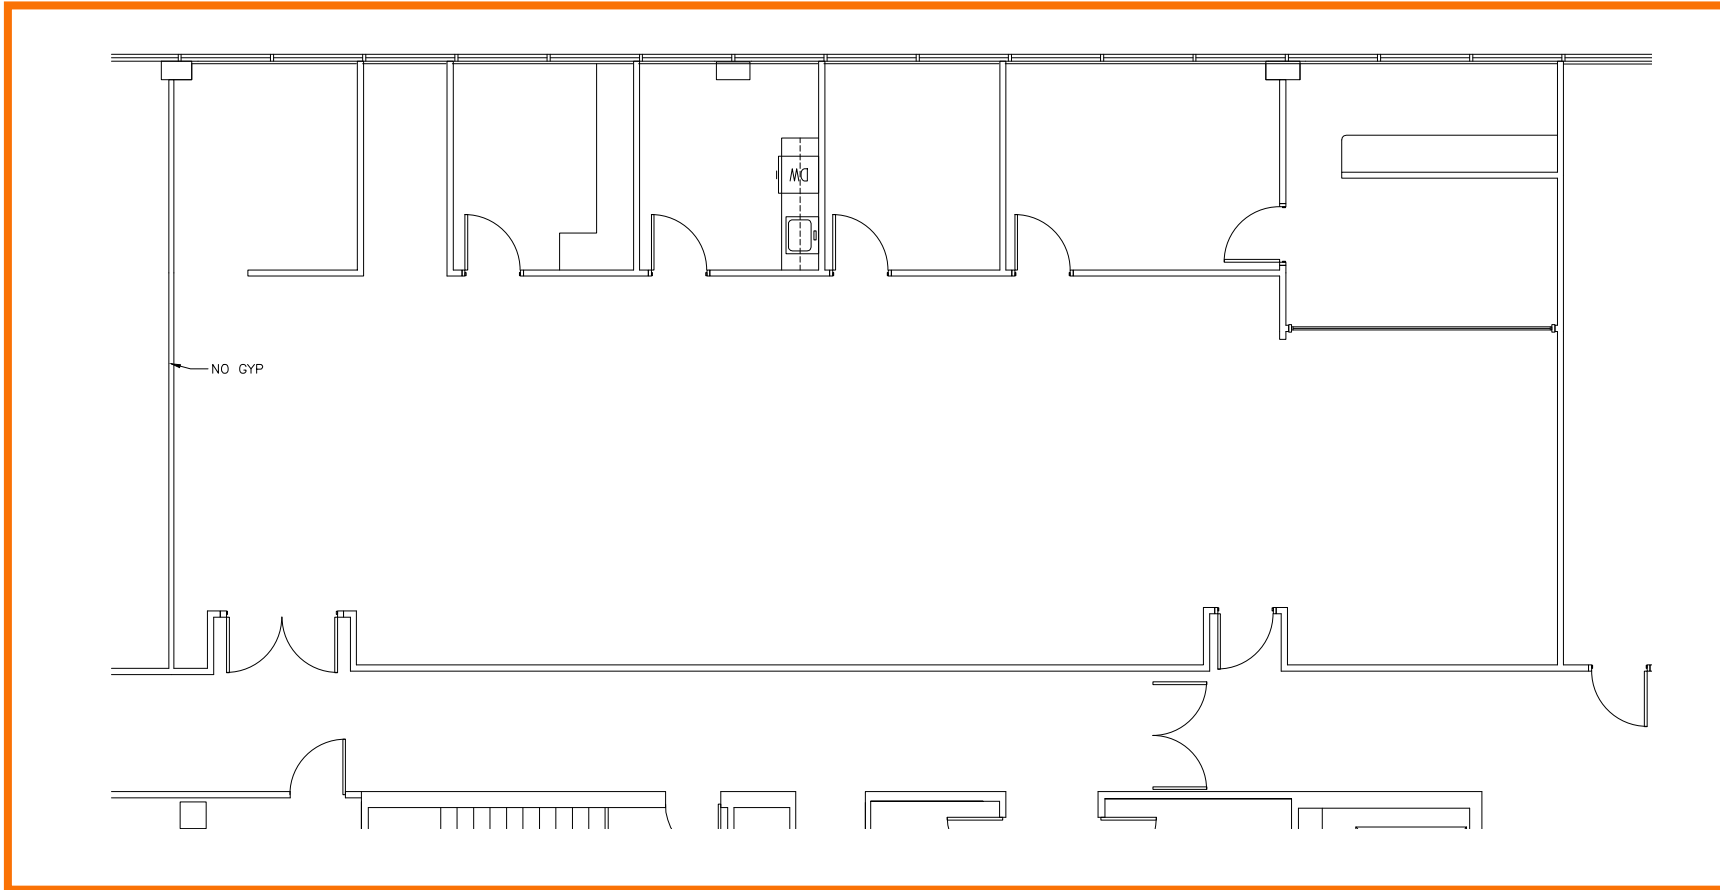

FLOOR PLANS Fourth Floor

Suite 420 | SF: 3,048

For information contact:
IGNACIO FELLER
Commercial Real Estate Director
(847) 777-9513
ifeller@ohareoffices.com
OhareOffices.com