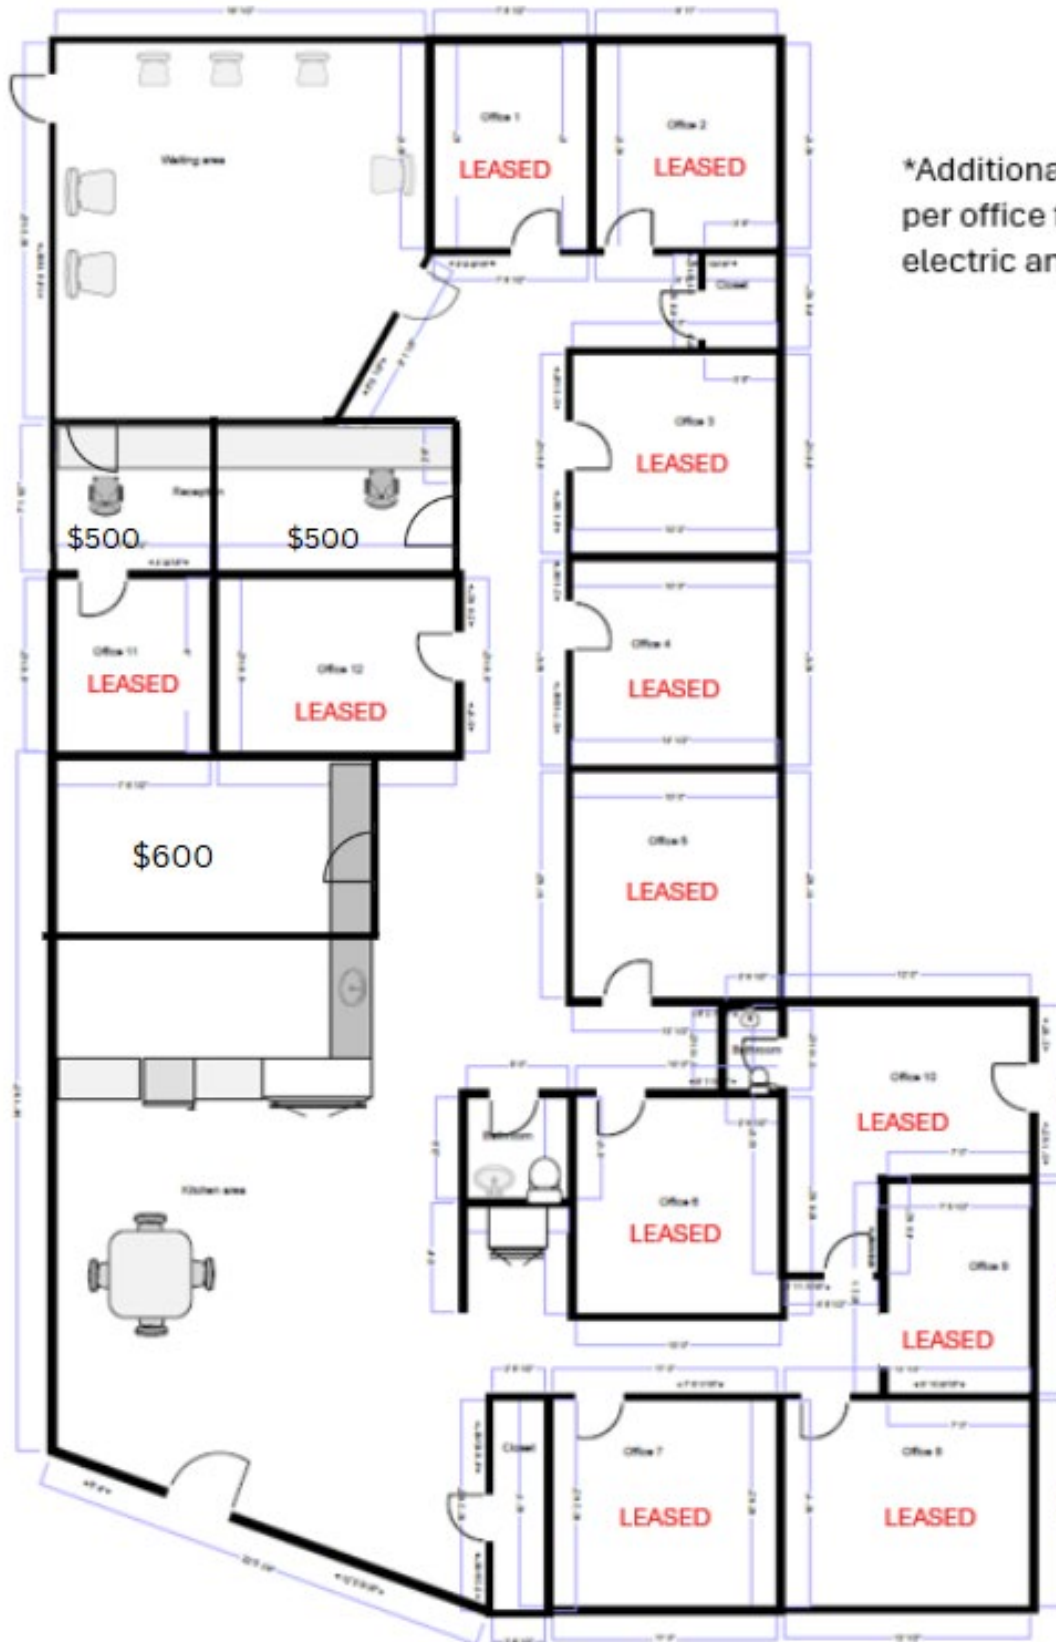

215 Toll Gate Road | Warwick, RI

3rd Floor

*Additional \$75 per month per office for internet, electric and janitorial.