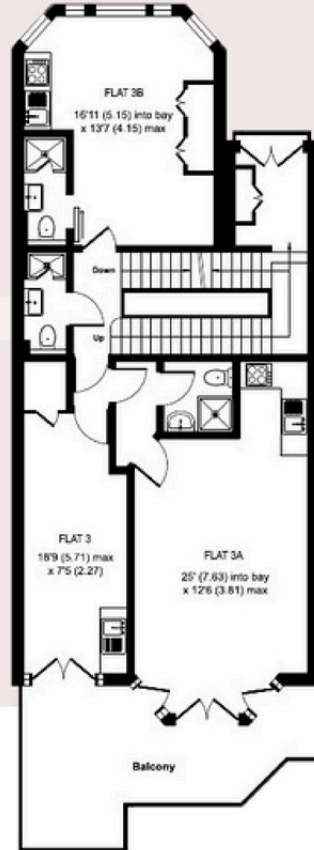

FLOORPLAN

MEZZANINE

Floor plans are for illustrative purposes only. Not to scale.

APPROX. GROSS INTERNAL AREA = 5,294 sqft / 491.8 sqm

FLOORPLAN

FIRST FLOOR MEZZANINE

LOWER GROUND FLOOR

GROUND FLOOR

FIRST FLOOR

SECOND FLOOR

THIRD FLOOR

FOURTH FLOOR

Floor plans are for illustrative purposes only. Not to scale.

APPROX. GROSS INTERNAL AREA = 5,671 sqft / 526,7 sqm

FLOORPLAN

MEZZANINE

LOWER GROUND FLOOR

GROUND FLOOR

FIRST FLOOR

SECOND FLOOR

THIRD FLOOR

FOURTH FLOOR

Floor plans are for illustrative purposes only. Not to scale.

APPROX. GROSS INTERNAL AREA = 5,628 sqft / 522.8 sqm