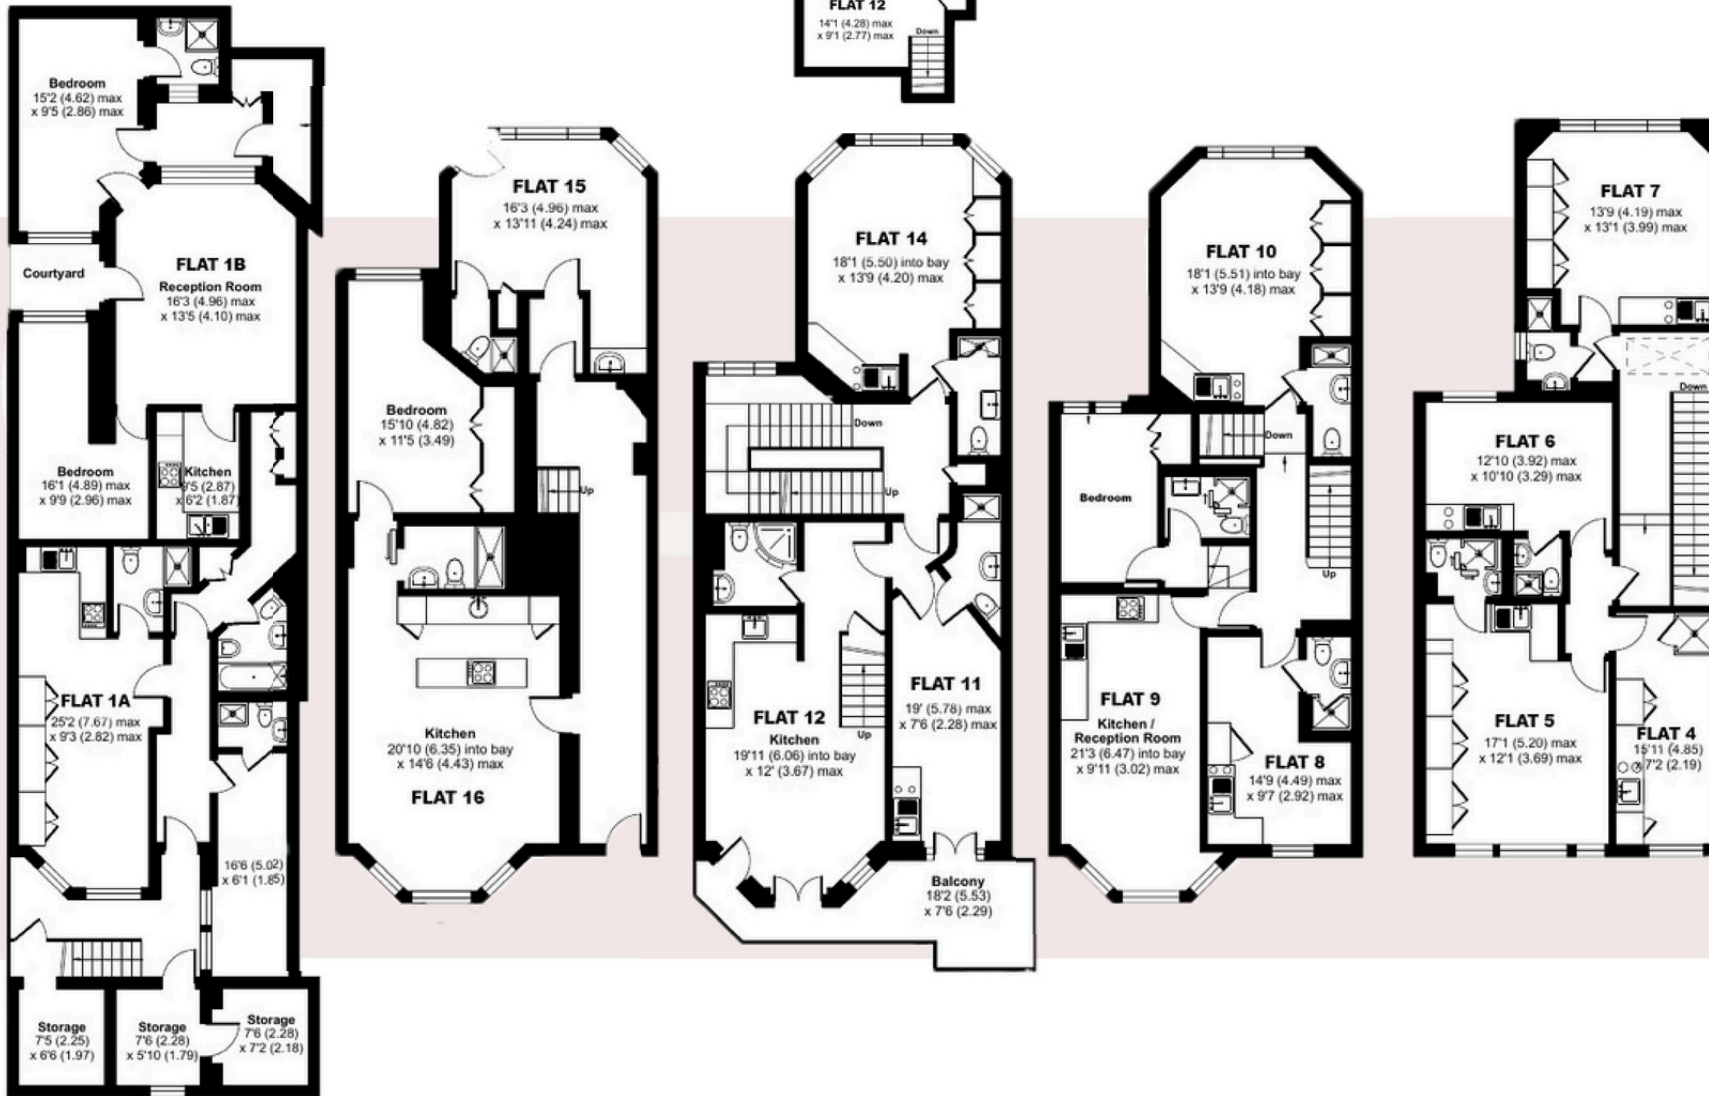

FLOORPLAN

MEZZANINE

Floor plans are for illustrative purposes only. Not to scale.

APPROX. GROSS INTERNAL AREA = 5,294 sqft / 491.8 sqm

FLOORPLAN

FIRST FLOOR MEZZANINE

LOWER GROUND FLOOR

GROUND FLOOR

FIRST FLOOR

SECOND FLOOR

THIRD FLOOR

FOURTH FLOOR

Floor plans are for illustrative purposes only. Not to scale.

APPROX. GROSS INTERNAL AREA = 5,671 sqft / 526,7 sqm

FLOORPLAN

MEZZANINE

LOWER GROUND FLOOR

GROUND FLOOR

FIRST FLOOR

SECOND FLOOR

THIRD FLOOR

FOURTH FLOOR

Floor plans are for illustrative purposes only. Not to scale.

APPROX. GROSS INTERNAL AREA = 5,628 sqft / 522.8 sqm