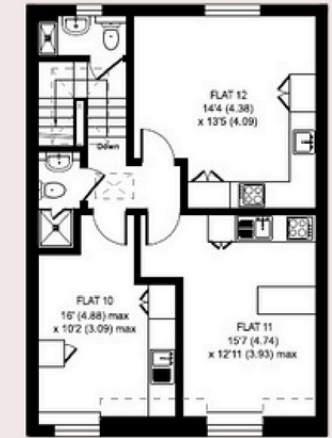

FLOORPLAN

MEZZANINE

Floor plans are for illustrative purposes only. Not to scale.

APPROX. GROSS INTERNAL AREA = 5,294 sqft / 491.8 sqm

FLOORPLAN

FIRST FLOOR MEZZANINE

LOWER GROUND FLOOR

GROUND FLOOR

FIRST FLOOR

SECOND FLOOR

THIRD FLOOR

FOURTH FLOOR

Floor plans are for illustrative purposes only. Not to scale.

APPROX. GROSS INTERNAL AREA = 5,671 sqft / 526,7 sqm

FLOORPLAN

MEZZANINE

LOWER GROUND FLOOR

GROUND FLOOR

FIRST FLOOR

SECOND FLOOR

THIRD FLOOR

FOURTH FLOOR

Floor plans are for illustrative purposes only. Not to scale.

APPROX. GROSS INTERNAL AREA = 5,628 sqft / 522.8 sqm