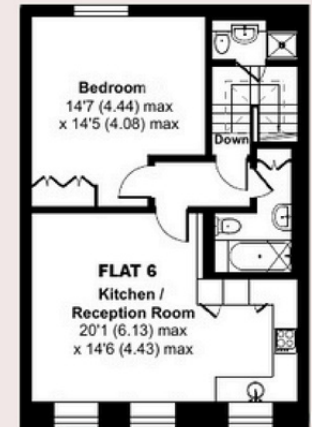

FLOORPLAN

MEZZANINE

Floor plans are for illustrative purposes only. Not to scale.

APPROX. GROSS INTERNAL AREA = 5,294 sqft / 491.8 sqm

FLOORPLAN

FIRST FLOOR MEZZANINE

LOWER GROUND FLOOR

GROUND FLOOR

FIRST FLOOR

SECOND FLOOR

THIRD FLOOR

FOURTH FLOOR

Floor plans are for illustrative purposes only. Not to scale.

APPROX. GROSS INTERNAL AREA = 5,671 sqft / 526,7 sqm

FLOORPLAN

MEZZANINE

LOWER GROUND FLOOR

GROUND FLOOR

FIRST FLOOR

SECOND FLOOR

THIRD FLOOR

FOURTH FLOOR

Floor plans are for illustrative purposes only. Not to scale.

APPROX. GROSS INTERNAL AREA = 5,628 sqft / 522.8 sqm