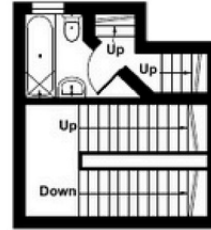

FLOORPLAN

MEZZANINE

Floor plans are for illustrative purposes only. Not to scale.

APPROX. GROSS INTERNAL AREA = 5,294 sqft / 491.8 sqm

FLOORPLAN

FIRST FLOOR MEZZANINE

LOWER GROUND FLOOR

GROUND FLOOR

FIRST FLOOR

SECOND FLOOR

THIRD FLOOR

FOURTH FLOOR

Floor plans are for illustrative purposes only. Not to scale.

APPROX. GROSS INTERNAL AREA = 5,671 sqft / 526,7 sqm

FLOORPLAN

MEZZANINE

LOWER GROUND FLOOR

GROUND FLOOR

FIRST FLOOR

SECOND FLOOR

THIRD FLOOR

FOURTH FLOOR

Floor plans are for illustrative purposes only. Not to scale.

APPROX. GROSS INTERNAL AREA = 5,628 sqft / 522.8 sqm