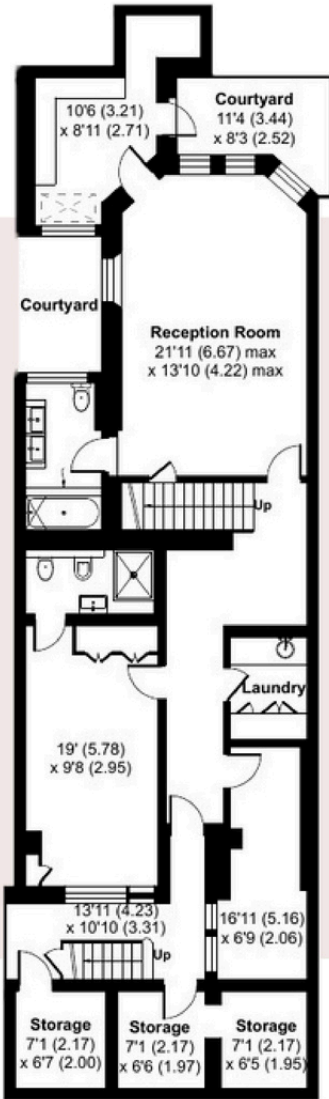

FLOORPLAN

MEZZANINE

Floor plans are for illustrative purposes only. Not to scale.

APPROX. GROSS INTERNAL AREA = 5,294 sqft / 491.8 sqm

FLOORPLAN

FIRST FLOOR MEZZANINE

LOWER GROUND FLOOR

GROUND FLOOR

FIRST FLOOR

SECOND FLOOR

THIRD FLOOR

FOURTH FLOOR

Floor plans are for illustrative purposes only. Not to scale.

APPROX. GROSS INTERNAL AREA = 5,671 sqft / 526,7 sqm

FLOORPLAN

MEZZANINE

LOWER GROUND FLOOR

GROUND FLOOR

FIRST FLOOR

SECOND FLOOR

THIRD FLOOR

FOURTH FLOOR

Floor plans are for illustrative purposes only. Not to scale.

APPROX. GROSS INTERNAL AREA = 5,628 sqft / 522.8 sqm