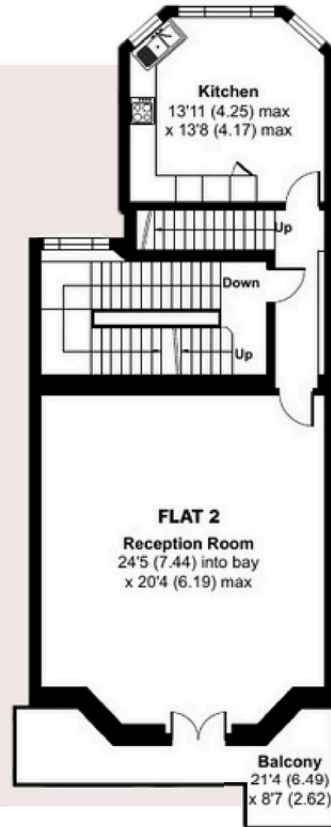

FLOORPLAN

MEZZANINE

Floor plans are for illustrative purposes only. Not to scale.

APPROX. GROSS INTERNAL AREA = 5,294 sqft / 491.8 sqm

FLOORPLAN

FIRST FLOOR MEZZANINE

LOWER GROUND FLOOR

GROUND FLOOR

FIRST FLOOR

SECOND FLOOR

THIRD FLOOR

FOURTH FLOOR

Floor plans are for illustrative purposes only. Not to scale.

APPROX. GROSS INTERNAL AREA = 5,671 sqft / 526,7 sqm

FLOORPLAN

MEZZANINE

LOWER GROUND FLOOR

GROUND FLOOR

FIRST FLOOR

SECOND FLOOR

THIRD FLOOR

FOURTH FLOOR

Floor plans are for illustrative purposes only. Not to scale.

APPROX. GROSS INTERNAL AREA = 5,628 sqft / 522.8 sqm