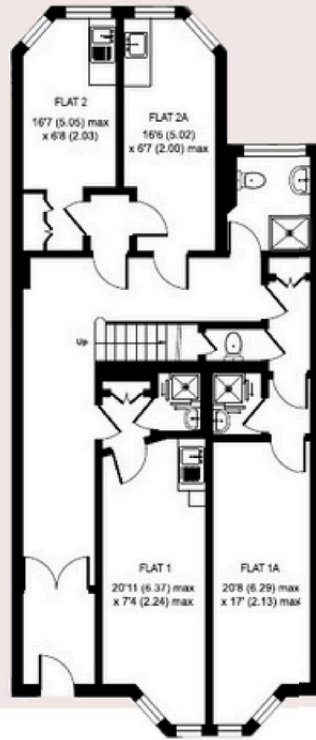

FLOORPLAN

MEZZANINE

Floor plans are for illustrative purposes only. Not to scale.

APPROX. GROSS INTERNAL AREA = 5,294 sqft / 491.8 sqm

FLOORPLAN

FIRST FLOOR MEZZANINE

LOWER GROUND FLOOR

GROUND FLOOR

FIRST FLOOR

SECOND FLOOR

THIRD FLOOR

FOURTH FLOOR

Floor plans are for illustrative purposes only. Not to scale.

APPROX. GROSS INTERNAL AREA = 5,671 sqft / 526,7 sqm

FLOORPLAN

MEZZANINE

LOWER GROUND FLOOR

GROUND FLOOR

FIRST FLOOR

SECOND FLOOR

THIRD FLOOR

FOURTH FLOOR

Floor plans are for illustrative purposes only. Not to scale.

APPROX. GROSS INTERNAL AREA = 5,628 sqft / 522.8 sqm