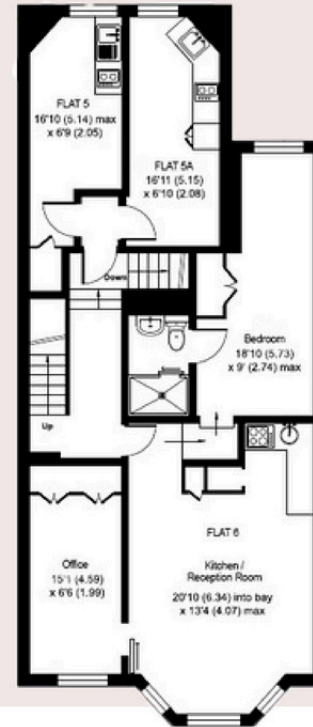

FLOORPLAN

MEZZANINE

Floor plans are for illustrative purposes only. Not to scale.

APPROX. GROSS INTERNAL AREA = 5,294 sqft / 491.8 sqm

FLOORPLAN

FIRST FLOOR MEZZANINE

LOWER GROUND FLOOR

GROUND FLOOR

FIRST FLOOR

SECOND FLOOR

THIRD FLOOR

FOURTH FLOOR

Floor plans are for illustrative purposes only. Not to scale.

APPROX. GROSS INTERNAL AREA = 5,671 sqft / 526,7 sqm

FLOORPLAN

MEZZANINE

LOWER GROUND FLOOR

GROUND FLOOR

FIRST FLOOR

SECOND FLOOR

THIRD FLOOR

FOURTH FLOOR

Floor plans are for illustrative purposes only. Not to scale.

APPROX. GROSS INTERNAL AREA = 5,628 sqft / 522.8 sqm