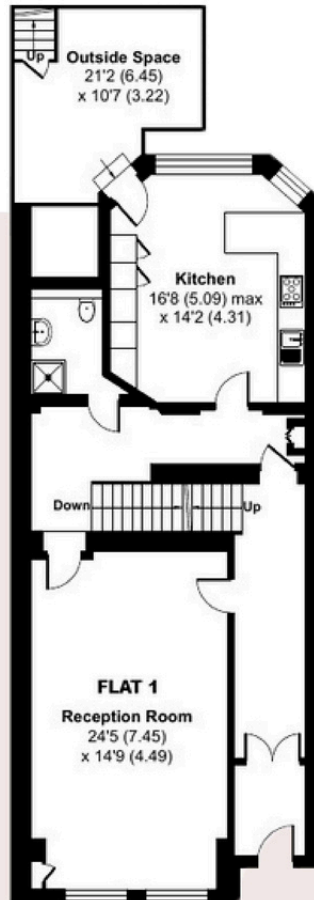

FLOORPLAN

MEZZANINE

Floor plans are for illustrative purposes only. Not to scale.

APPROX. GROSS INTERNAL AREA = 5,294 sqft / 491.8 sqm

FLOORPLAN

FIRST FLOOR MEZZANINE

LOWER GROUND FLOOR

GROUND FLOOR

FIRST FLOOR

SECOND FLOOR

THIRD FLOOR

FOURTH FLOOR

Floor plans are for illustrative purposes only. Not to scale.

APPROX. GROSS INTERNAL AREA = 5,671 sqft / 526,7 sqm

FLOORPLAN

MEZZANINE

LOWER GROUND FLOOR

GROUND FLOOR

FIRST FLOOR

SECOND FLOOR

THIRD FLOOR

FOURTH FLOOR

Floor plans are for illustrative purposes only. Not to scale.

APPROX. GROSS INTERNAL AREA = 5,628 sqft / 522.8 sqm