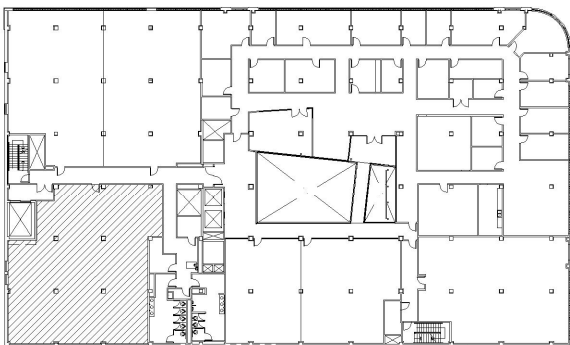

USEABLE AREA: 3,221 SF
RENTABLE AREA: 3,608 SF

BUILDING KEY
NO SCALE

517-903-EYDE (3933)