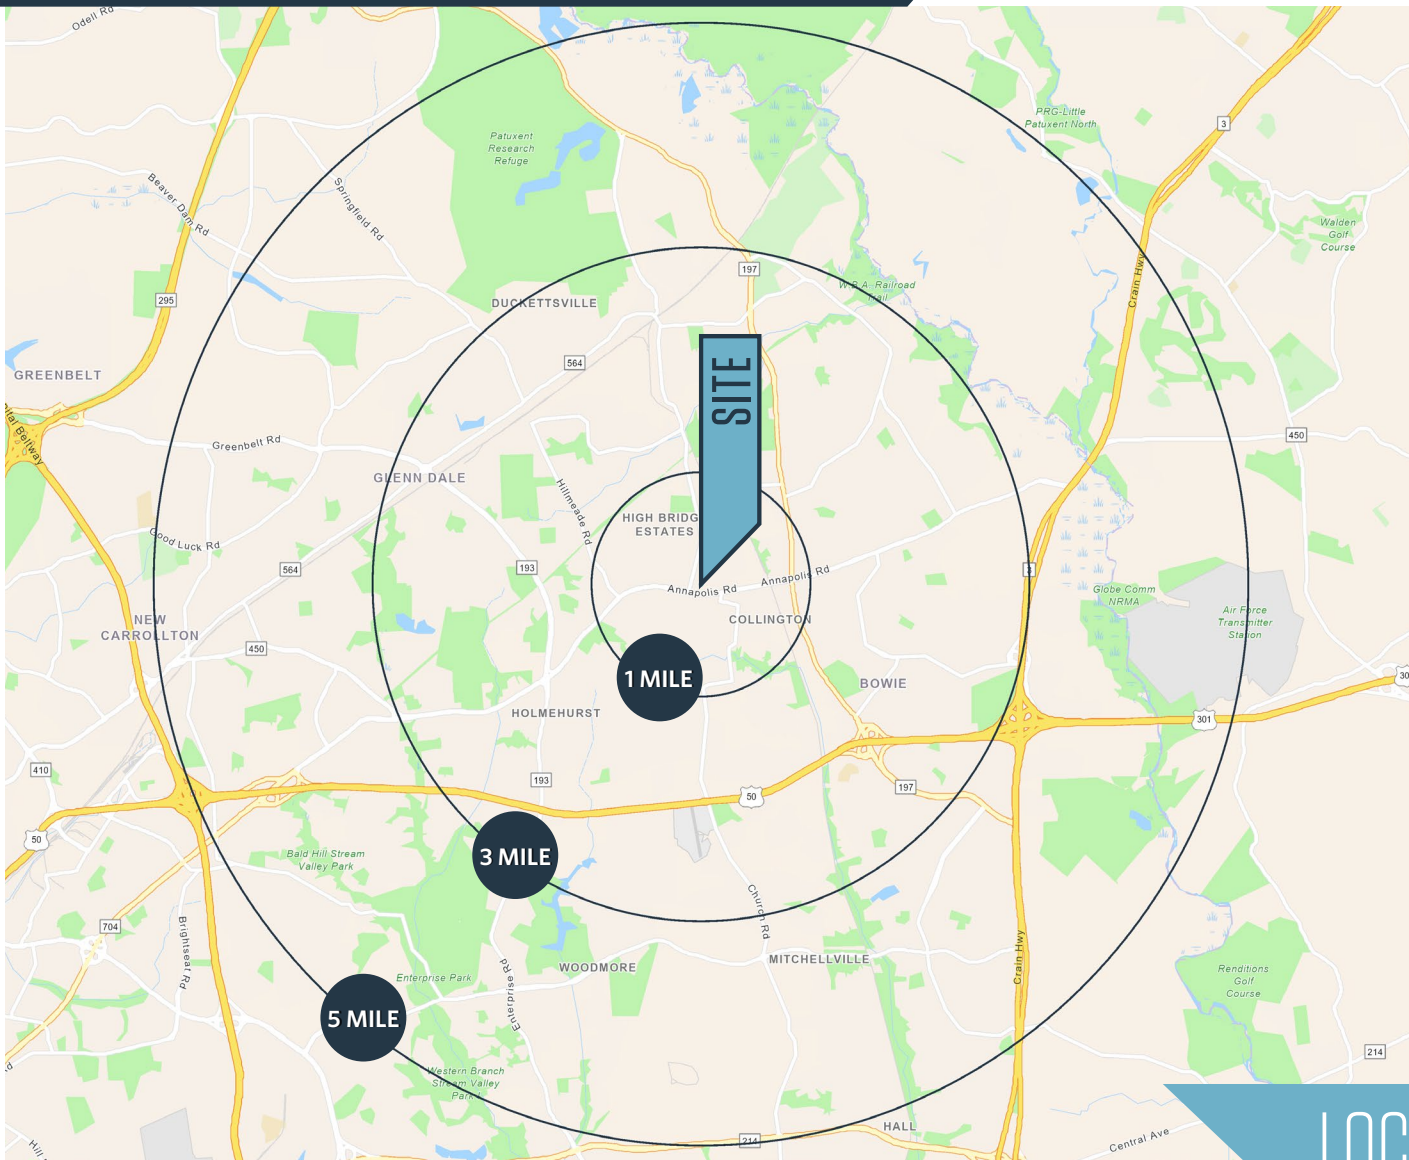

# THE SHOPPES AT HIGHBRIDGE

Highbridge Rd & Annapolis Rd, Bowie, MD 20720  
Prince George's County

JOIN:

- Located across from newly constructed Lidl at the signalized intersection of Annapolis Road and Highbridge Road
- CVS anchored center with a wide range of retail co-tenants serving the affluent Bowie population
- Seeking restaurants, retail, medical and professional services

# THE SHOPPES AT HIGHBRIDGE

Highbridge Rd & Annapolis Rd, Bowie, MD 20720  
Prince George's County

## DEMOGRAPHICS | 2024:

1-MILE	3-MILE	5-MILE
Population		
7,421	62,938	146,451
Daytime Population		
5,591	46,472	147,138
Households		
2,412	21,240	48,790
Average HH Income		
\$210,848	\$189,850	\$176,158