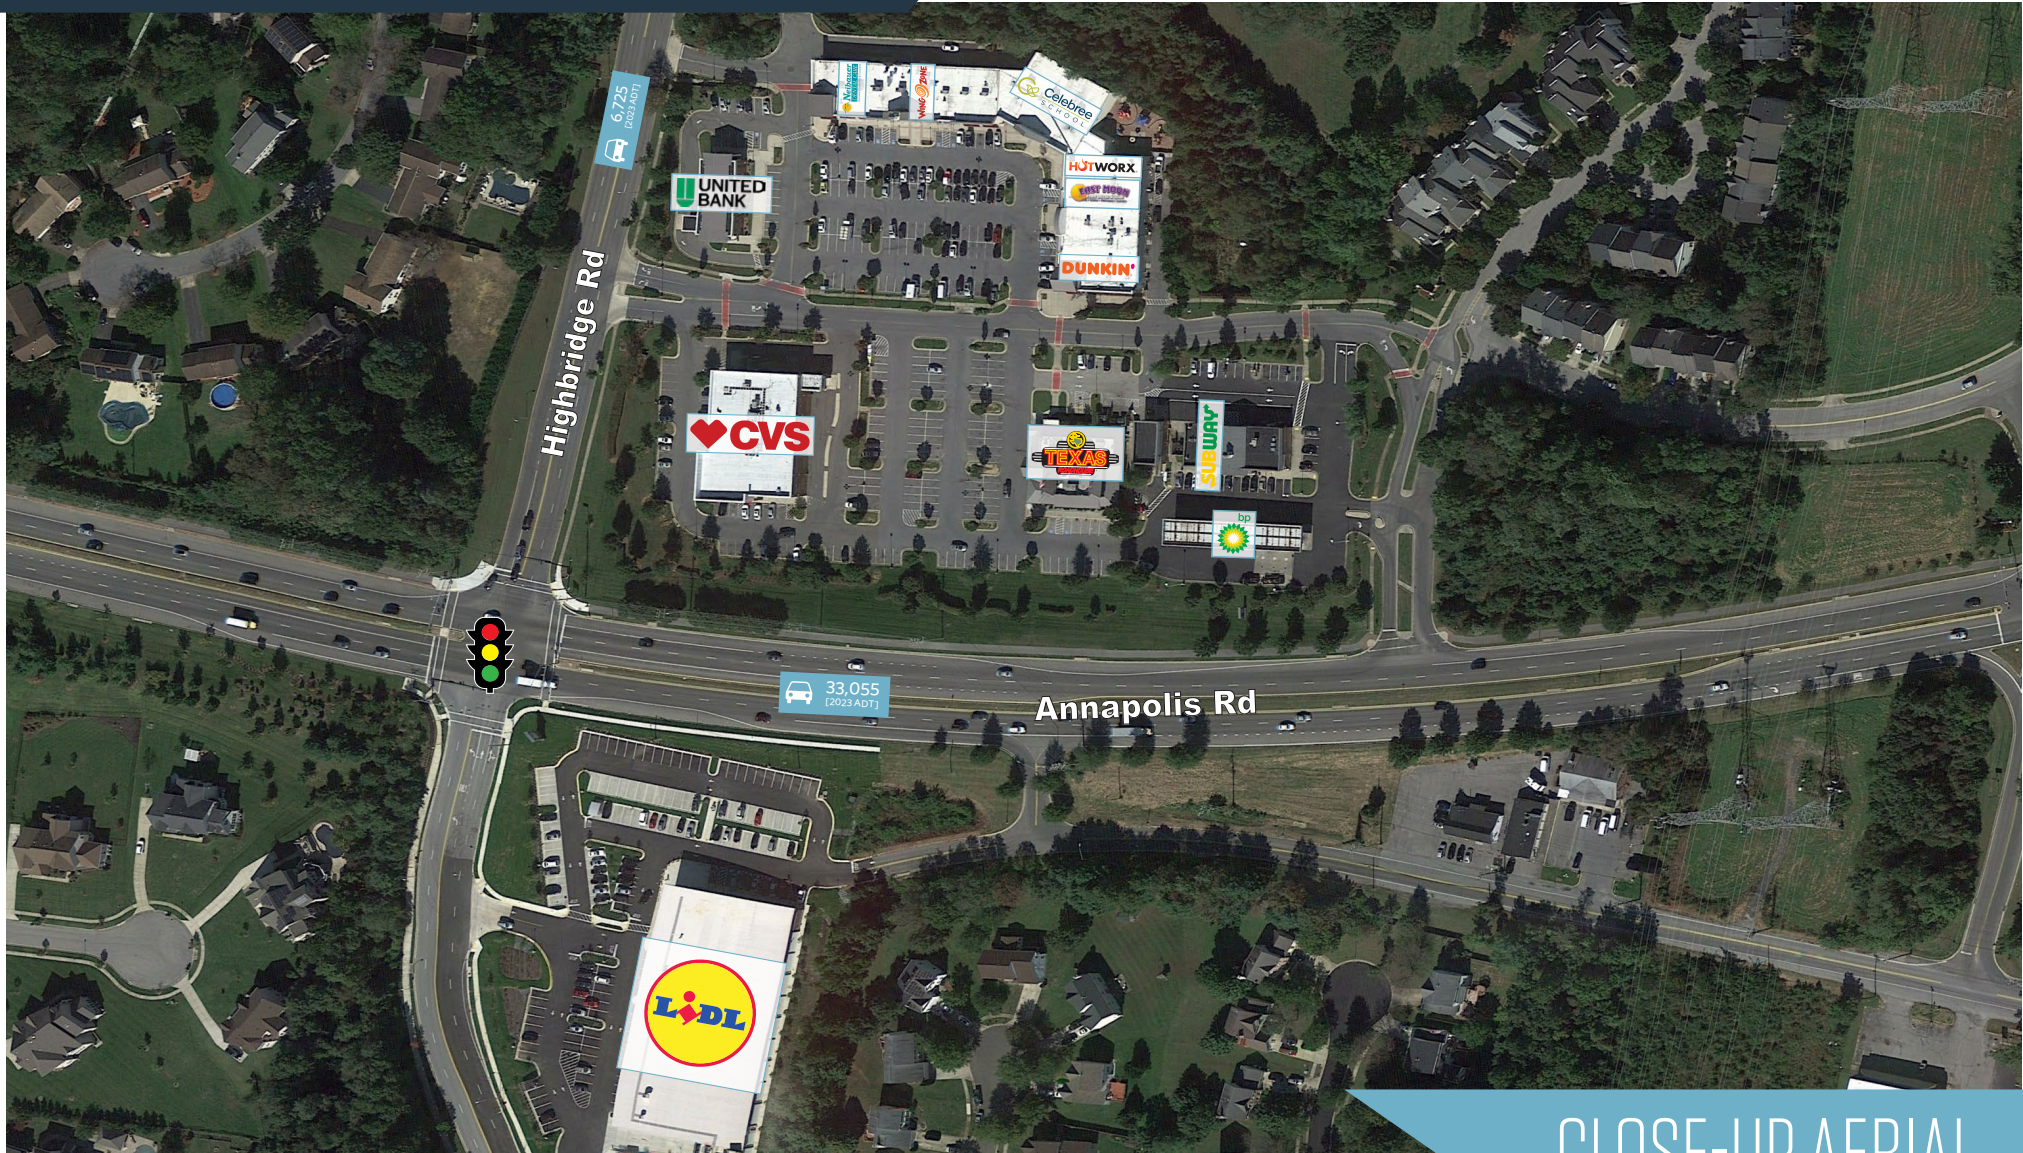

THE SHOPPES AT HIGHBRIDGE

Highbridge Rd & Annapolis Rd, Bowie, MD 20720
Prince George's County

CLOSE-UP AERIAL

Cooper Henry
chenry@klnb.com
443-632-2085

Ryan Minnehan
rminnehan@klnb.com
443-632-2088

Joe Mekulski
jmekulski@klnb.com
443-632-1343

100 West Road, Suite 505
Towson, MD 21204
klnb.com

klnb