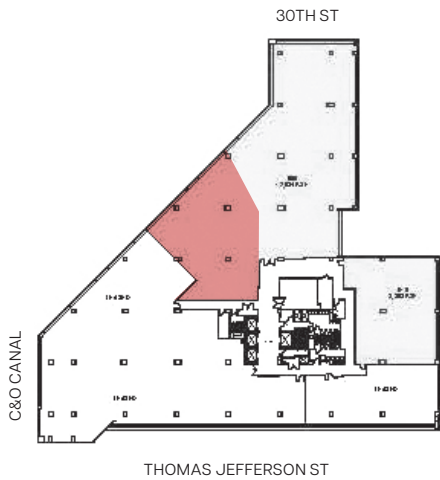

★ — THE — ★
FOUNDRY

1055 THOMAS JEFFERSON STREET NW

SUITE 600

3,617 RSF AVAILABLE

FOR QUESTIONS OR INQUIRIES, PLEASE CONTACT:

Scott Fetterolf

202.775.7012

Scott.Fetterolf@transwestern.com