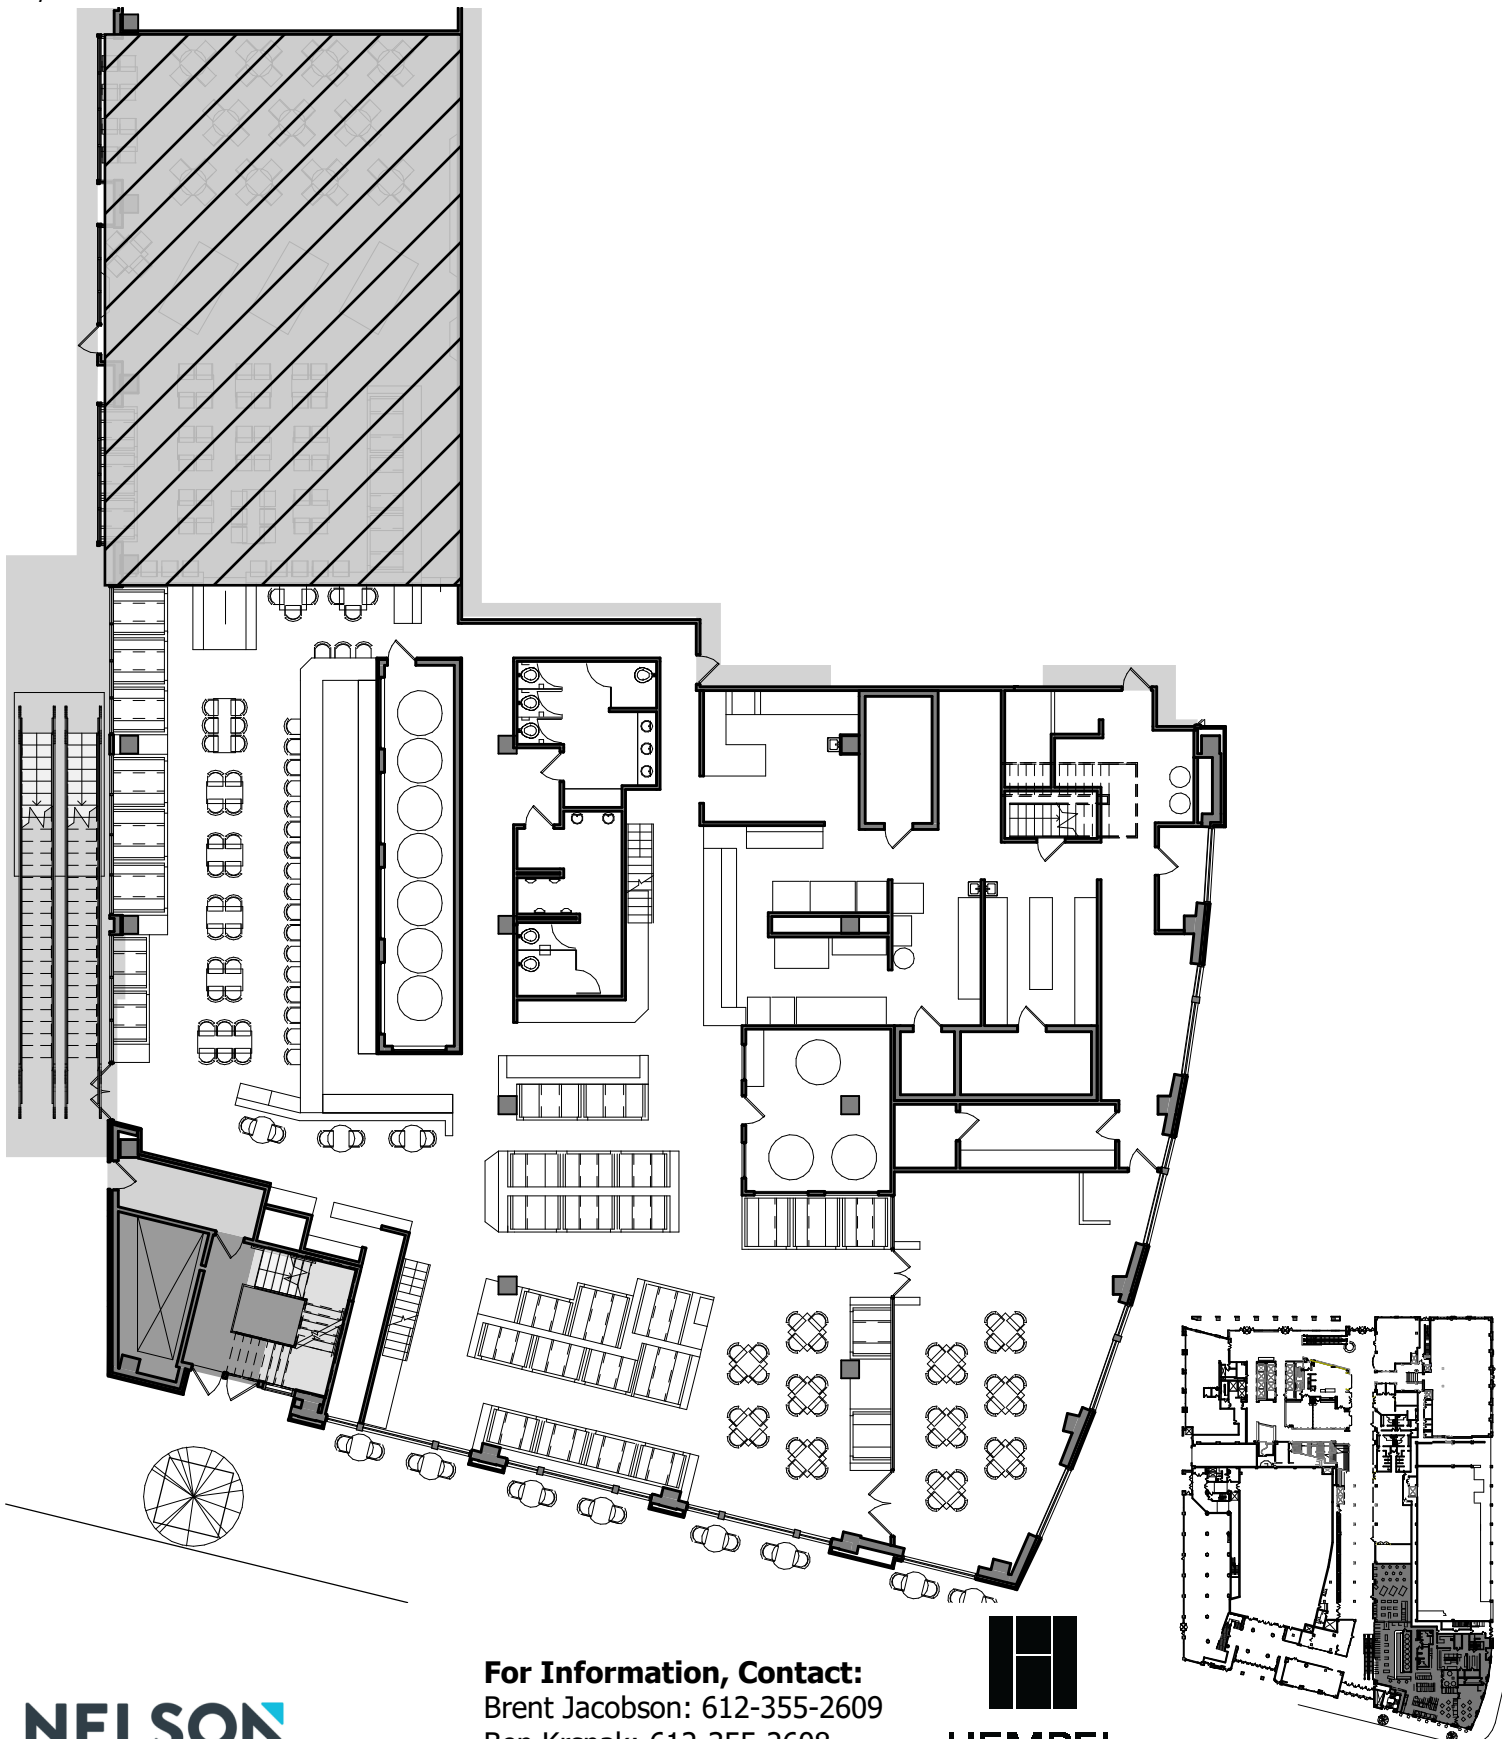

LASALLE PLAZA

Minneapolis, Minnesota

SUITE 0125 - SUITE AS-BUILT PLAN (15,335 RSF)

3/64" = 1'-0"

NELSON
Issue Date: 09/05/2023

For Information, Contact:
Brent Jacobson: 612-355-2609
Ben Krsnak: 612-355-2608
Julie Yeazle: 612-817-6315

FLOOR 1