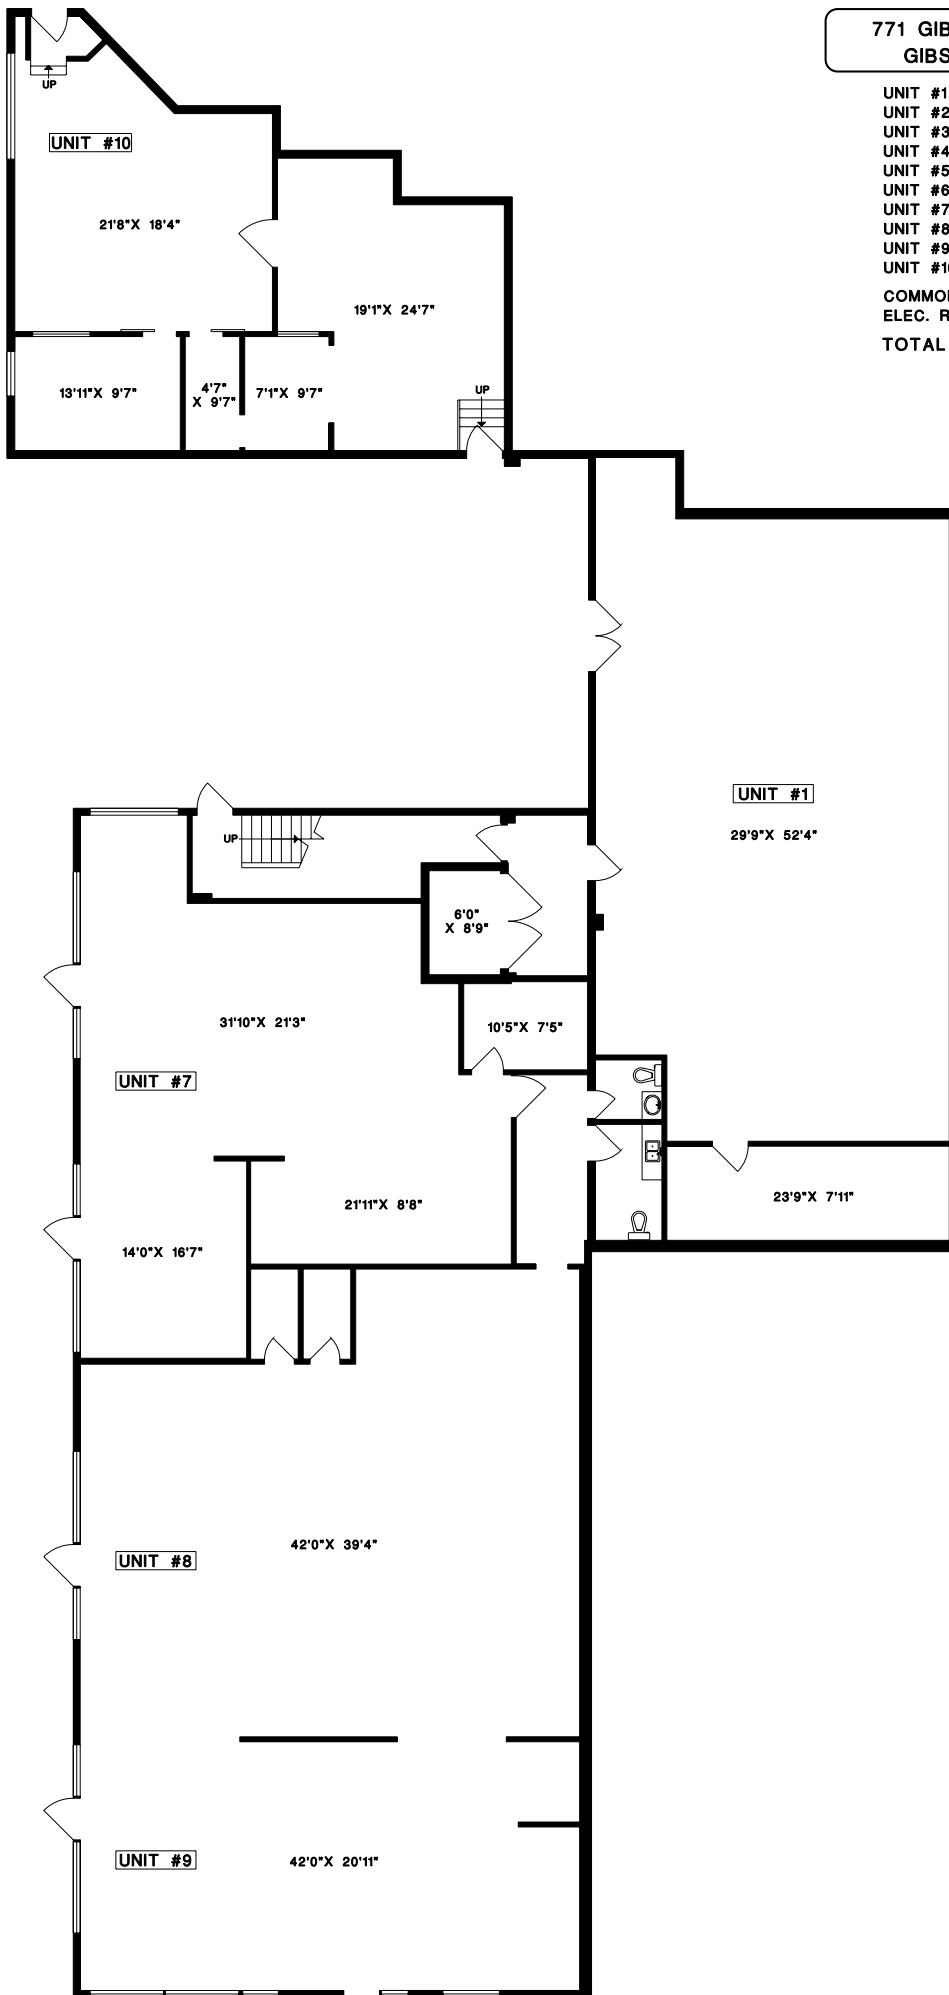

771 GIBSONS WAY
GIBSONS, BC

UNIT #1 9,867 SQ.FT.
UNIT #2 1,427 SQ.FT.
UNIT #3 653 SQ.FT.
UNIT #4 1,474 SQ.FT.
UNIT #5 972 SQ.FT.
UNIT #6 1,010 SQ.FT.
UNIT #7 1,542 SQ.FT.
UNIT #8 1,615 SQ.FT.
UNIT #9 947 SQ.FT.
UNIT #10 1,237 SQ.FT.

COMMON SPACE 175 SQ.FT.
ELEC. ROOM 87 SQ.FT.
TOTAL 21,006 SQ.FT.

LOWER FLOOR

1" = 6'
SCALE