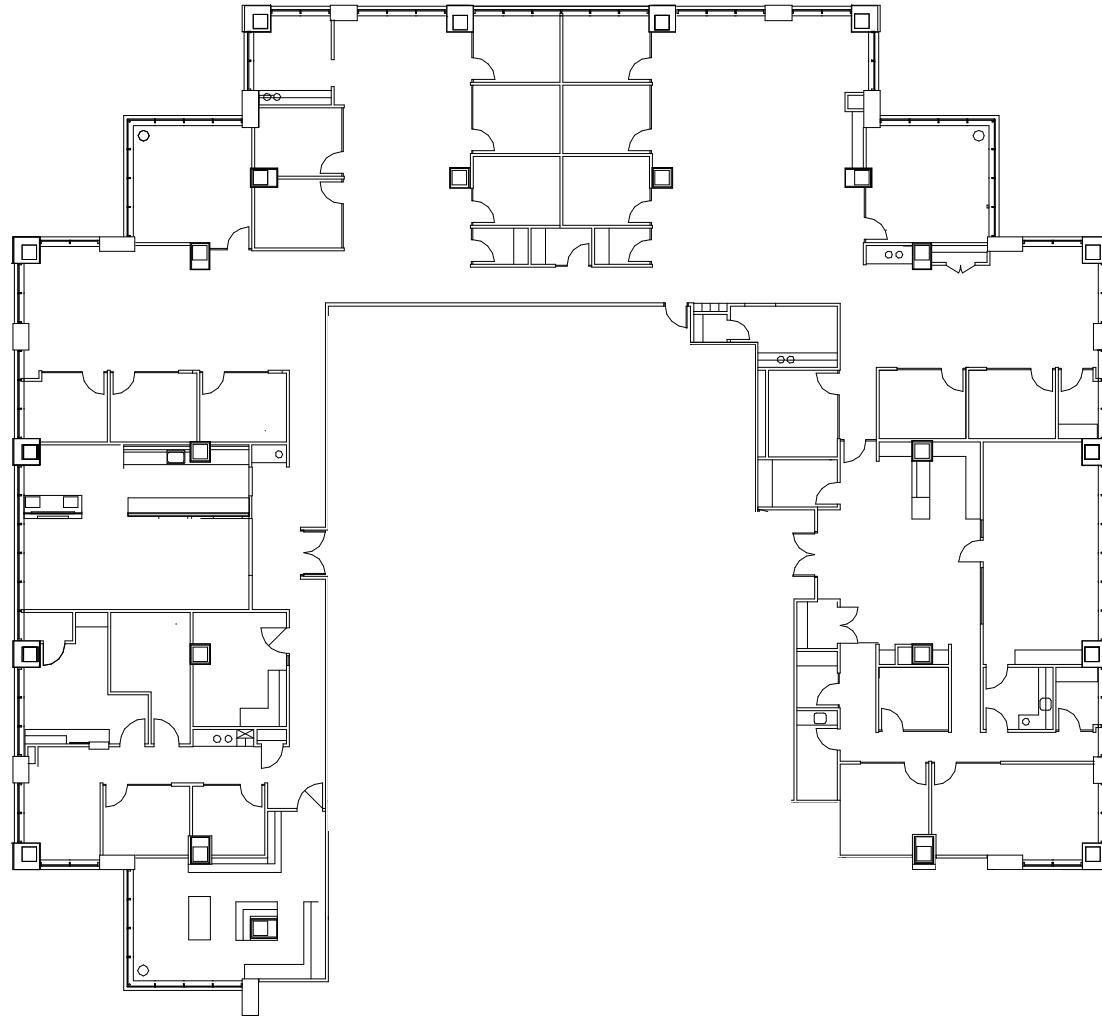

# 150 FAYETTEVILLE

150 Fayetteville Street | Raleigh

**Suite 1000** | 14,028 RSF

Disclaimer: The above floor plans are not to scale. The available space shown is a representative layout.

JOHN HOGAN | 919-875-6617  
JOHN.HOGAN@HIGHWOODS.COM