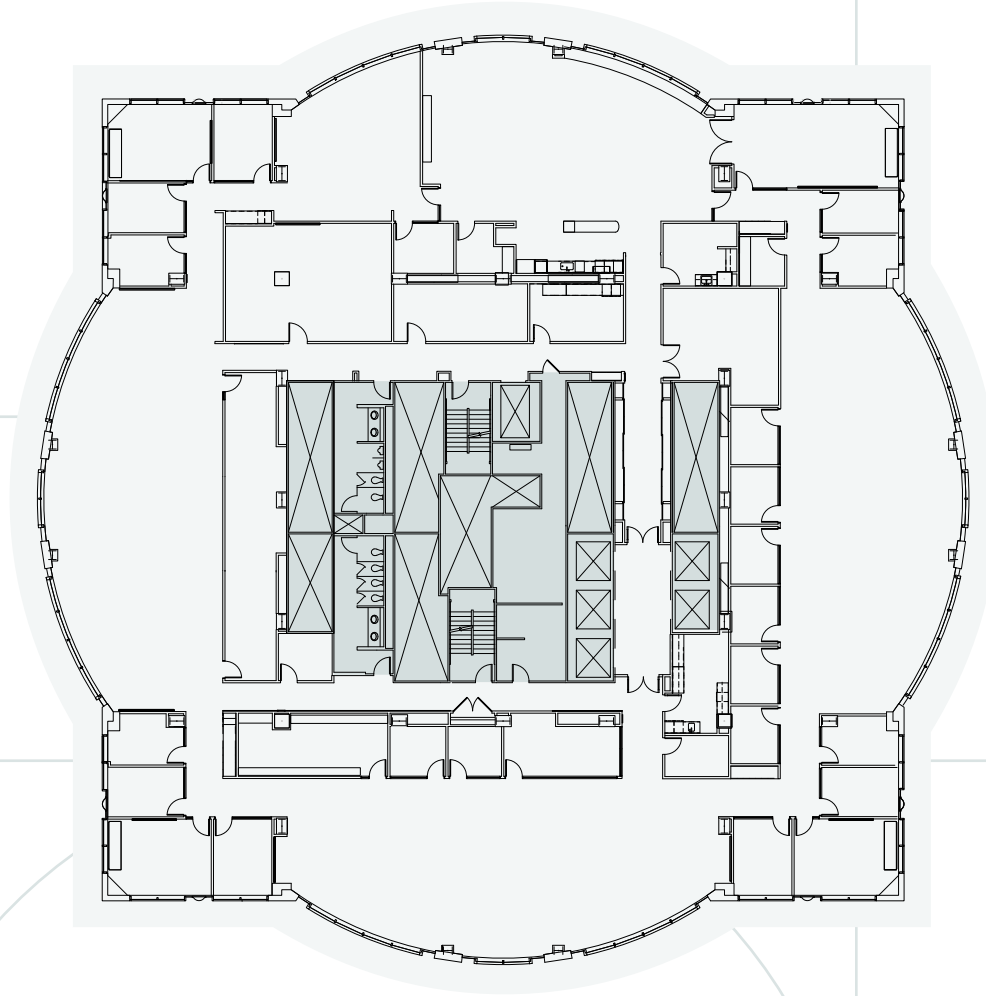

FLOOR 10

SUITE 1000

23,097 SF

TOWER
1201

BROKER CONTACT

Lloyd Low

+1 206 607 1796
lloyd.low@jll.com

Joe Gowan