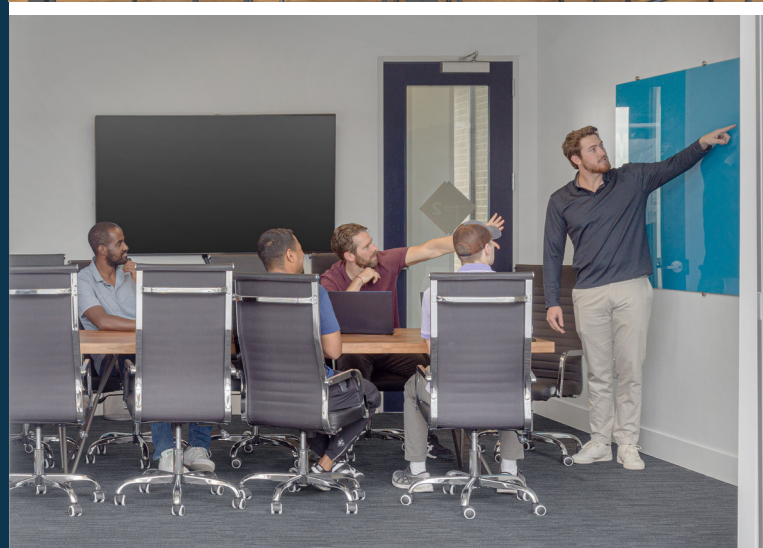

DOWNTOWN ST PETERSBURG

333 3RD AVE N
ST PETERSBURG, FL

EXPANSIVE[®]

workspace

TEAM SUITE 500A

1211 SQUARE FEET OF PRIVATE SPACE PLUS 3000+SF OF SHARED WORKSPACE, COWORKING LOUNGE, KITCHEN, PHONE BOOTHS & MORE

SOLUTION INCLUDES:

FULLY FURNISHED

DIRECT FIBER INTERNET & WIFI ACCESS

EXPANSIVE LOUNGE

COFFEE & TEA

24/7 ACCESS

ON-SITE MGMT

HIGH SPEED PRINTERS