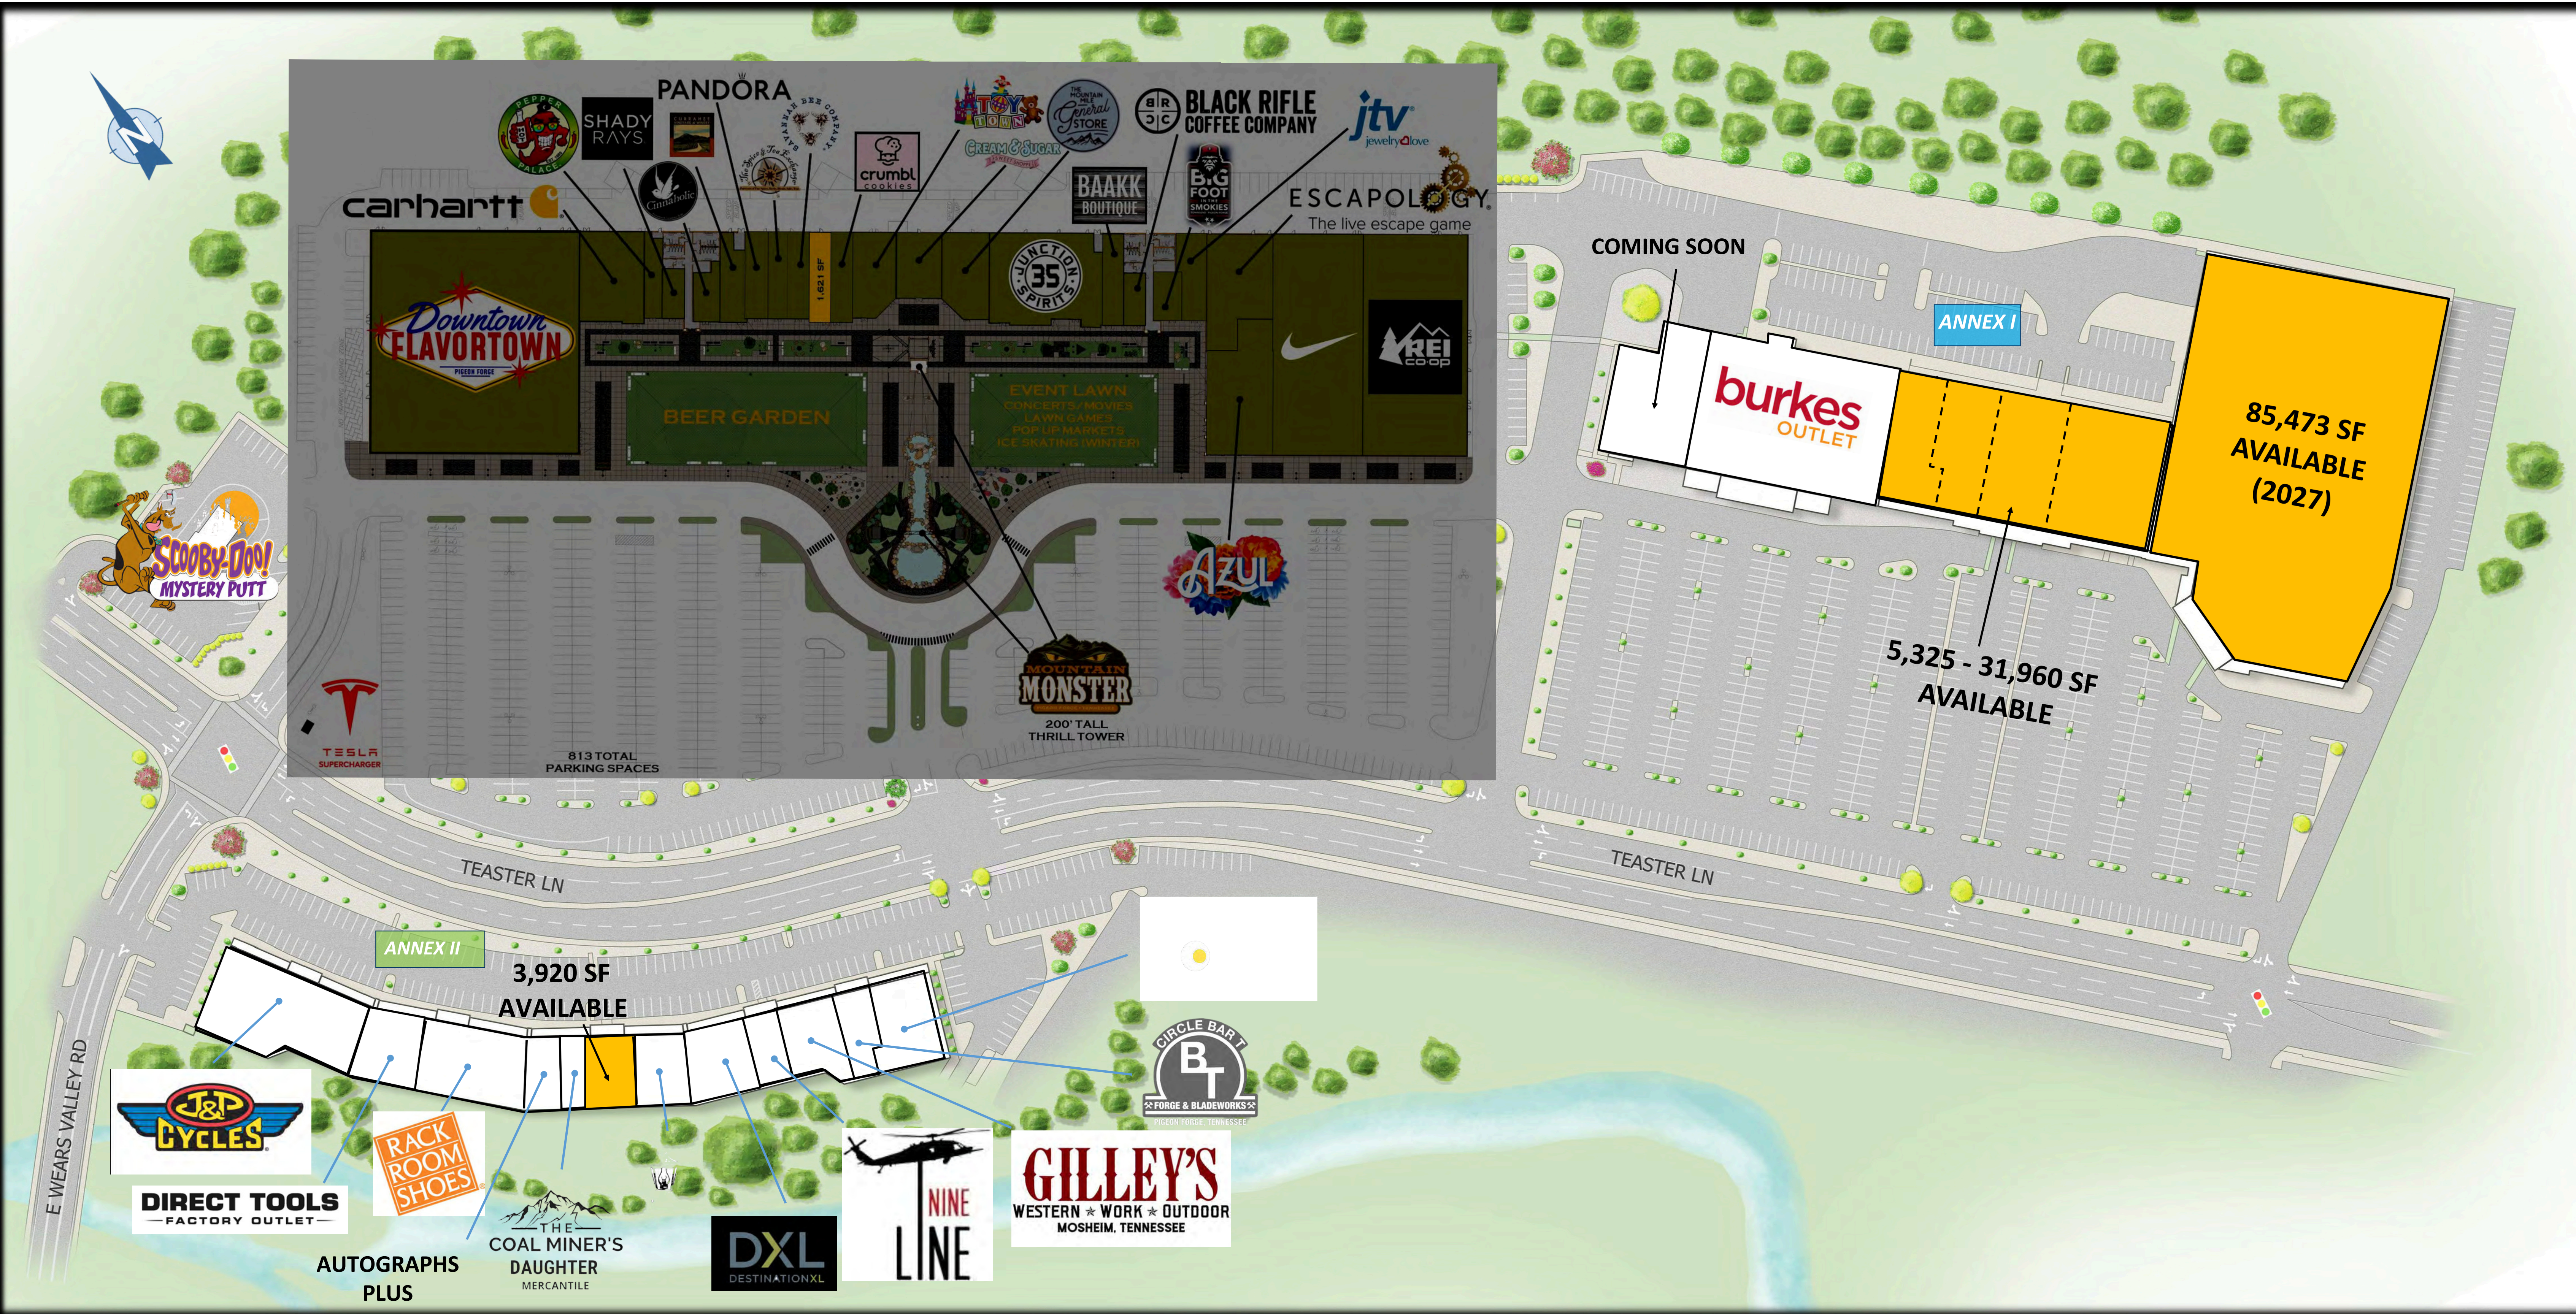

MOUNTAIN MILE (TOWER SHOPS) — PIGEON FORGE, TENNESSEE

TOWER SHOPS	ANNEX I	ANNEX II
*OPEN-AIR FESTIVAL RETAIL CENTER WITH 200' THRILL TOWER ATTRACTION	OLD TIME POTTERY	LODGE CAST IRON
ANCHORED BY DOWNTOWN FLAVORTOWN, REI, & NIKE	AVAILABLE	CIRCEL BAR T
WITH GREAT LOCAL SHOPS, RESTAURANTS, ATTRACTIONS, AND EVENT LAWNS	AVAILABLE	GILLEY'S WESTERN
TOTAL GLA: 141,027 sq. ft.	AVAILABLE	NINE LINE APPAREL
	AVAILABLE	DXL THOMAS
	BURKES OUTLET	KINKADE AVAILABLE
	FIELDHOUSE SOCIAL	HEART & COAL
		AUTOGRAPHS PLUS
		RACK ROOM SHOES
		DIRECT TOOLS
		J&P CYCLES
	TOTAL GLA: 152,134 sq. ft.	TOTAL GLA: 52,626 sq. ft.