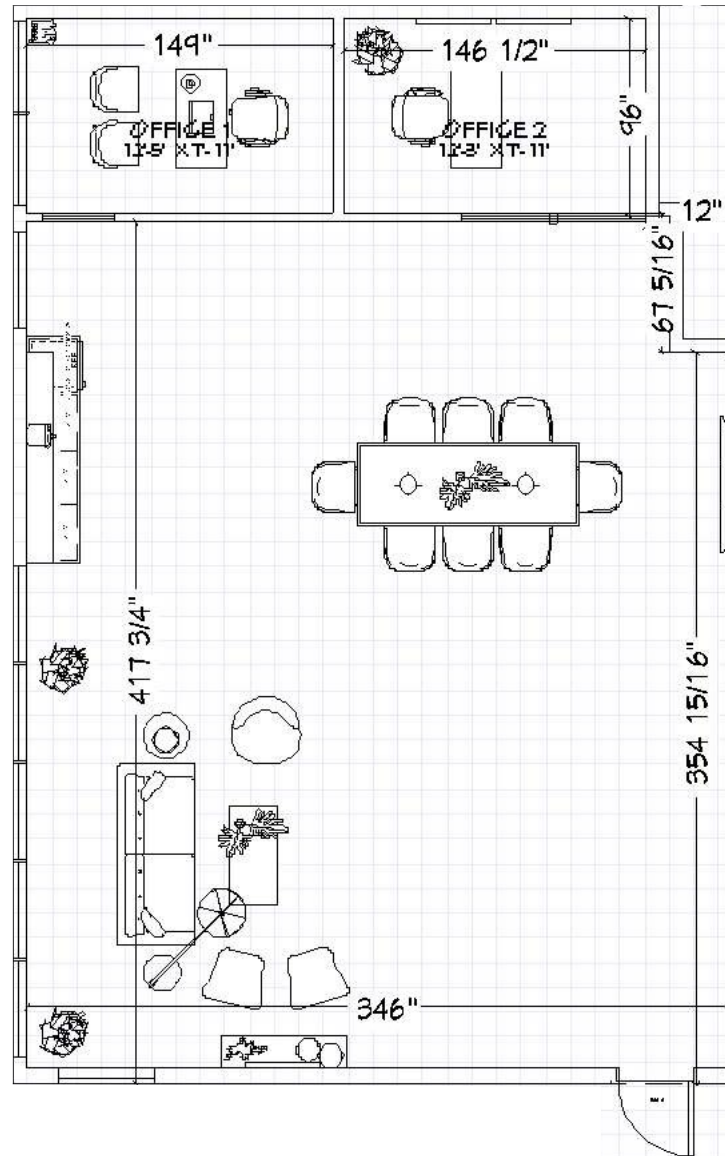

# FLOOR PLAN

Suite A-240 ±1,329 SF

LEV ROSE  
COMMERCIAL REAL ESTATE

TCN  
COMMERCIAL  
REAL ESTATE SERVICES

This information has been secured from sources believed to be reliable, but no representations or warranties are made, expressed or implied, as to the accuracy of the information. References to square footage are approximate. Buyer and tenant must verify the information and bears all risk for any inaccuracies. All quoted prices are subject to change without notice.