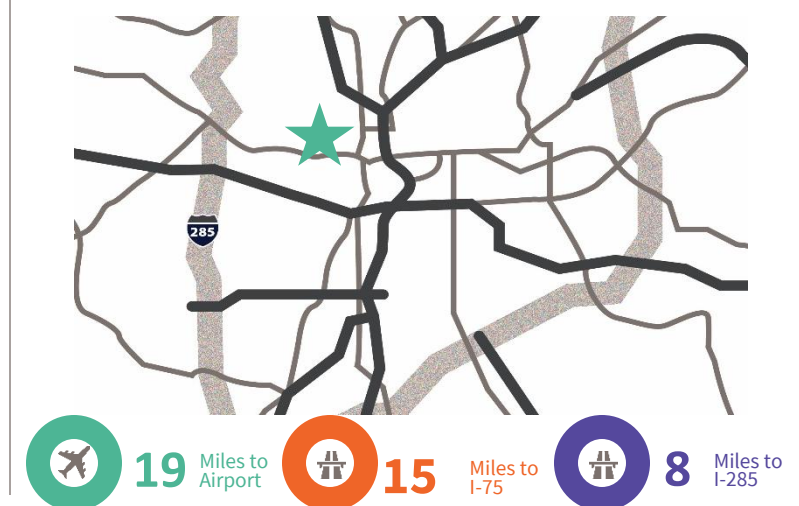

Location

**For further
information**

Bruce Logue
Principal
+1 770 916 6150

avisonyoung.com