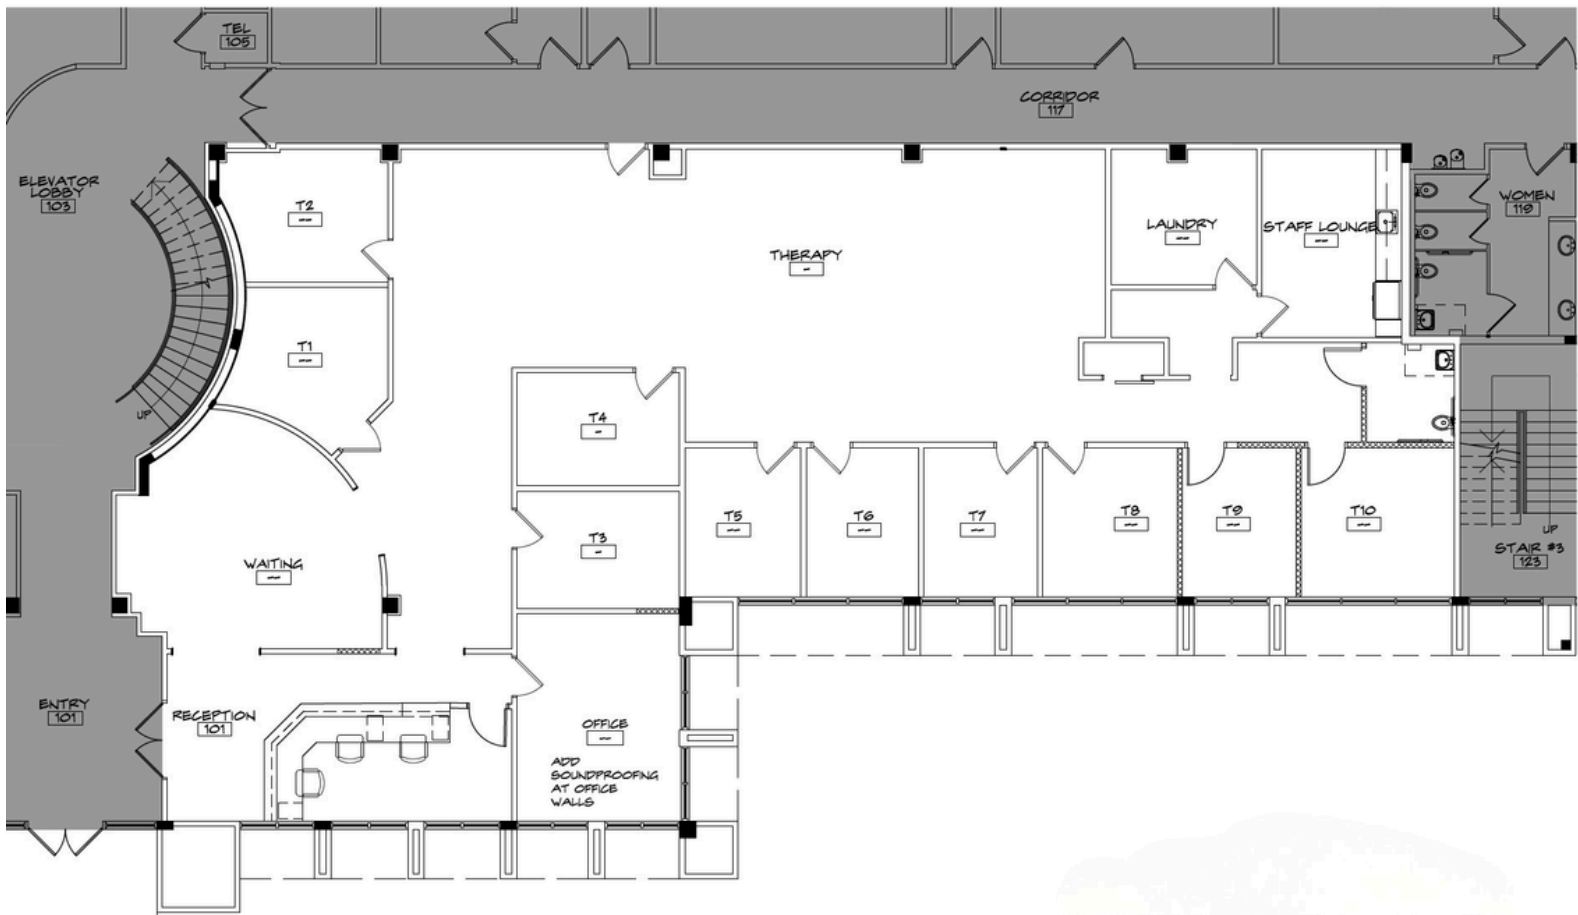

# PGA National Office Center

300 Ave of the Champions

Palm Beach Gardens, FL 33418

Suite 100 | 5,517 SF

For more information please contact:

**Kevin Probel**

Senior Managing Director

[kevin.probel@jll.com](mailto:kevin.probel@jll.com)