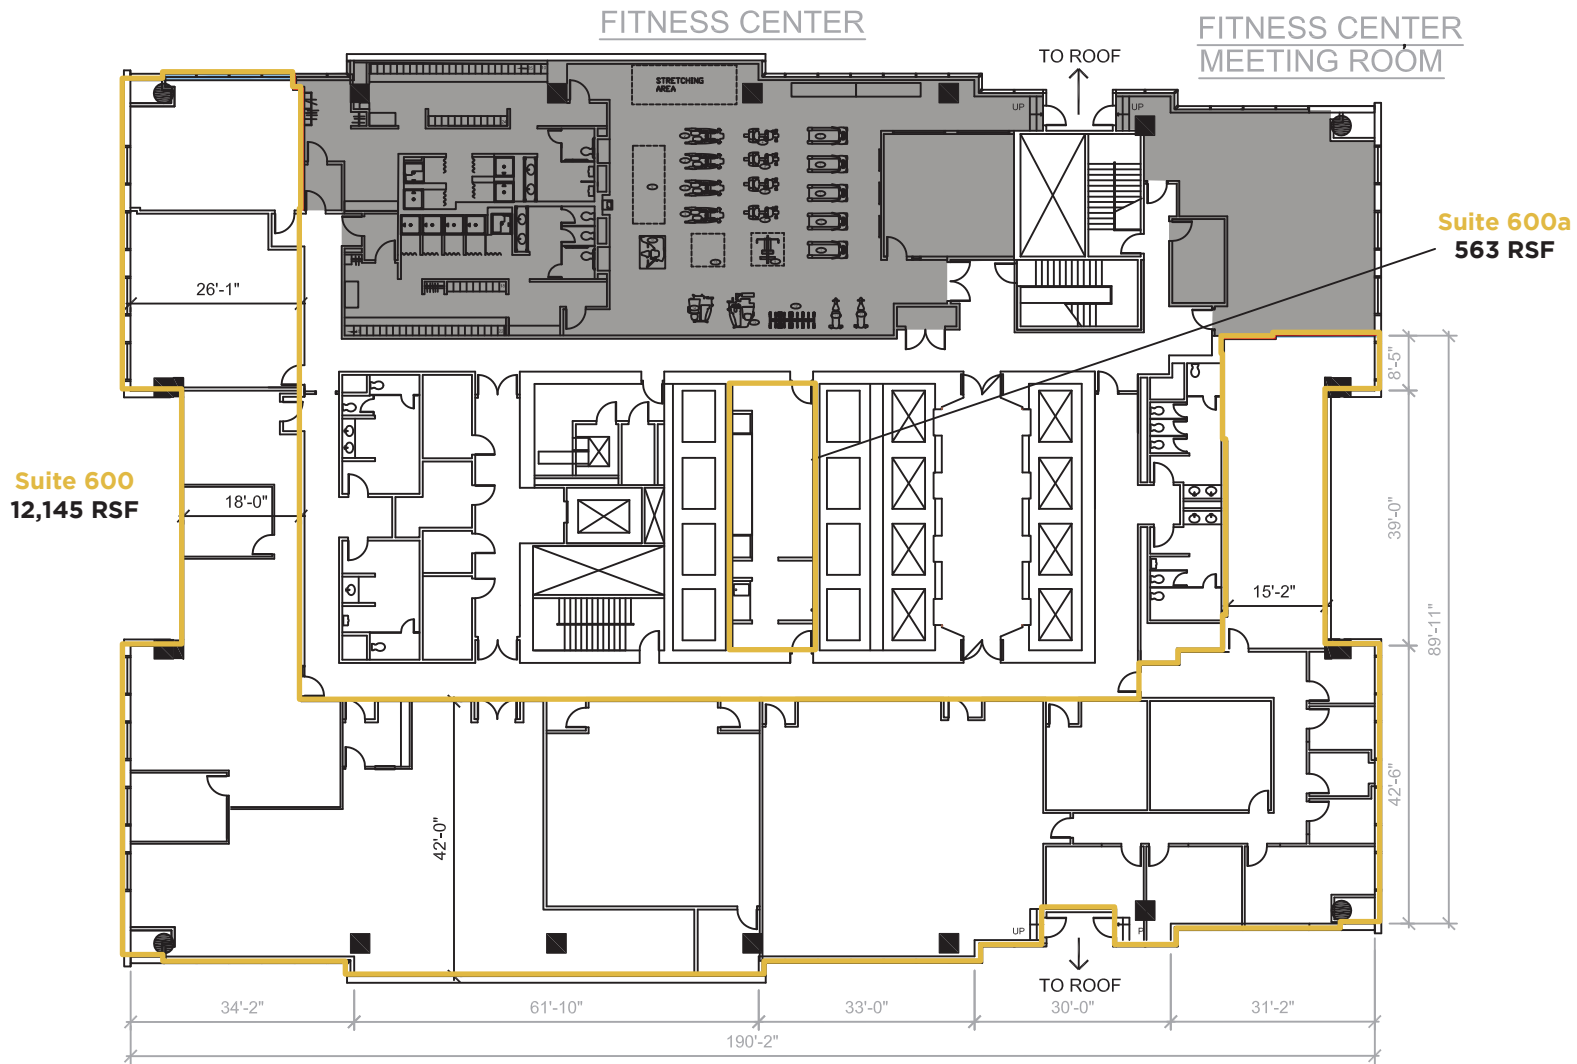

# 1111 Main

Kansas City, MO 64106

 = VACANT

6th Floor

SCALE: 1/32" = 1'-0"

 THE SKYLINE COLLECTION