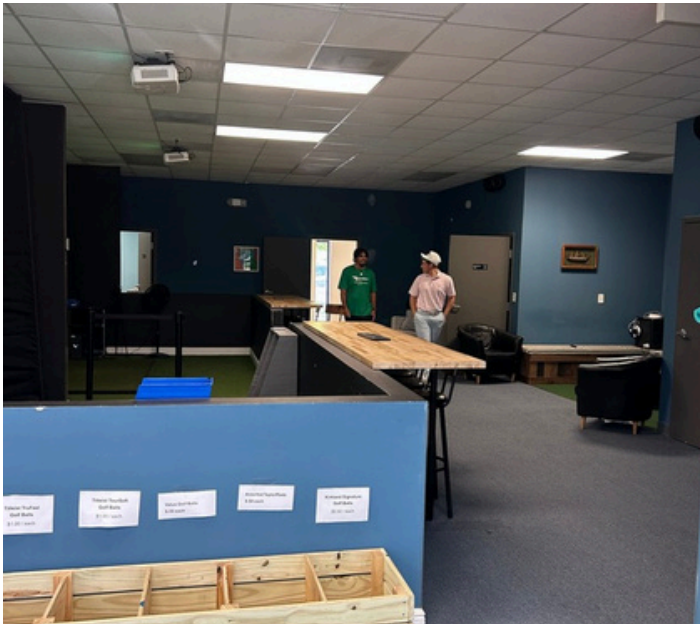

COMMERCIAL SPACE FOR LEASE

335 PINEDA CT, MELBOURNE, FL 32940

SUITE 105 | 2,250 SF | $12.98/SF/YR + $6.10 NNN

Modern commercial space near Suntree with excellent visibility and signage opportunities.
Currently configured as a simulated golf and retail facility in a modern commercial building.

Information contained herein has been obtained from sources deemed reliable but is not guaranteed. Licensed Real Estate Broker.