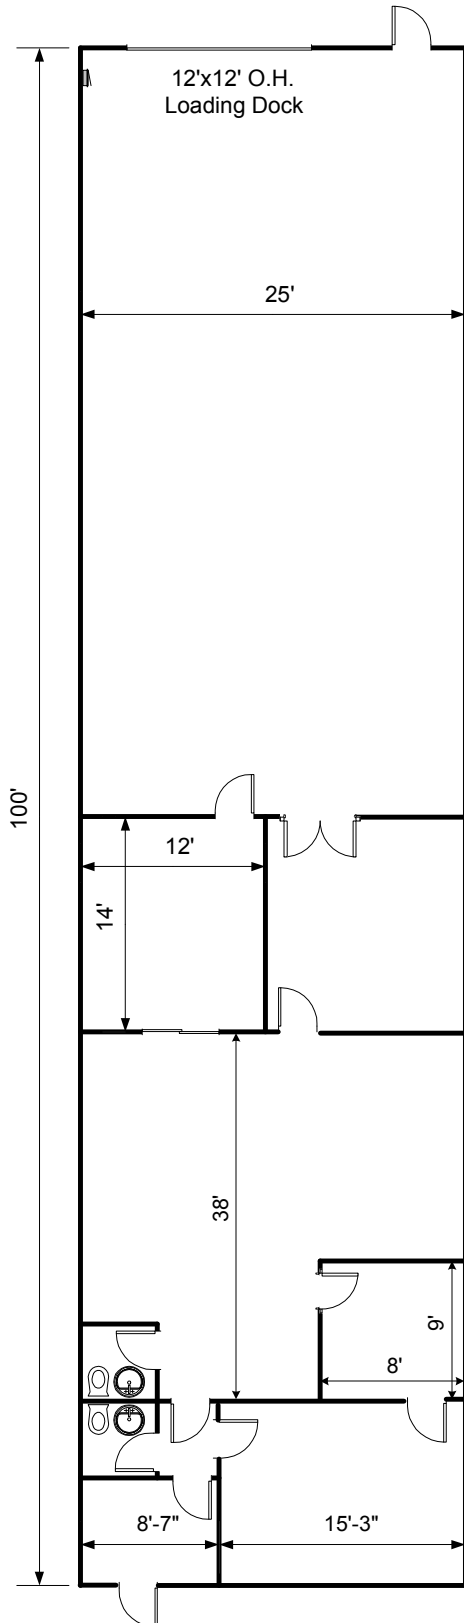

# 195 E Central Ave.

## East Farmingdale 2500 sq.ft.

- 2500 sq.ft.
- 50% office
- 14' to underside of roof
- gas heat
- tailboard loading
- 200 amp electric service
- warehouse lighting
- sprinklered

For more information,  
call Brent/Mako Real  
Estate Group at 631-  
420-0070 or fax 631-  
420-0083.

This drawing is approximate, subject to change, and field conditions.