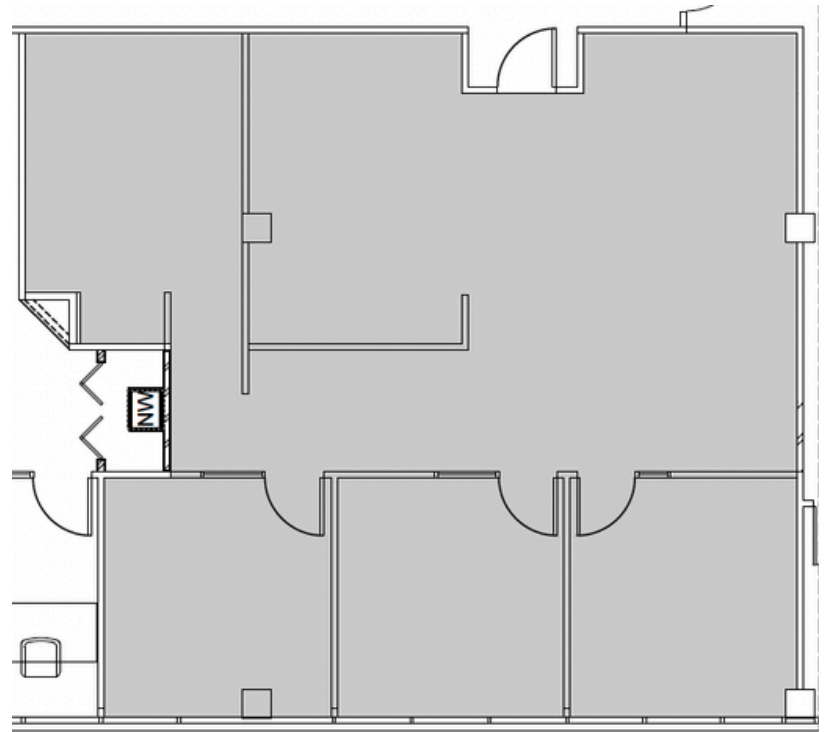

RALEIGH WEST OFFICE

6443 SW BEAVERTON
HILLSDALE HWY |
PORTLAND, OR 97221

SUITE 220: 1,431 RSF

MENASHE
PROPERTIES

FOR LEASING INFORMATION:
CARTER BEYL
Licensed in Oregon

503.522.2280
Carter@menasheproperties.com