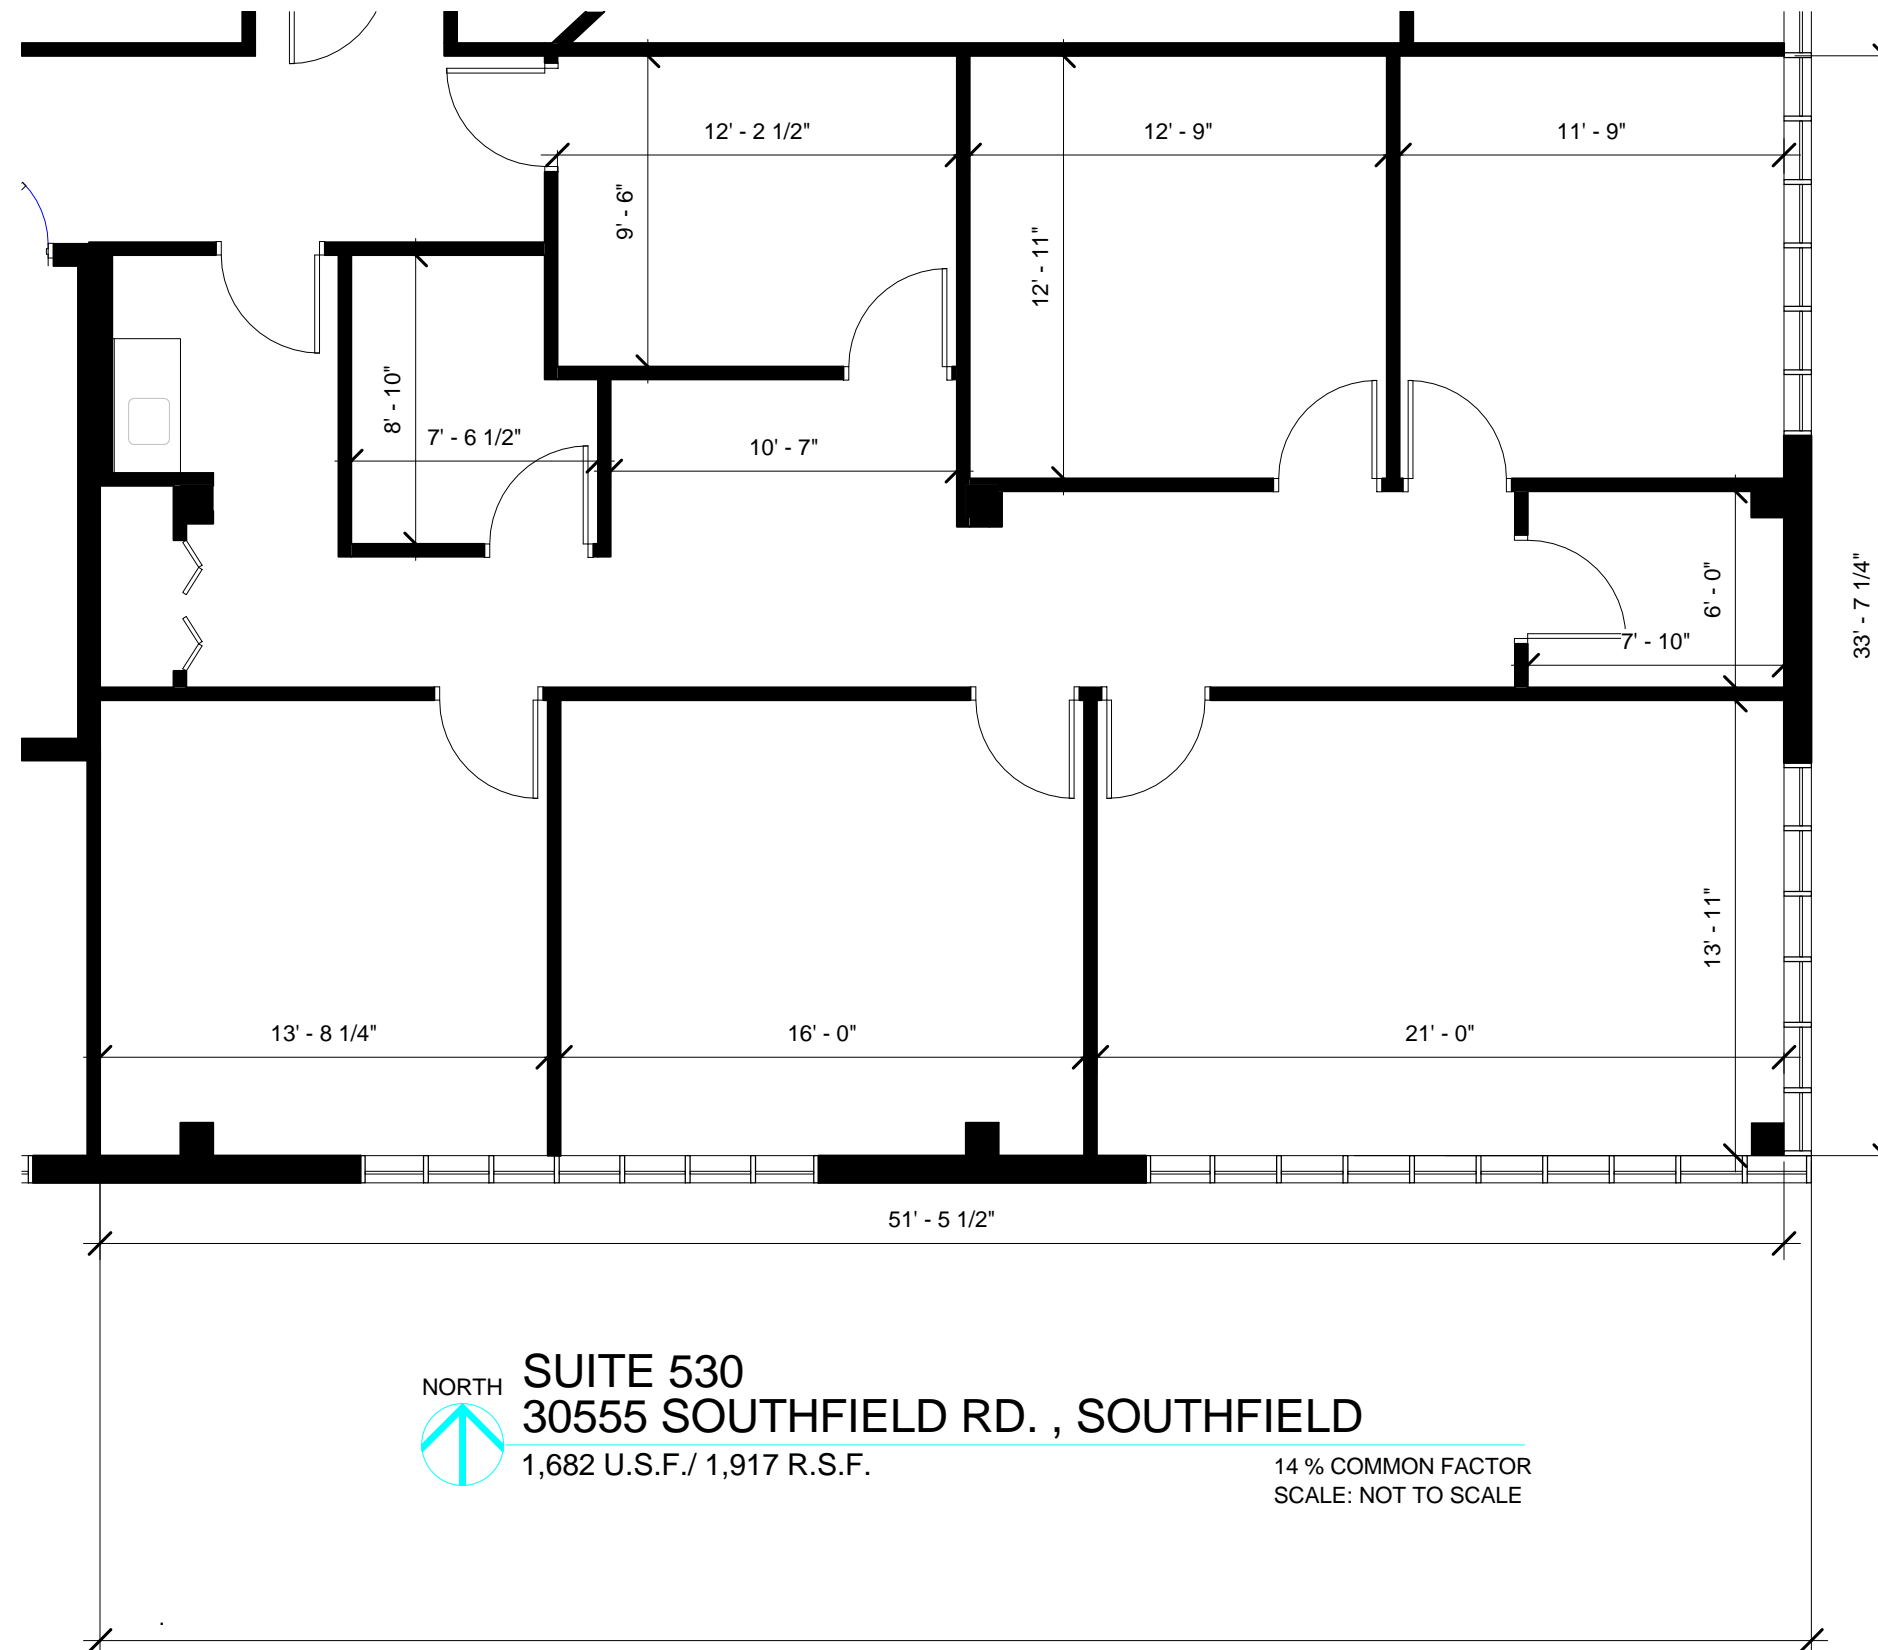

37000 Grand River, Suite 360 | Farmington Hills, MI 48335  
248-476-3700

We make every square foot count.

**SUITE 530**  
**30555 SOUTHFIELD RD. , SOUTHFIELD**  
1,682 U.S.F./ 1,917 R.S.F.

14 % COMMON FACTOR  
SCALE: NOT TO SCALE