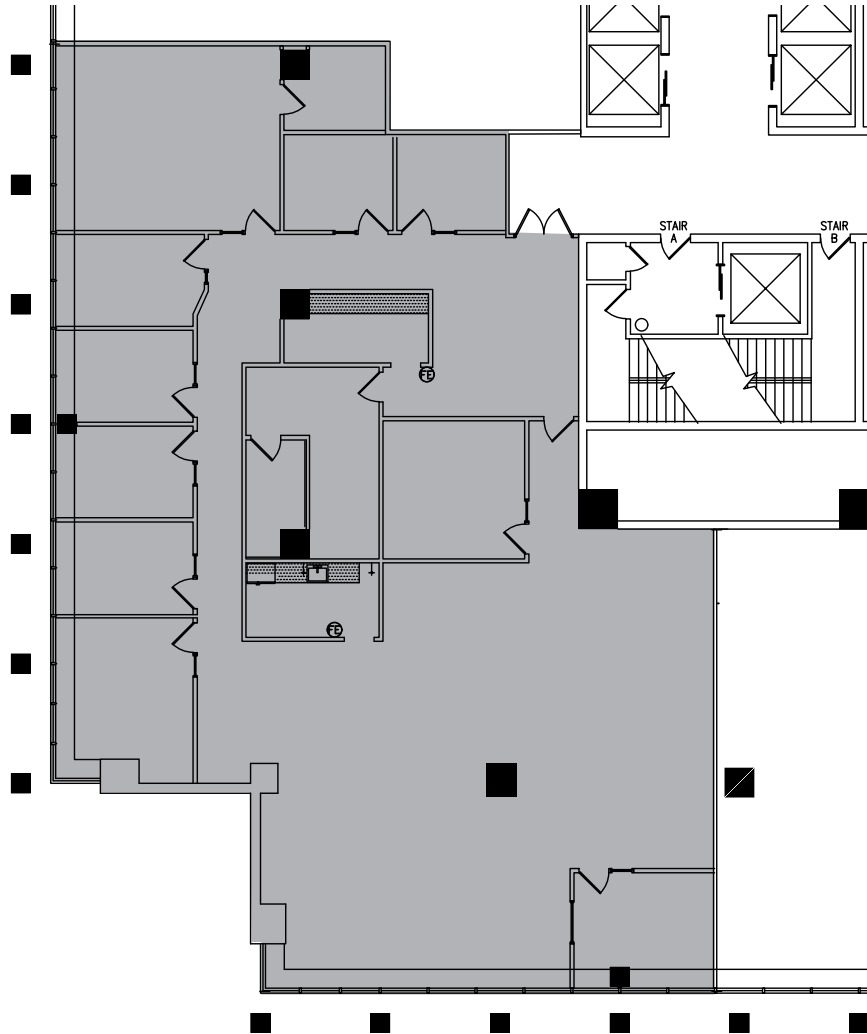

14TH FLOOR - 6,560 SQ. FT.

VIEW SPACE ON VTS

Pearl River | NY

WWW.BLUEHILLPLAZA.COM

 SCALE: N.T.S.

JAMES B. TULLY
Executive Vice President
+1 201 712 5804
james.tully@cbre.com

JON MEISEL
Senior Vice President
+1 732 509 2843
jon.meisel@cbre.com