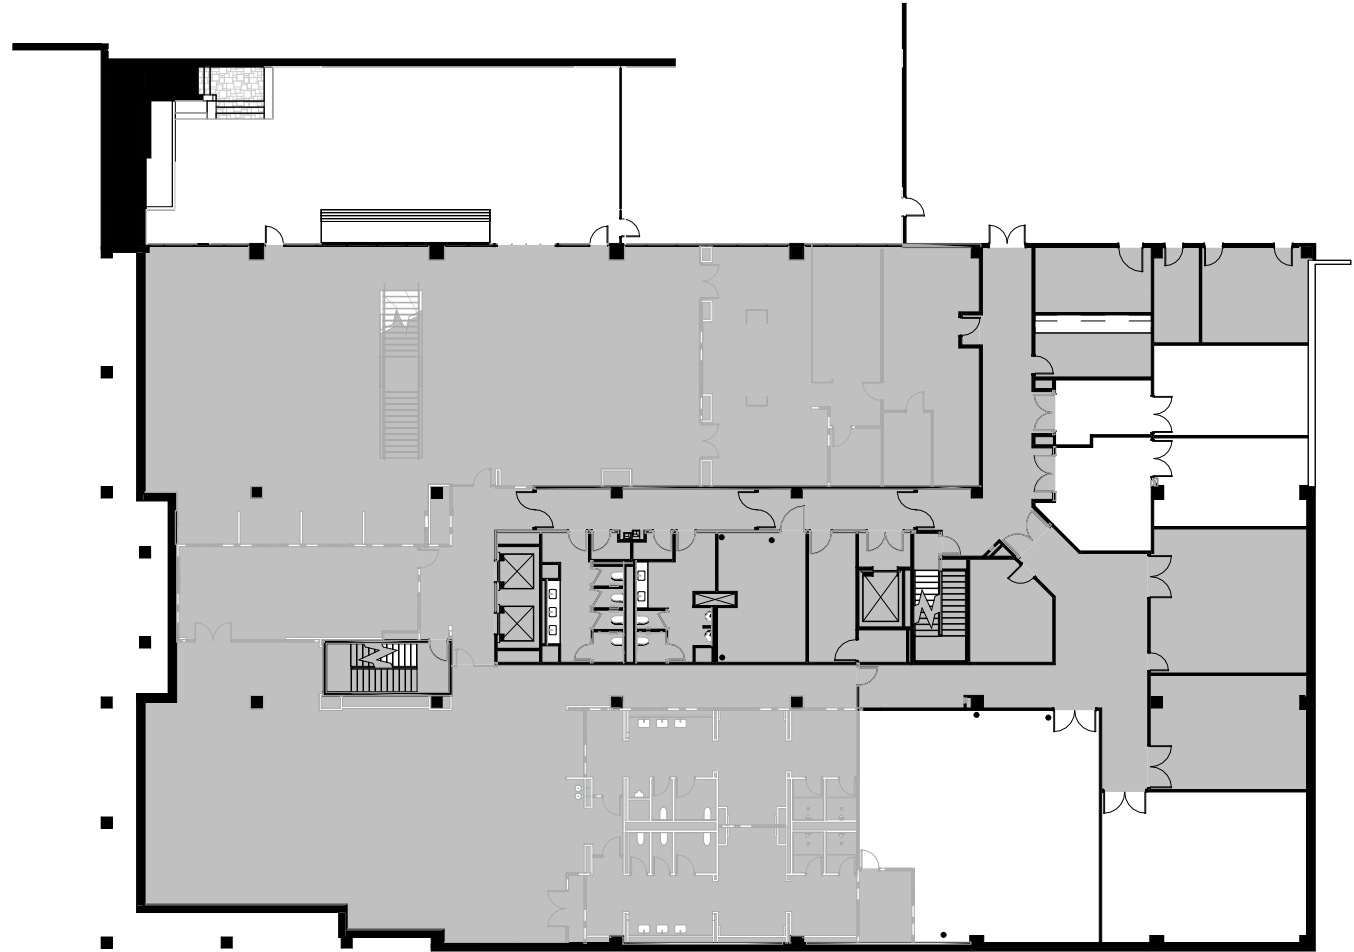

KEY PLAN

Floor Plan - Suite G00South

PLAN  
NORTH

Jeff Bellamy 404.995.2221

ASD | SKY

6303 BARFIELD ROAD - SUITE G00South - 4,497 RSF

Available Suite