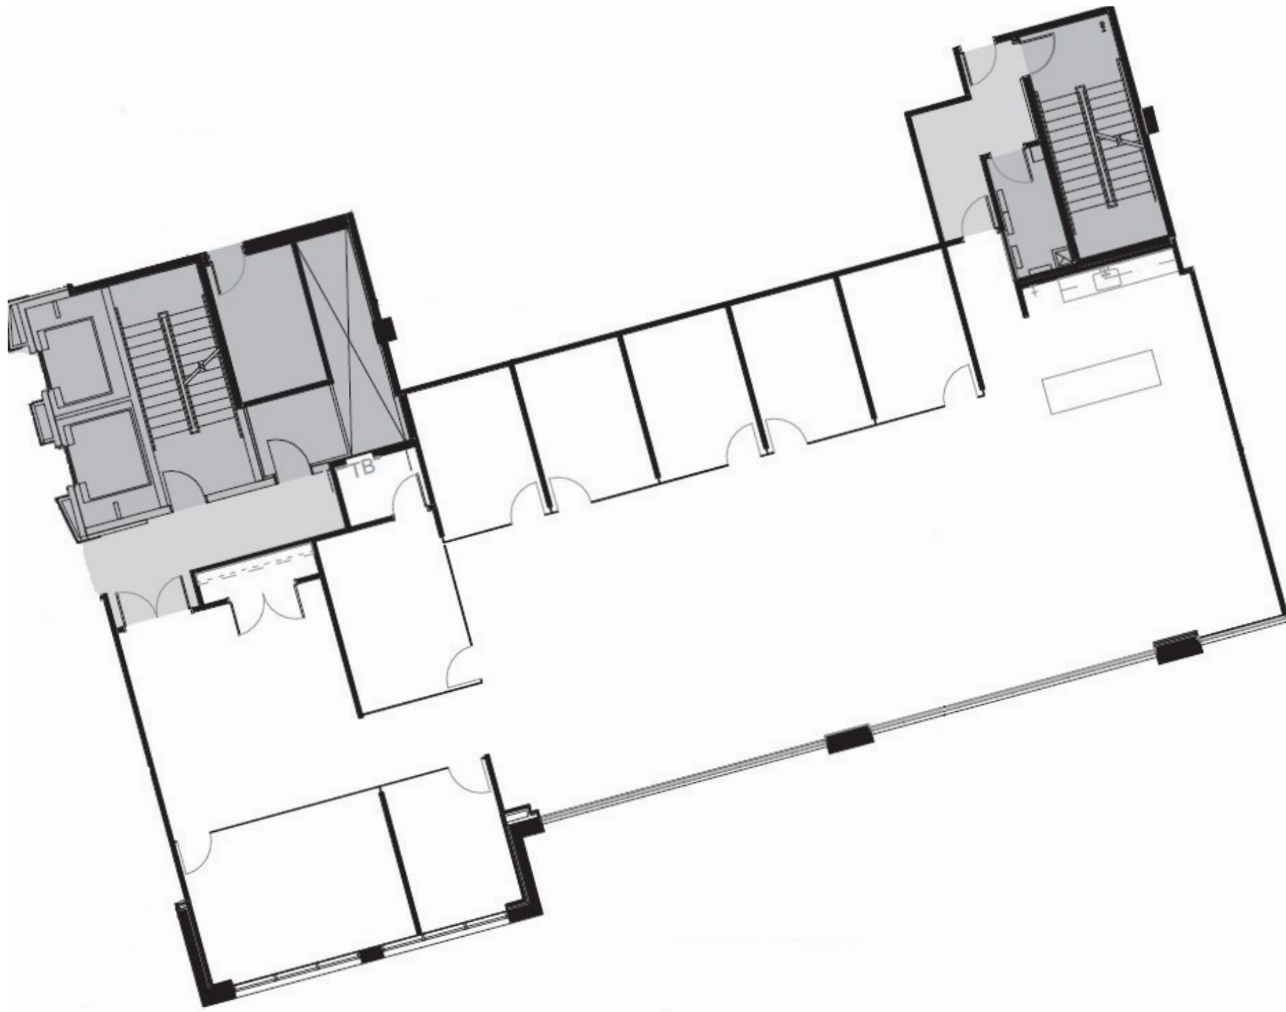

Suite 305

ELDORADO RIDGE I

4,314 RSF

11001 WEST 120TH AVENUE, BROOMFIELD CO 80021

PETER THOMAS
pthomas@lpc.com
303.324.0677

ANDREW PIEPGRAS
apiepgras@lpc.com
303.882.6591

Lincoln

Owner: Athena Partners, LLC
Management: