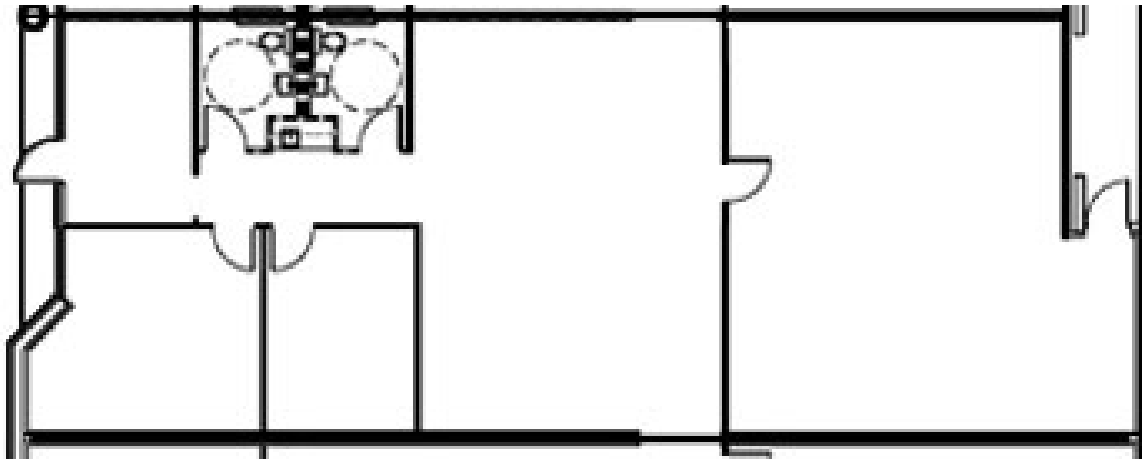

Commerce Park North

15621 Blue Ash Dr., Houston, TX 77090 | Suite 180

ABRAHAM RICHARDSON
abraham.richardson@streamrealty.com
713.364.2718

MEG ZSCHAPPEL
meg.zschappel@streamrealty.com
832.316.1053

ZACHARY YOUNG
zachary.young@streamrealty.com
504.342.8231