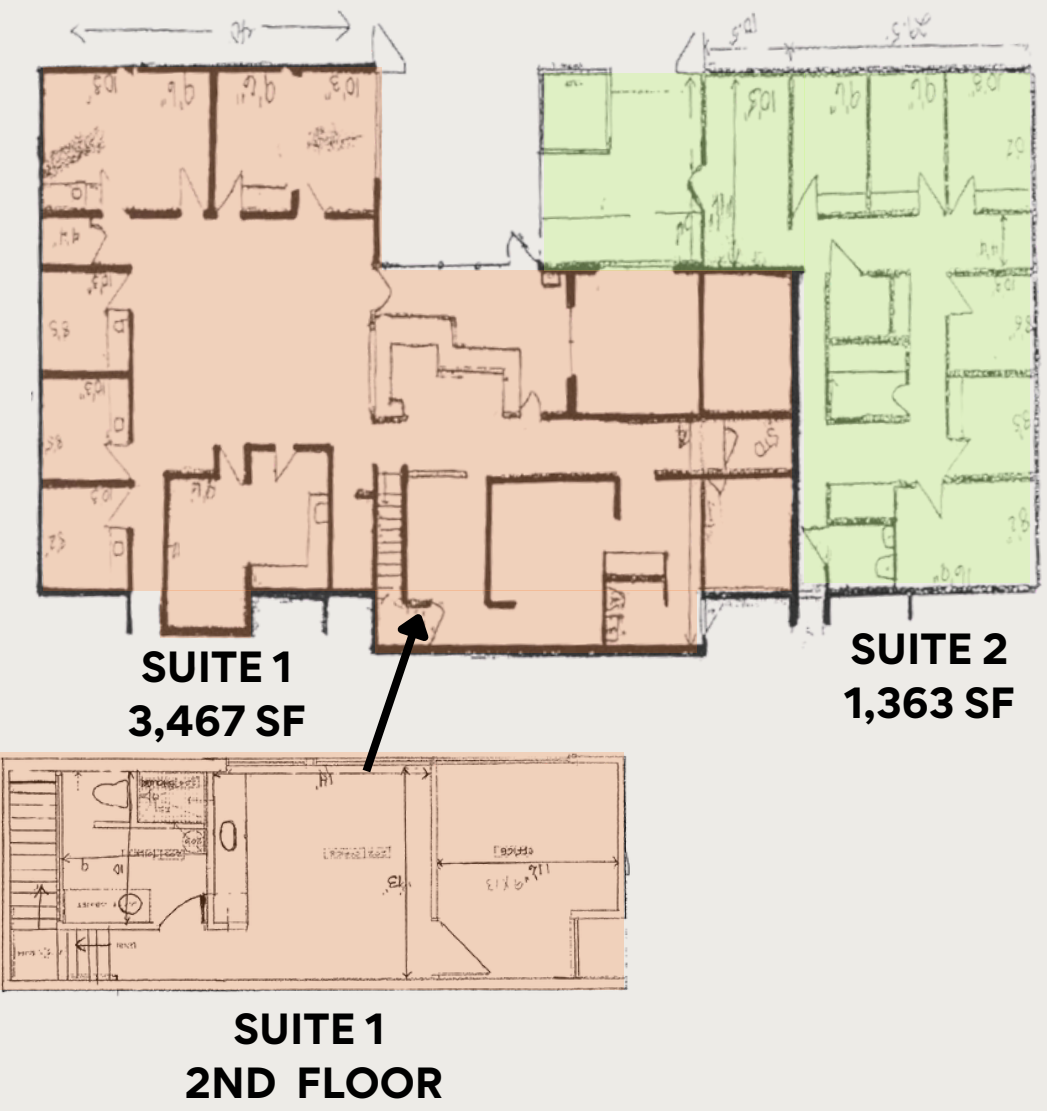

1140 S. SAN JOSE | MESA, AZ 85202

ALYSSA PITNER

602.799.8182 | apitner@REsourcecmcl.com