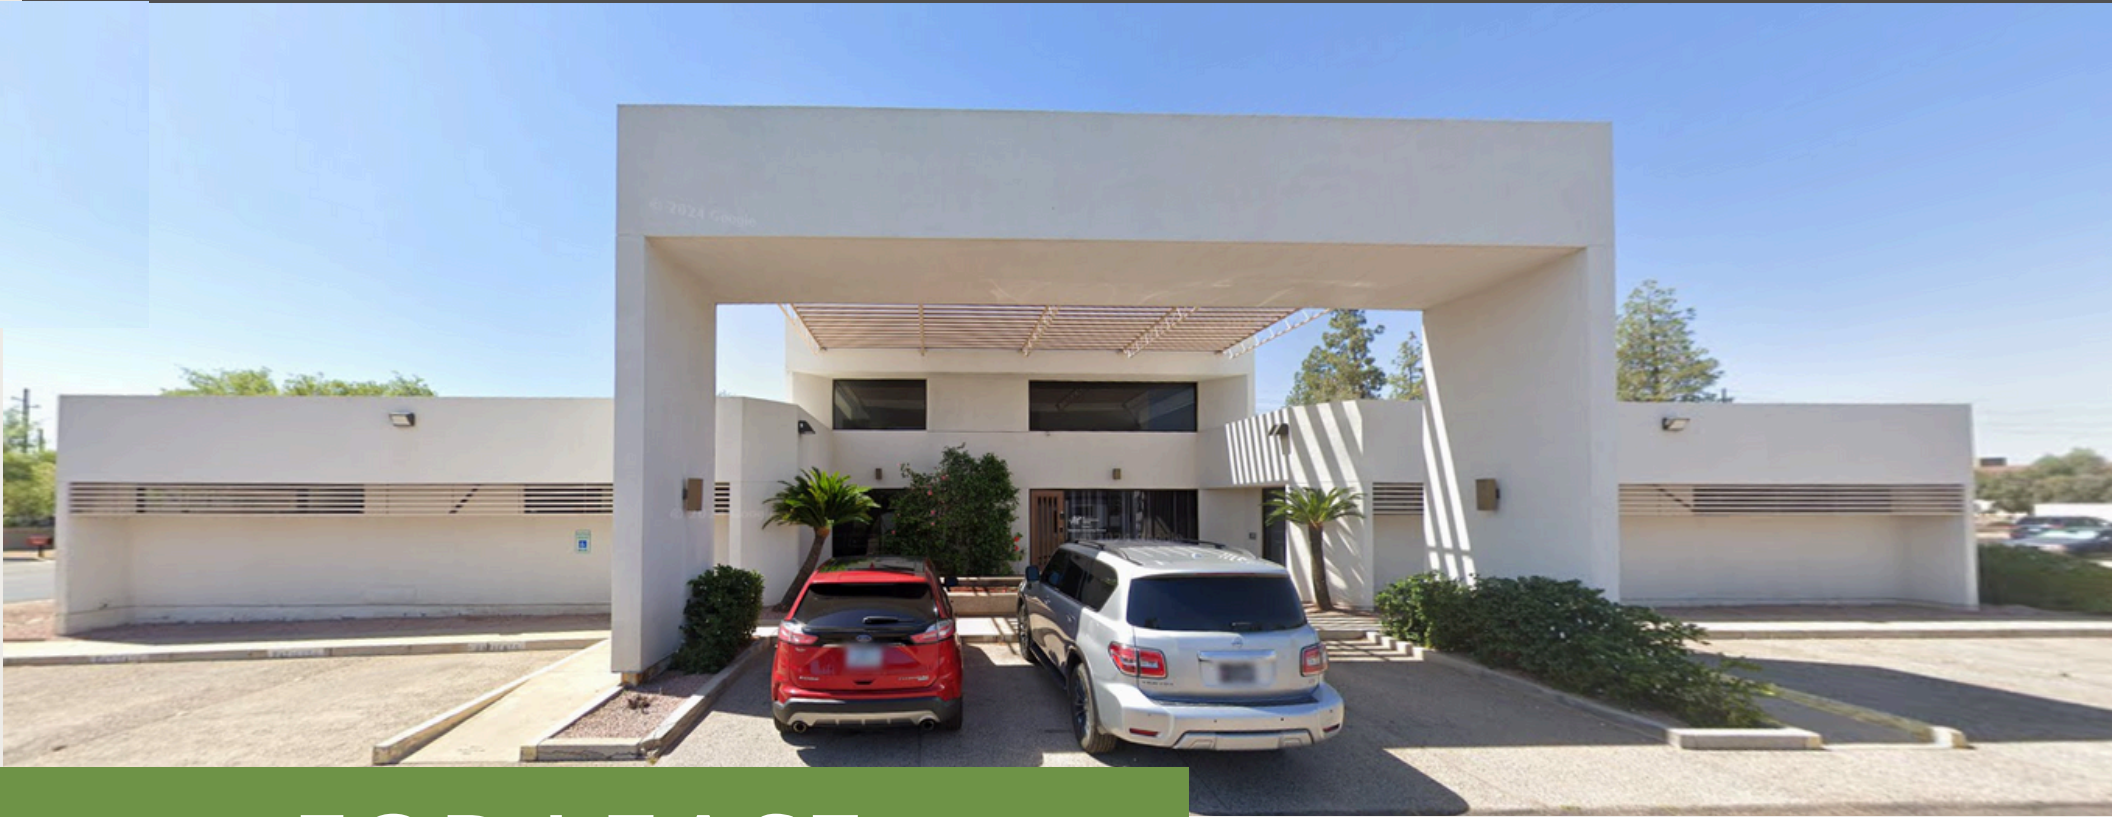

# 1140 S. SAN JOSE | MESA, AZ 85202

# 1140 S. SAN JOSE | MESA, AZ 85202

Less than 2 miles to the **US-60 Superstition Freeway** and the **Loop 101 Freeway**, providing seamless commutes to Phoenix and beyond.

Just 0.5 miles from **Banner Desert Medical Center**, offering quick access to top-tier healthcare services in a 5-minute walk or drive.