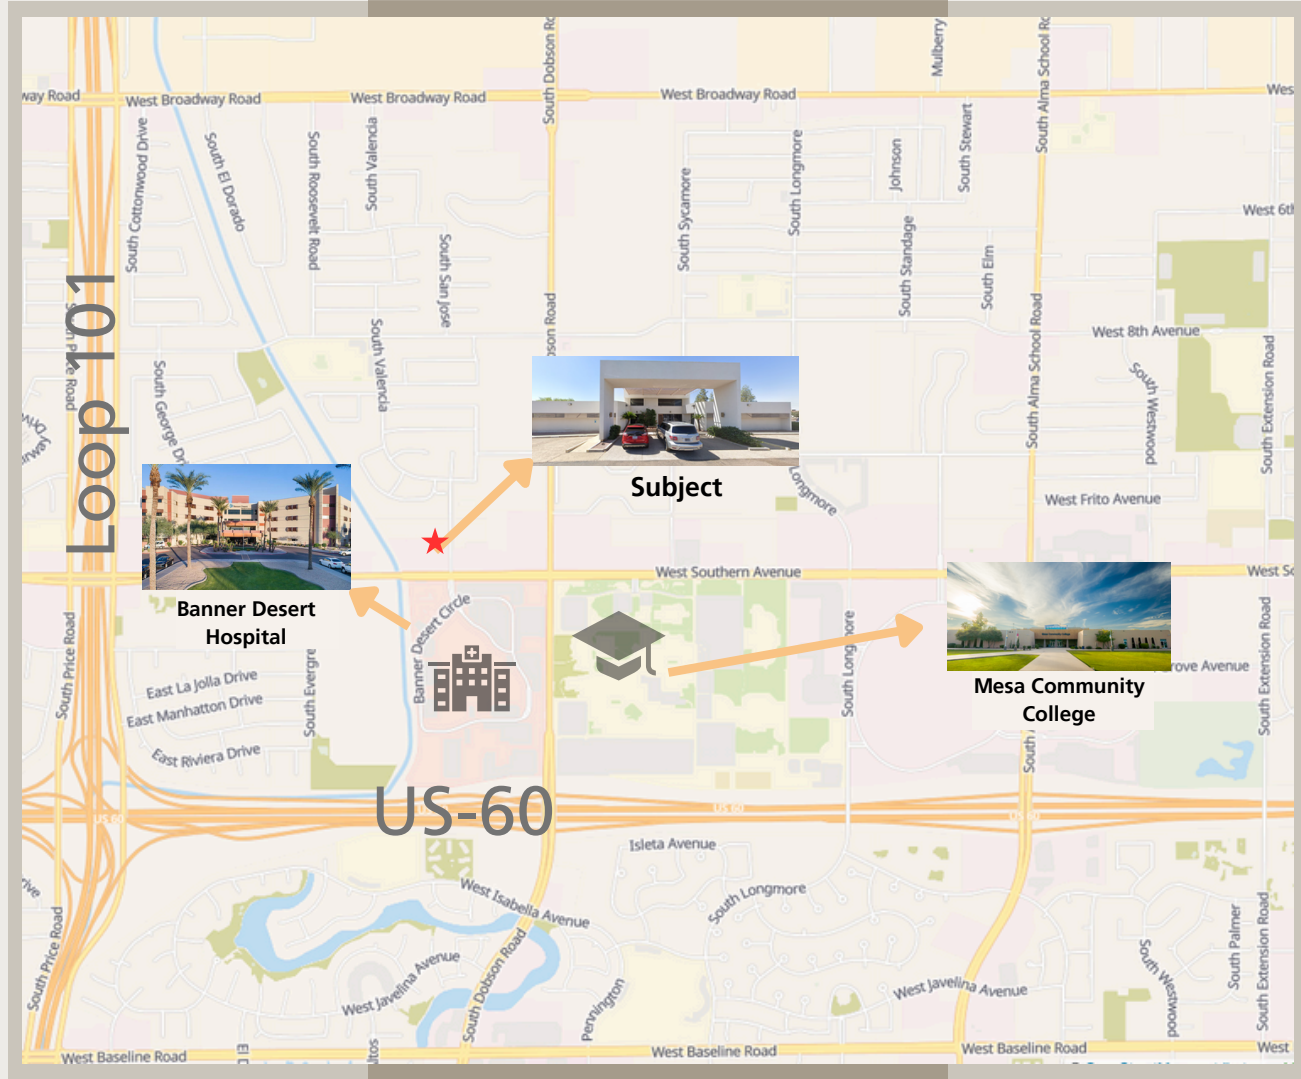

# 1140 S. SAN JOSE | MESA, AZ 85202

Less than 2 miles to the **US-60 Superstition Freeway** and the **Loop 101 Freeway**, providing seamless commutes to Phoenix and beyond.

Just 0.5 miles from **Banner Desert Medical Center**, offering quick access to top-tier healthcare services in a 5-minute walk or drive.

	Population		
<b>1 Mile</b>	<b>2 Mile</b>	<b>3 Mile</b>	
25,533	78,085	165,673	

12 miles from **Phoenix Sky Harbor**

ALYSSA PITNER

602.799.8182 | apitner@REsourcecmcl.com